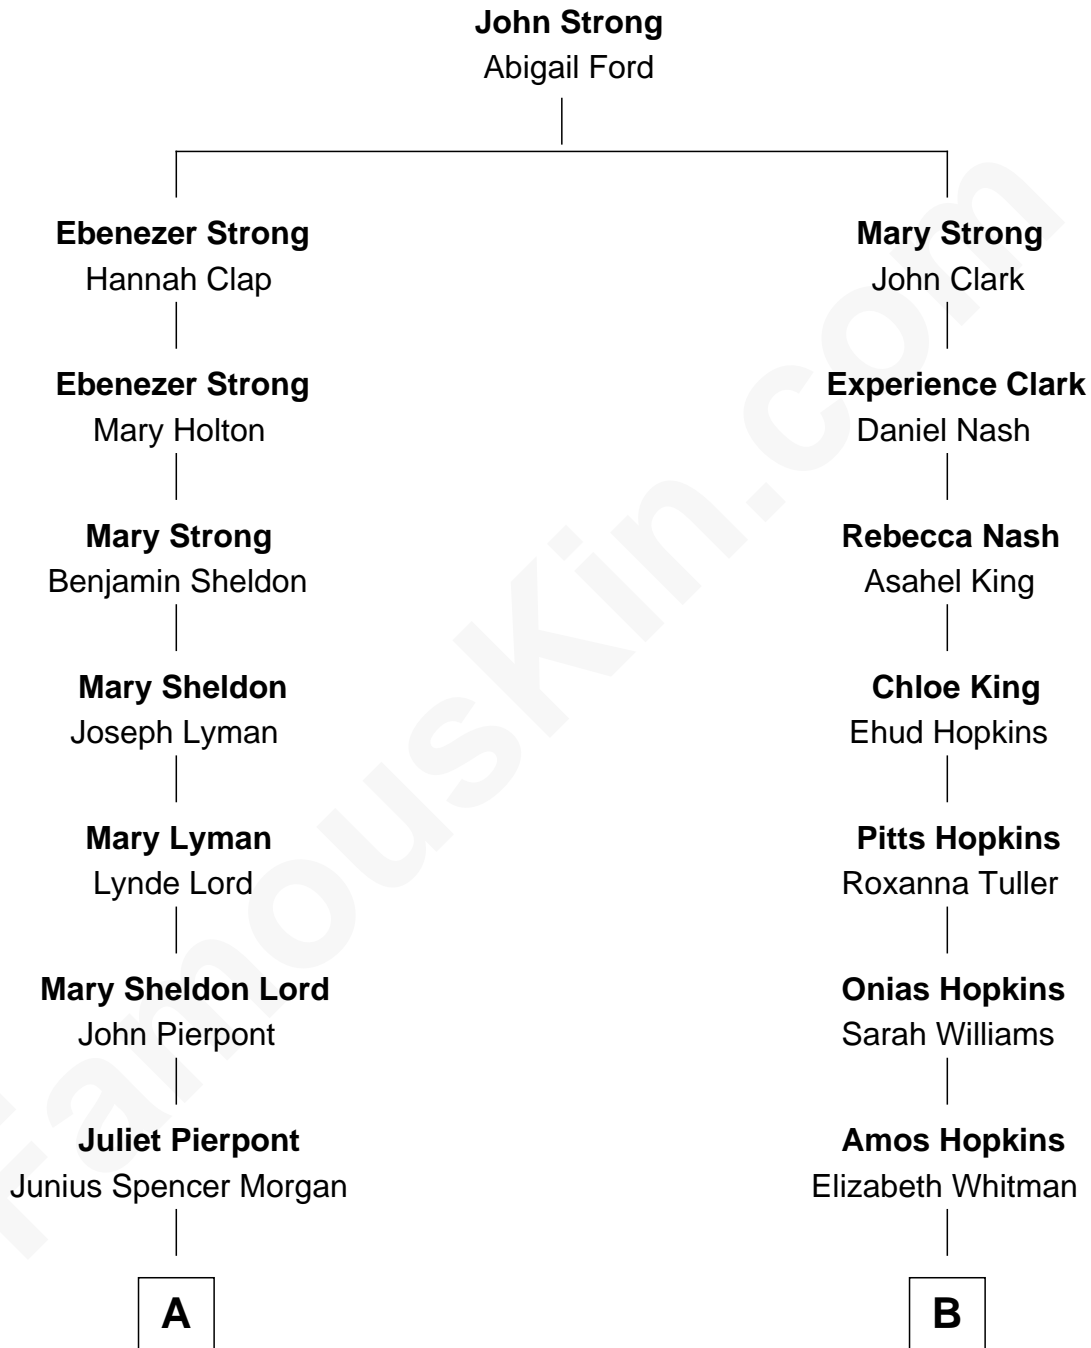

FamousKin.com

Relationship Chart of

Henry Sturgis Morgan

Co-Founder of Morgan Stanley

9th cousin 3 times removed of

Taylor Lautner

TV and Movie Actor

A

John Pierpont Morgan
Frances Louisa Tracy

John Pierpont Morgan
Jane Norton Grew

Henry Sturgis Morgan
Co-Founder of Morgan Stanley

B

Violetta M. Hopkins
Arthur Himebaugh

Emily Jane Himebaugh
Cleon B. Soules