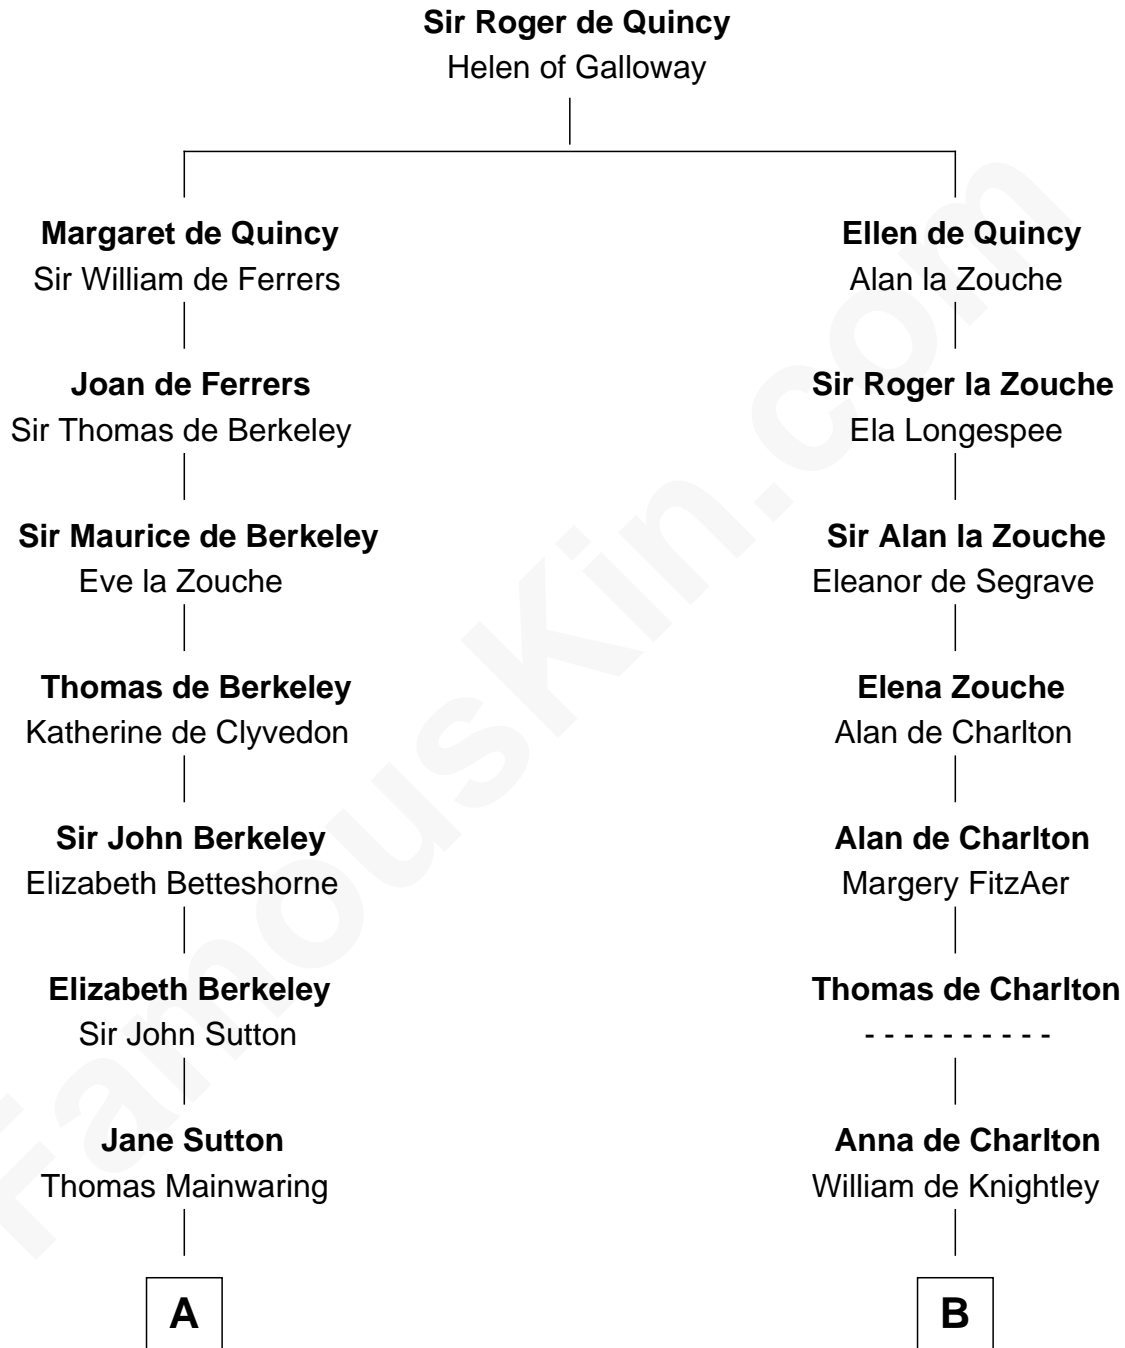

**FamousKin.com**  
**Relationship Chart of**  
**Henry Sturgis Morgan**

*Co-Founder of Morgan Stanley*

**14th cousin 6 times removed of**

**Rev. John Whittingham**

*(c1616 - 1639) Great Migration Immigrant 1637*

**C**

—  
**Charles F. Tracy**

Louisa Kirkland

—  
**Frances Louisa Tracy**

John Pierpont Morgan

—  
**John Pierpont Morgan**

Jane Norton Grew

—  
**Henry Sturgis Morgan**