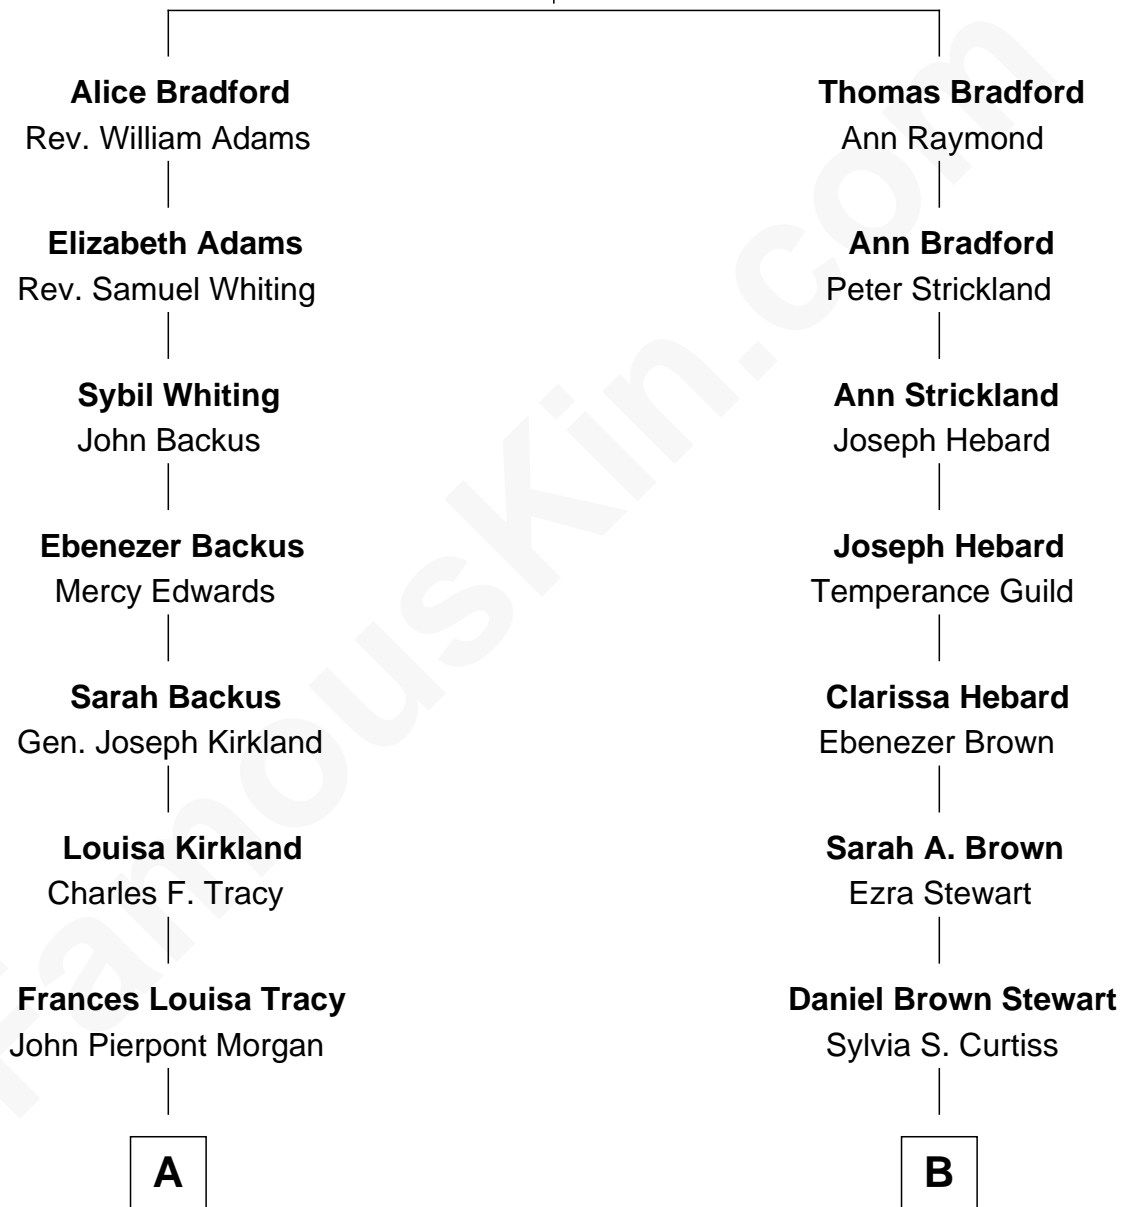

## Relationship Chart of

### Henry Sturgis Morgan

*Co-Founder of Morgan Stanley*

8th cousin 3 times removed of

**Edward Norton**

*Movie Actor*

**William Bradford**

Alice Richards

**A**

**John Pierpont Morgan**

Jane Norton Grew

**Henry Sturgis Morgan**

*Co-Founder of Morgan Stanley*

**B**

**Cora Anna Stewart**

Franklin S. Baals

**Alice C. Baals**