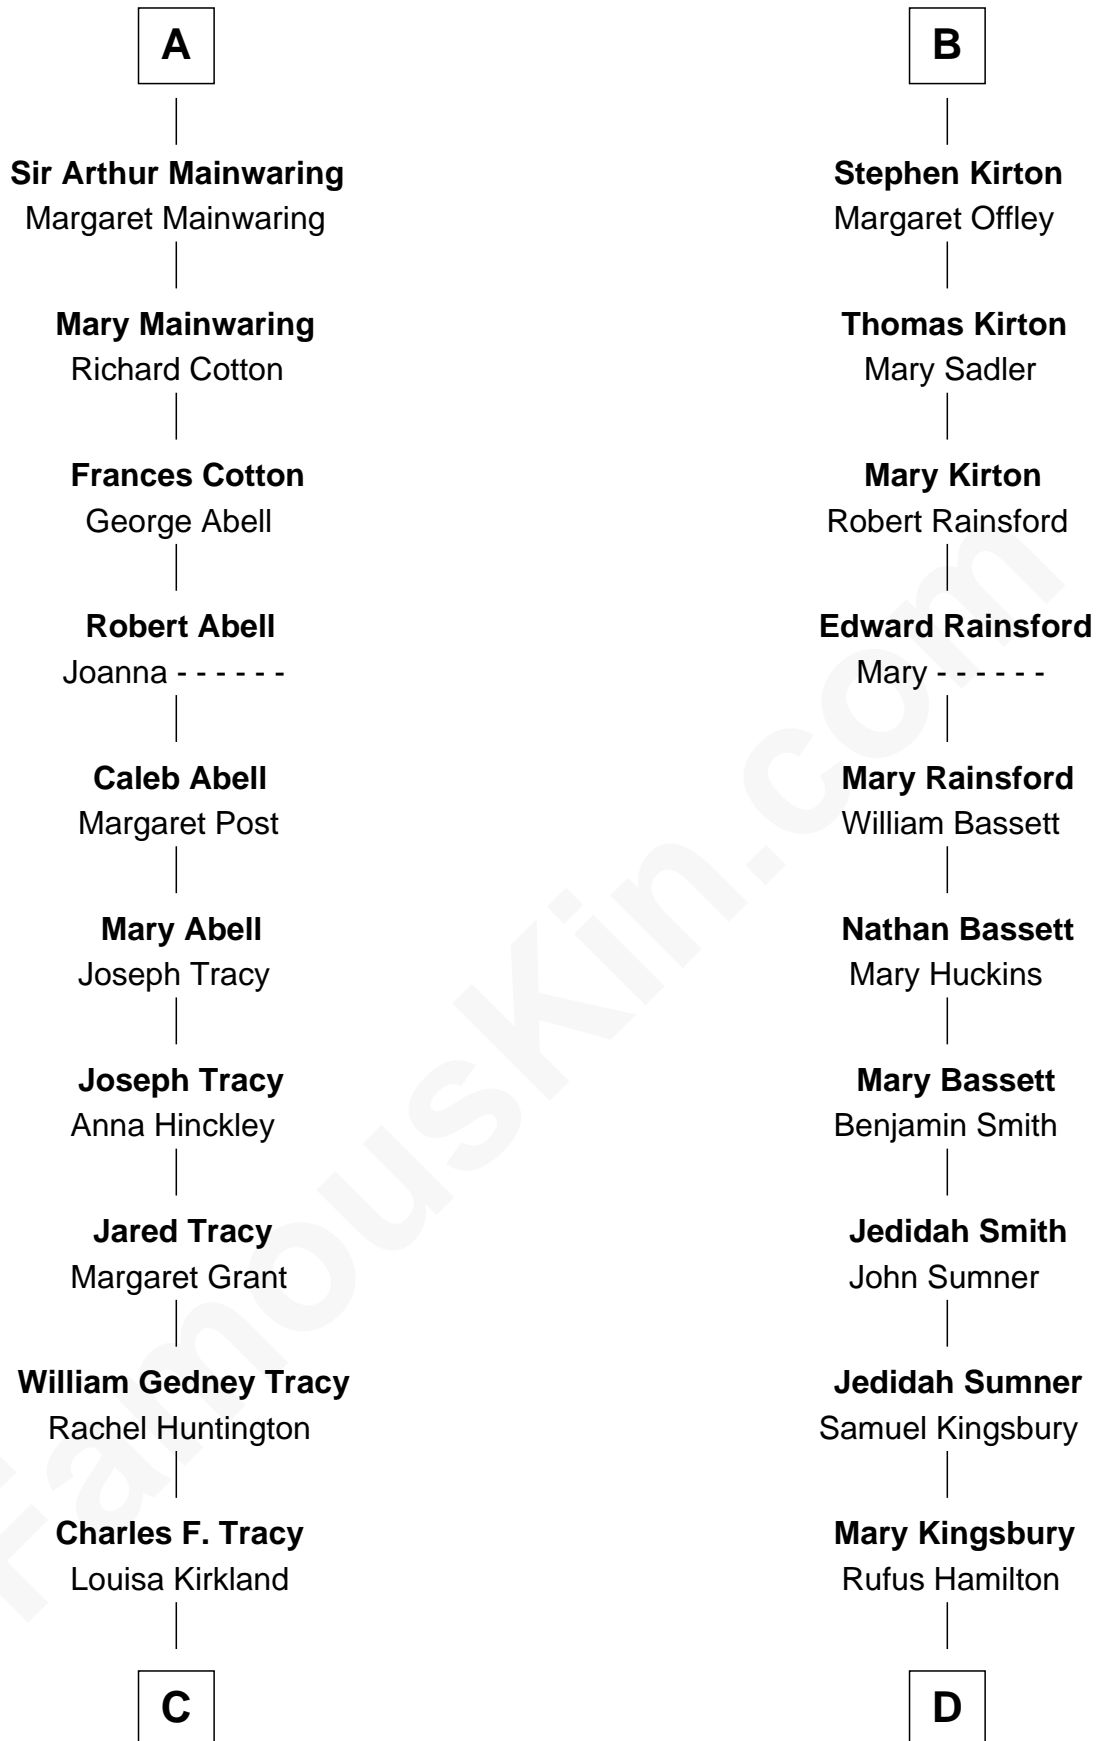

FamousKin.com

Relationship Chart of

Henry Sturgis Morgan

Co-Founder of Morgan Stanley

19th cousin 2 times removed of

Thomas J. Watson, Jr.

President and CEO of I.B.M.

C

Frances Louisa Tracy
John Pierpont Morgan

John Pierpont Morgan
Jane Norton Grew

Henry Sturgis Morgan
Co-Founder of Morgan Stanley

D

Mary Hamilton
Dr. Oliver Kittredge

Oliver Kittredge
Julia Ann Estabrook

Arthur Melville Kittredge
Mary Jeannette Broadwell