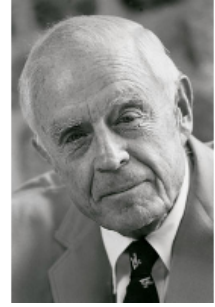

FamousKin.com

Relationship Chart of

Henry Sturgis Morgan

Co-Founder of Morgan Stanley

19th cousin 2 times removed of

Thomas J. Watson, Jr.

President and CEO of I.B.M.

C

Frances Louisa Tracy
John Pierpont Morgan

John Pierpont Morgan
Jane Norton Grew

Henry Sturgis Morgan
Co-Founder of Morgan Stanley

D

Mary Hamilton
Dr. Oliver Kittredge

Oliver Kittredge
Julia Ann Estabrook

Arthur Melville Kittredge
Mary Jeannette Broadwell