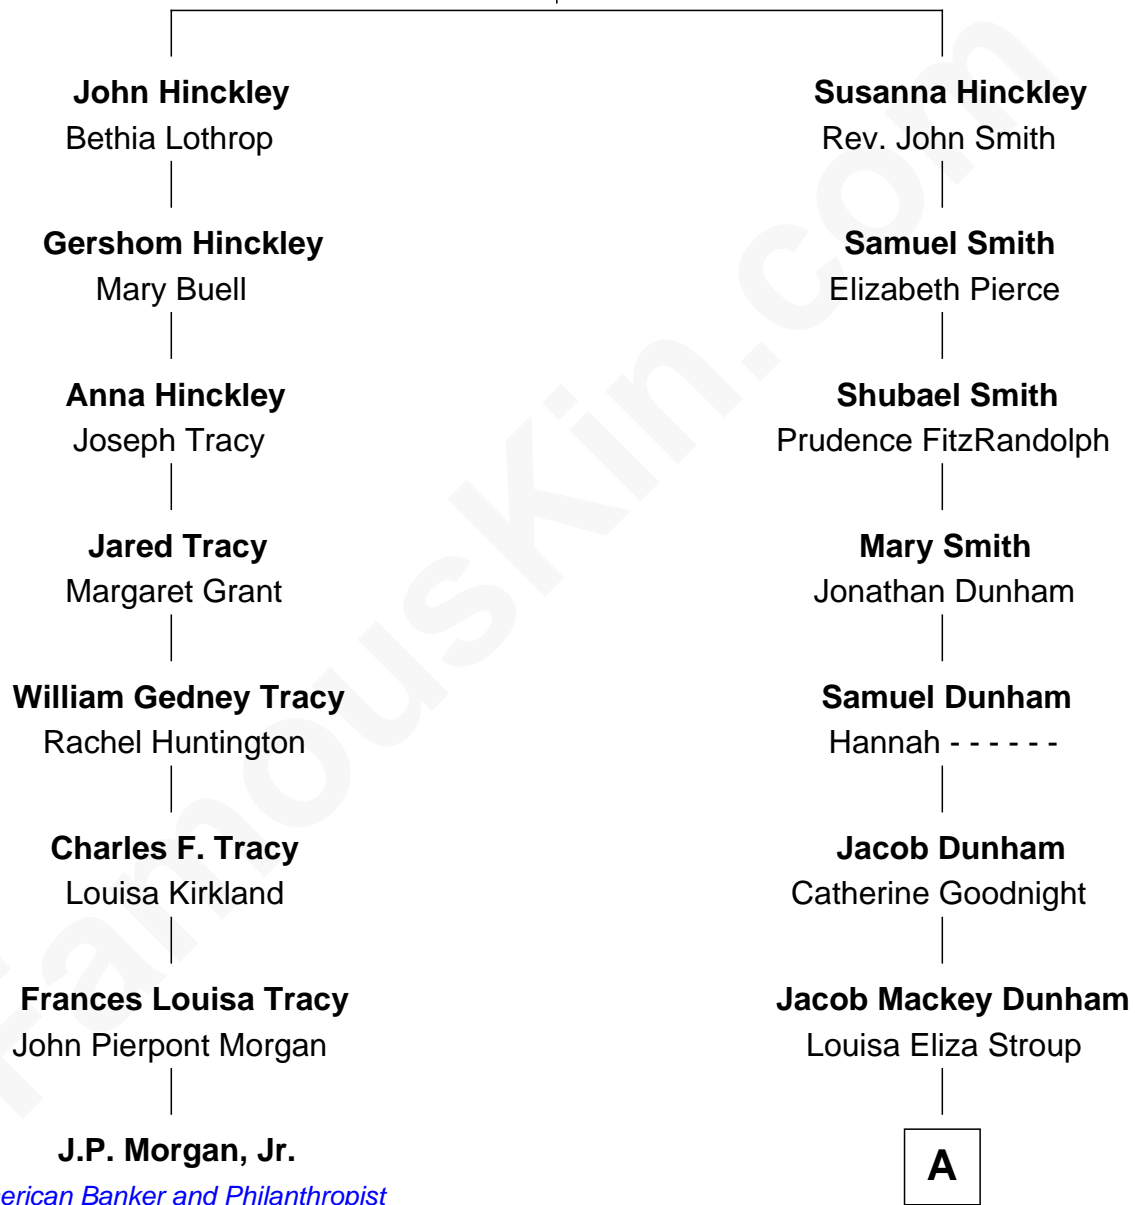

FamousKin.com Relationship Chart of

J.P. Morgan, Jr.

American Banker and Philanthropist

7th cousin 4 times removed of

Barack Obama

44th U.S. President

Samuel Hinckley

Sarah Soole

A

—
Jacob William Dunham

Mary Anne Kearney

—
Ralph Waldo Emerson Dunham

Ruth Lucille Armour

—
Stanley Armour Dunham

Madelyn Lee Payne

—
Stanley Ann Dunham