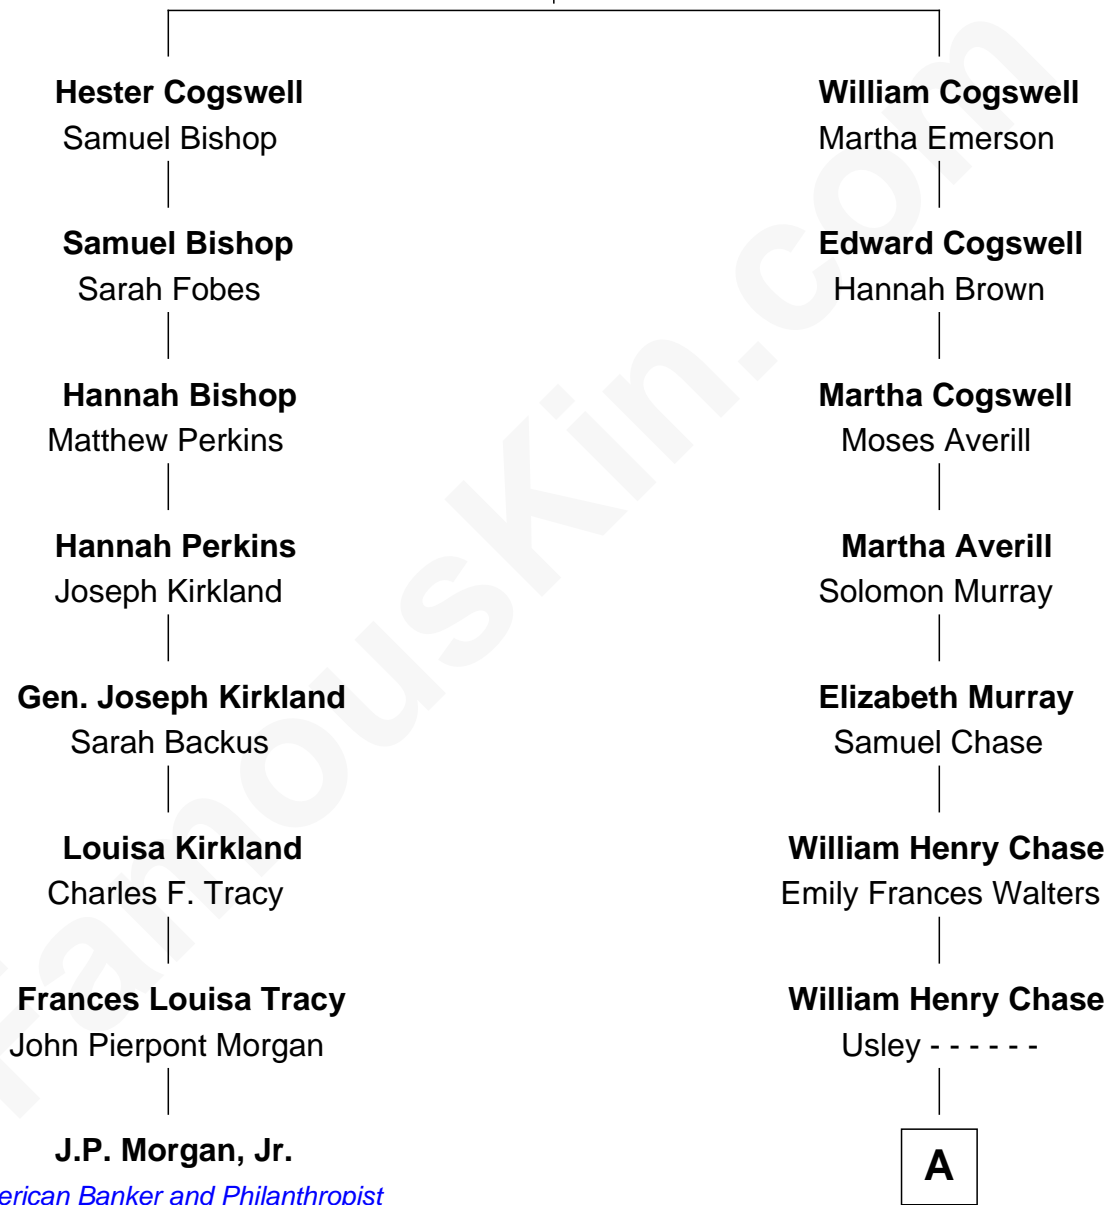

# FamousKin.com Relationship Chart of

**J.P. Morgan, Jr.**

*American Banker and Philanthropist*

7th cousin 4 times removed of

**Pete Buttigieg**

*19th U.S. Secretary of Transportation*

**William Cogswell**  
Susanna Hawkes

**A**

—  
**Lena Chase**

William Henry Neal

—  
**William Caswell Neal**

Maye Louise Rasar

—  
**Zoe Anne Neal**

Dr. John Willard Montgomery

—  
**Jennifer Anne Montgomery**