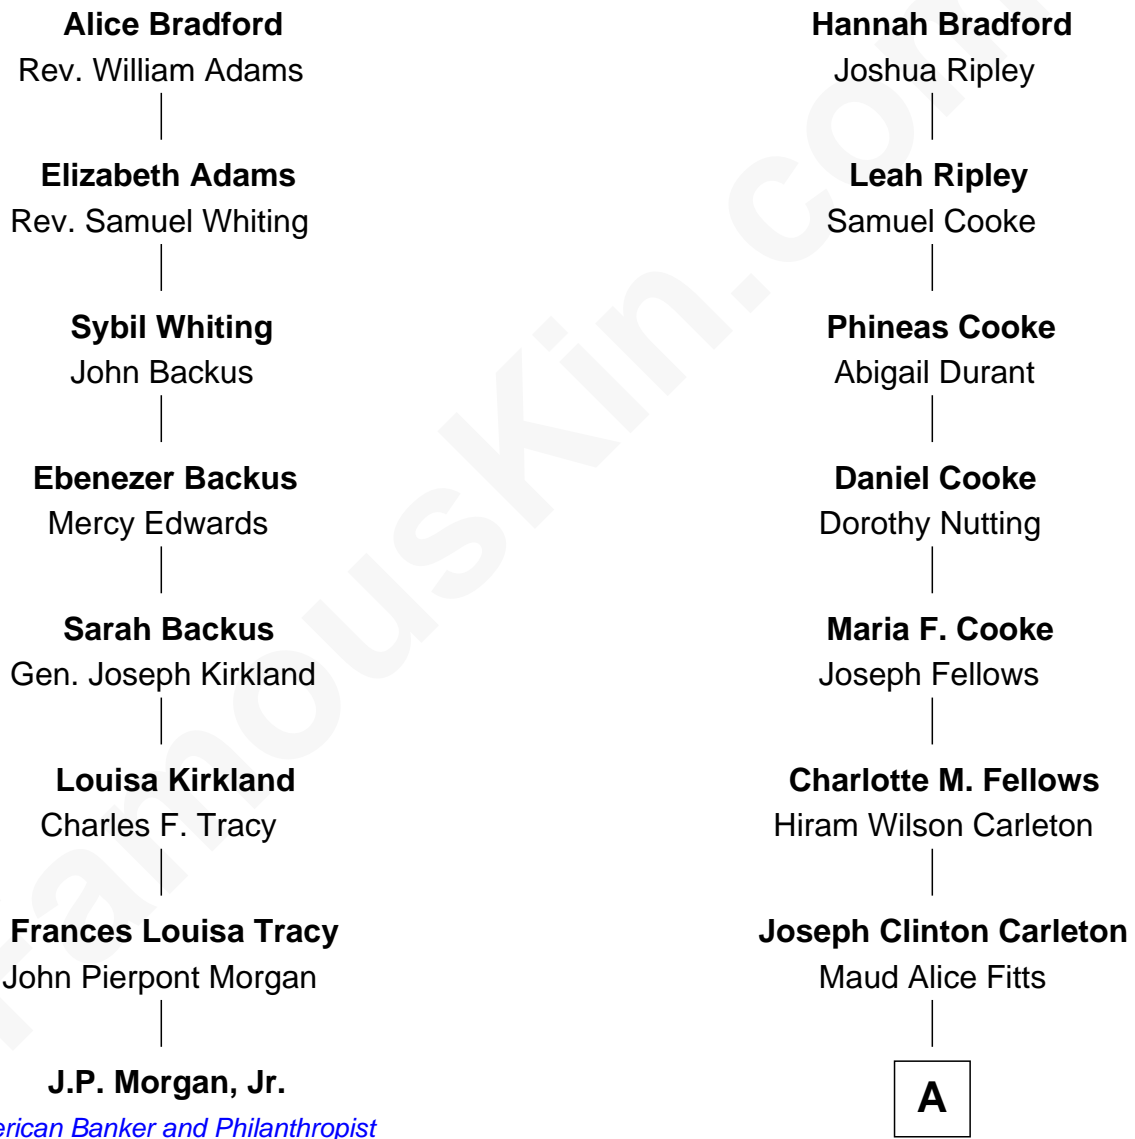

# FamousKin.com Relationship Chart of

**J.P. Morgan, Jr.**

*American Banker and Philanthropist*

7th cousin 2 times removed of

**Mickey Rourke**

*Movie Actor*

**William Bradford**

Alice Richards

A

**Hazel May Carleton**  
Leonard Ernest Cameron

**Annette Elizabeth Cameron**  
Philip Andrew Rourke

**Mickey Rourke**  
*Movie Actor*

FamousKin.com