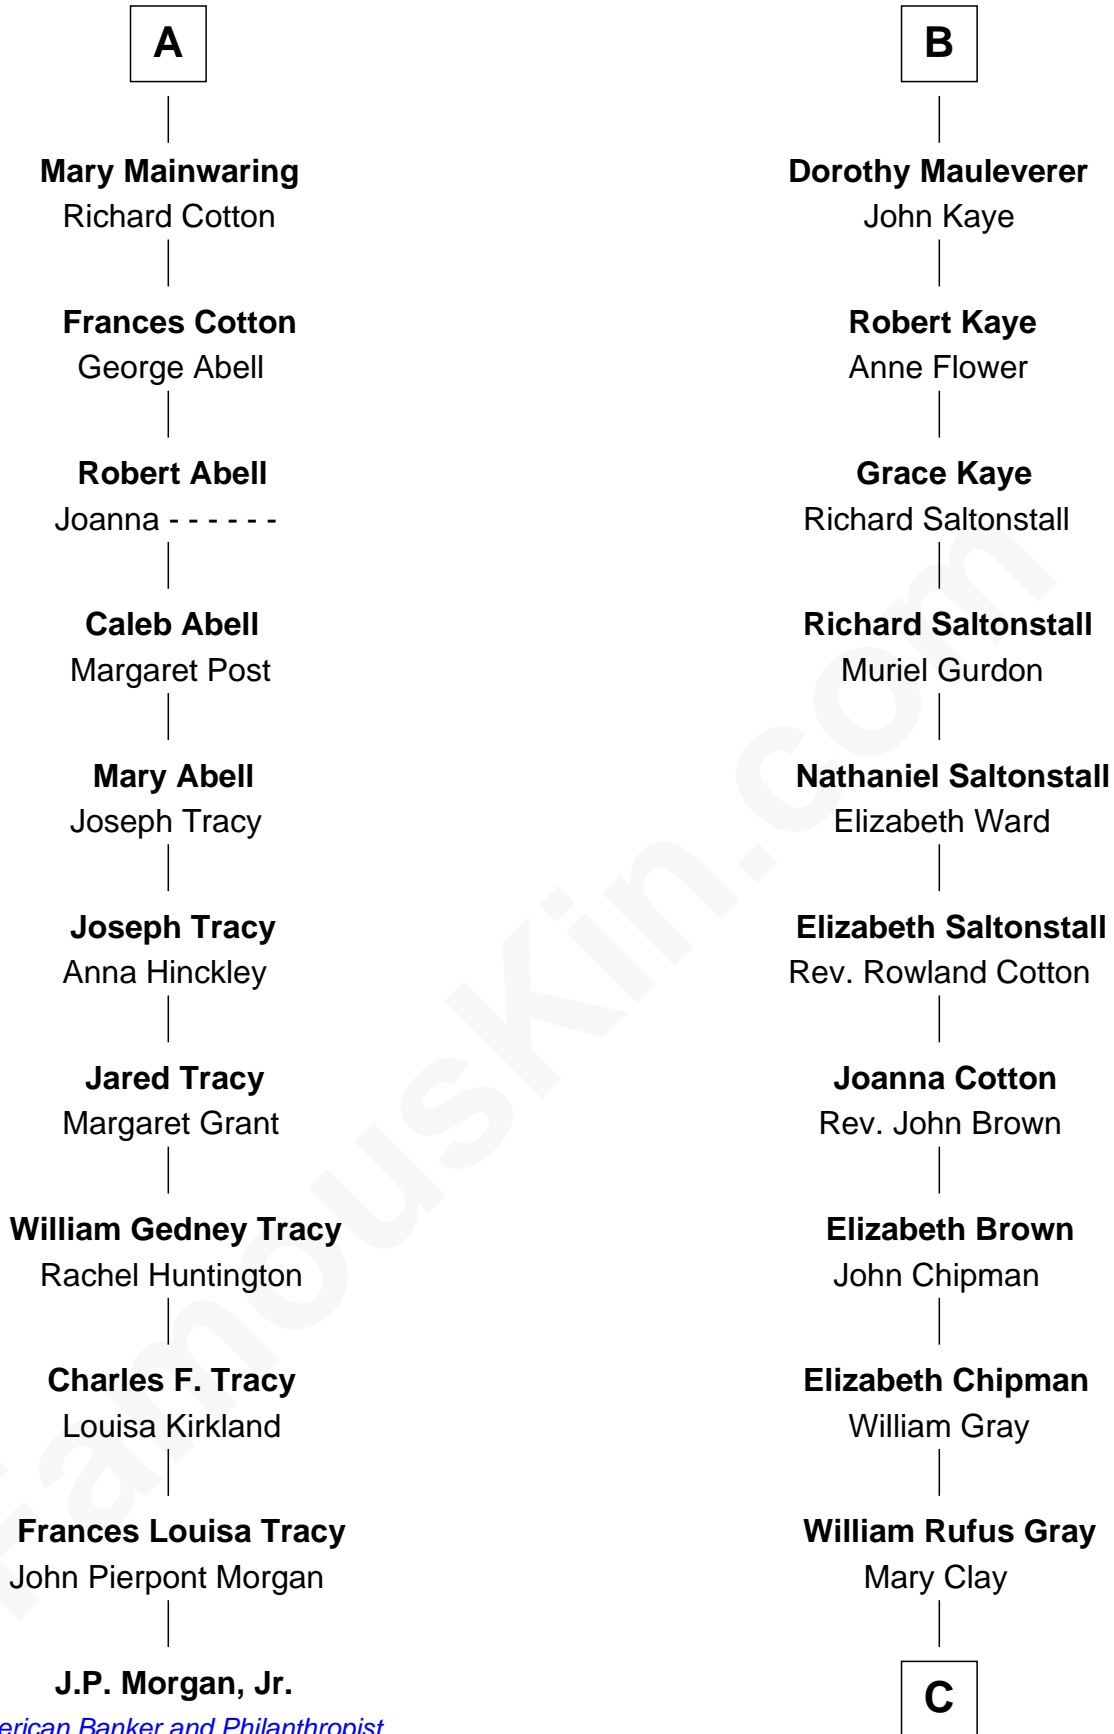

FamousKin.com Relationship Chart of

J.P. Morgan, Jr.

American Banker and Philanthropist

17th cousin 4 times removed of

Story Musgrave

NASA Astronaut

Sir Thomas de Beauchamp

Katherine de Mortimer

Eleanor Conyers

Sir Ninian Markenfield

Dorothy Gascoigne

Alice Markenfield

Sir Robert Mauleverer

B

C

William Gray

Sarah Frances Loring

Edward Gray

Elizabeth Gray Story

Marguerite Gray

John Butler Swann

Marguerite Swann

Percy Musgrave

Story Musgrave