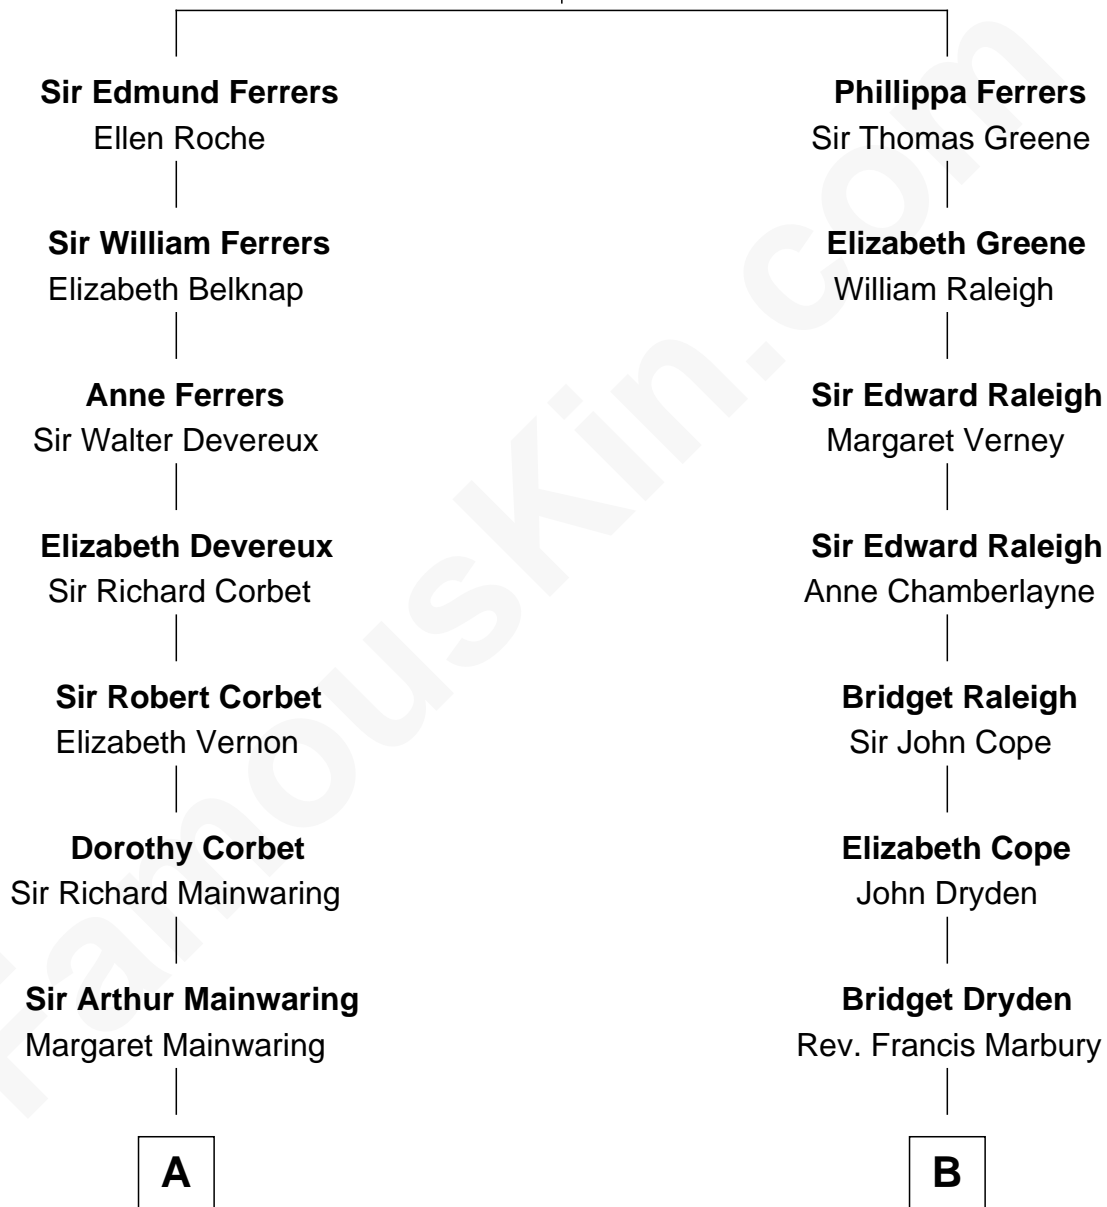

# FamousKin.com Relationship Chart of

**J.P. Morgan, Jr.**

*American Banker and Philanthropist*

17th cousin 2 times removed of

**Story Musgrave**

*NASA Astronaut*

**Robert de Ferrers**  
Margaret Despencer

C

**Marguerite Gray**  
John Butler Swann

**Marguerite Swann**  
Percy Musgrave

**Story Musgrave**  
*NASA Astronaut*

FamousKin.com