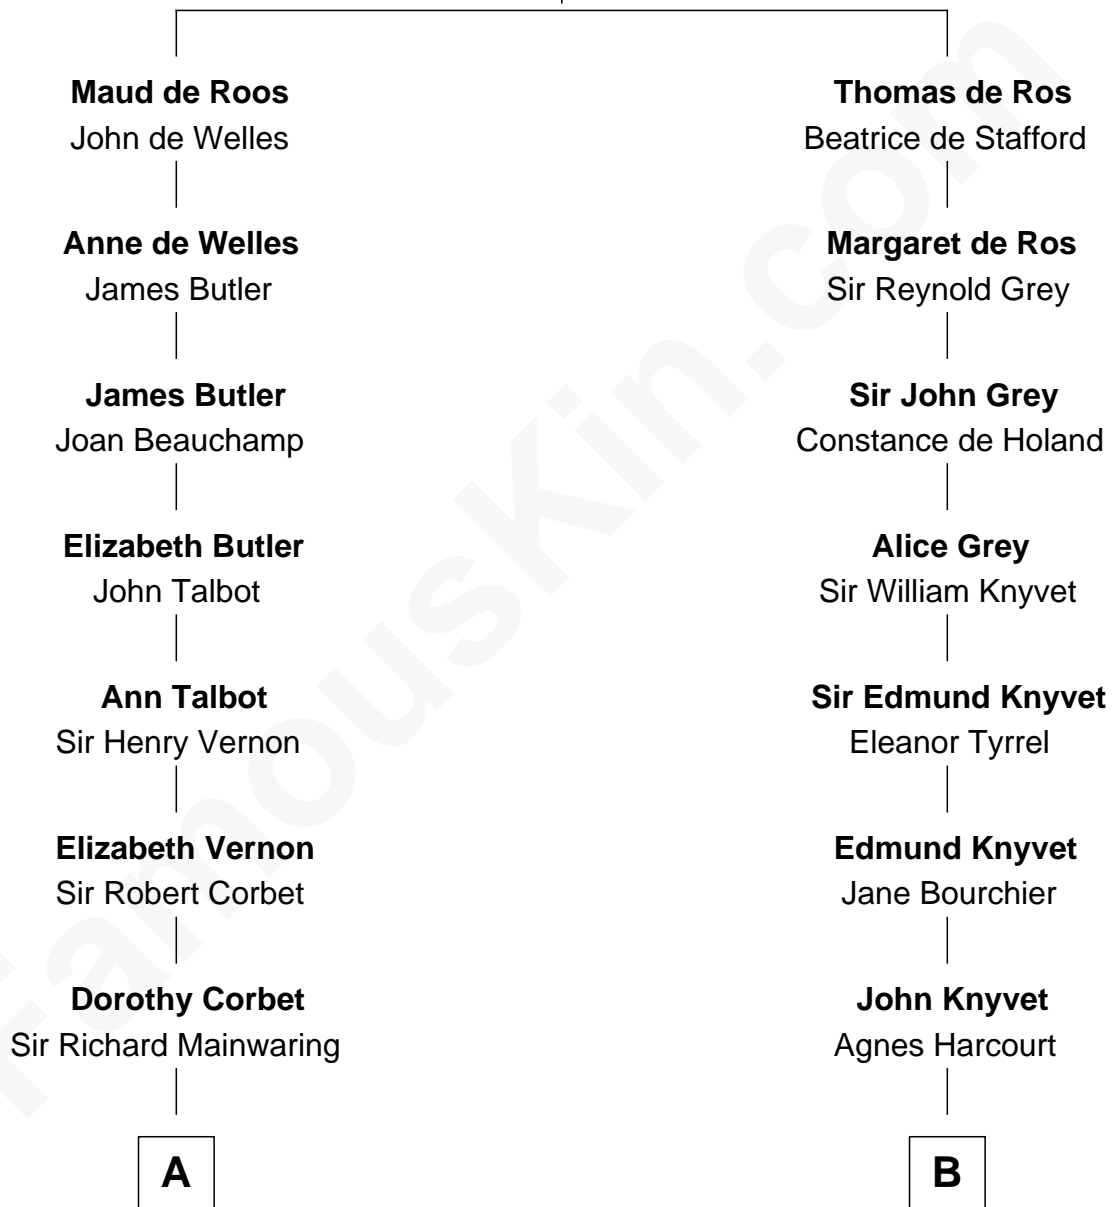

FamousKin.com Relationship Chart of

J.P. Morgan, Jr.

American Banker and Philanthropist

18th cousin 2 times removed of

Story Musgrave

NASA Astronaut

Sir William de Ros
Margery de Badlesmere

C

Frances Louisa Tracy

John Pierpont Morgan

J.P. Morgan, Jr.

American Banker and Philanthropist

D

Edward Gray

Elizabeth Gray Story

Marguerite Gray

John Butler Swann

Marguerite Swann

Percy Musgrave

Story Musgrave

NASA Astronaut

FamousKin.com