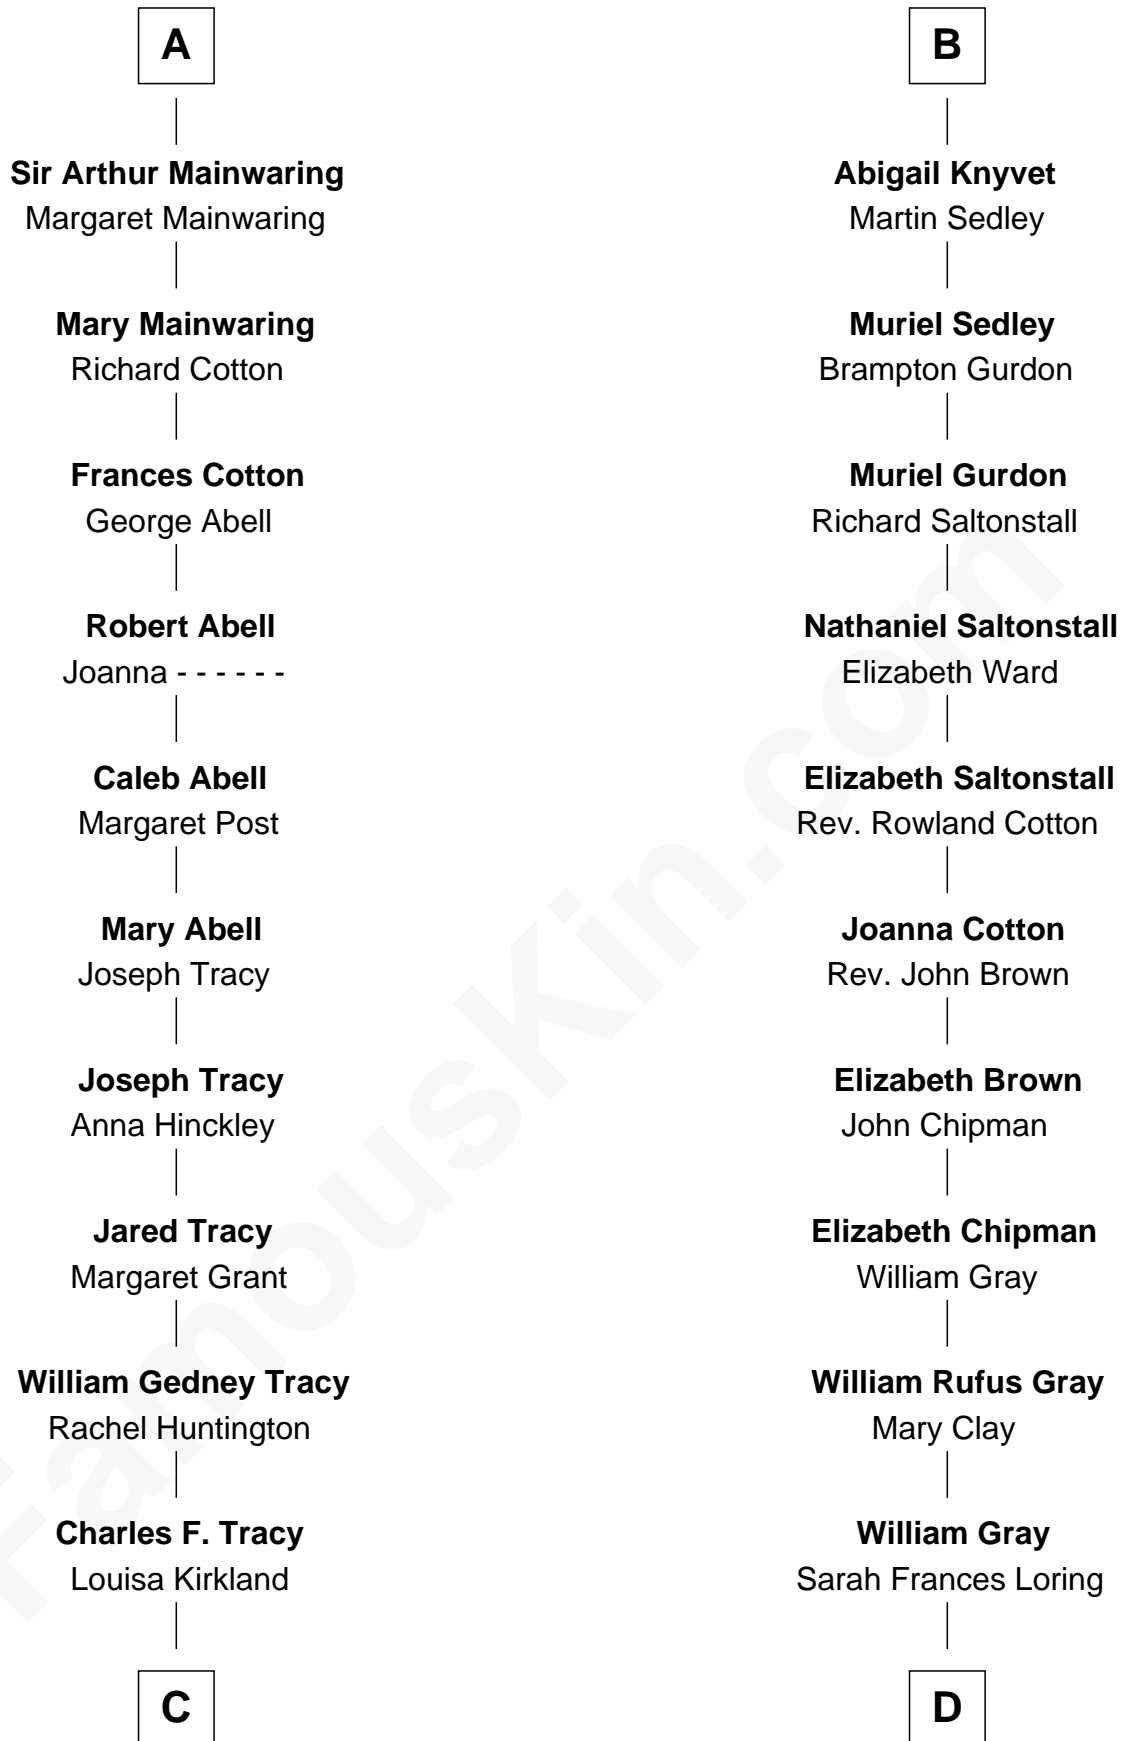

FamousKin.com Relationship Chart of

J.P. Morgan, Jr.

American Banker and Philanthropist

18th cousin 2 times removed of

Story Musgrave

NASA Astronaut

Sir William de Ros
Margery de Badlesmere

C

Frances Louisa Tracy

John Pierpont Morgan

J.P. Morgan, Jr.

American Banker and Philanthropist

D

Edward Gray

Elizabeth Gray Story

Marguerite Gray

John Butler Swann

Marguerite Swann

Percy Musgrave

Story Musgrave

NASA Astronaut

FamousKin.com