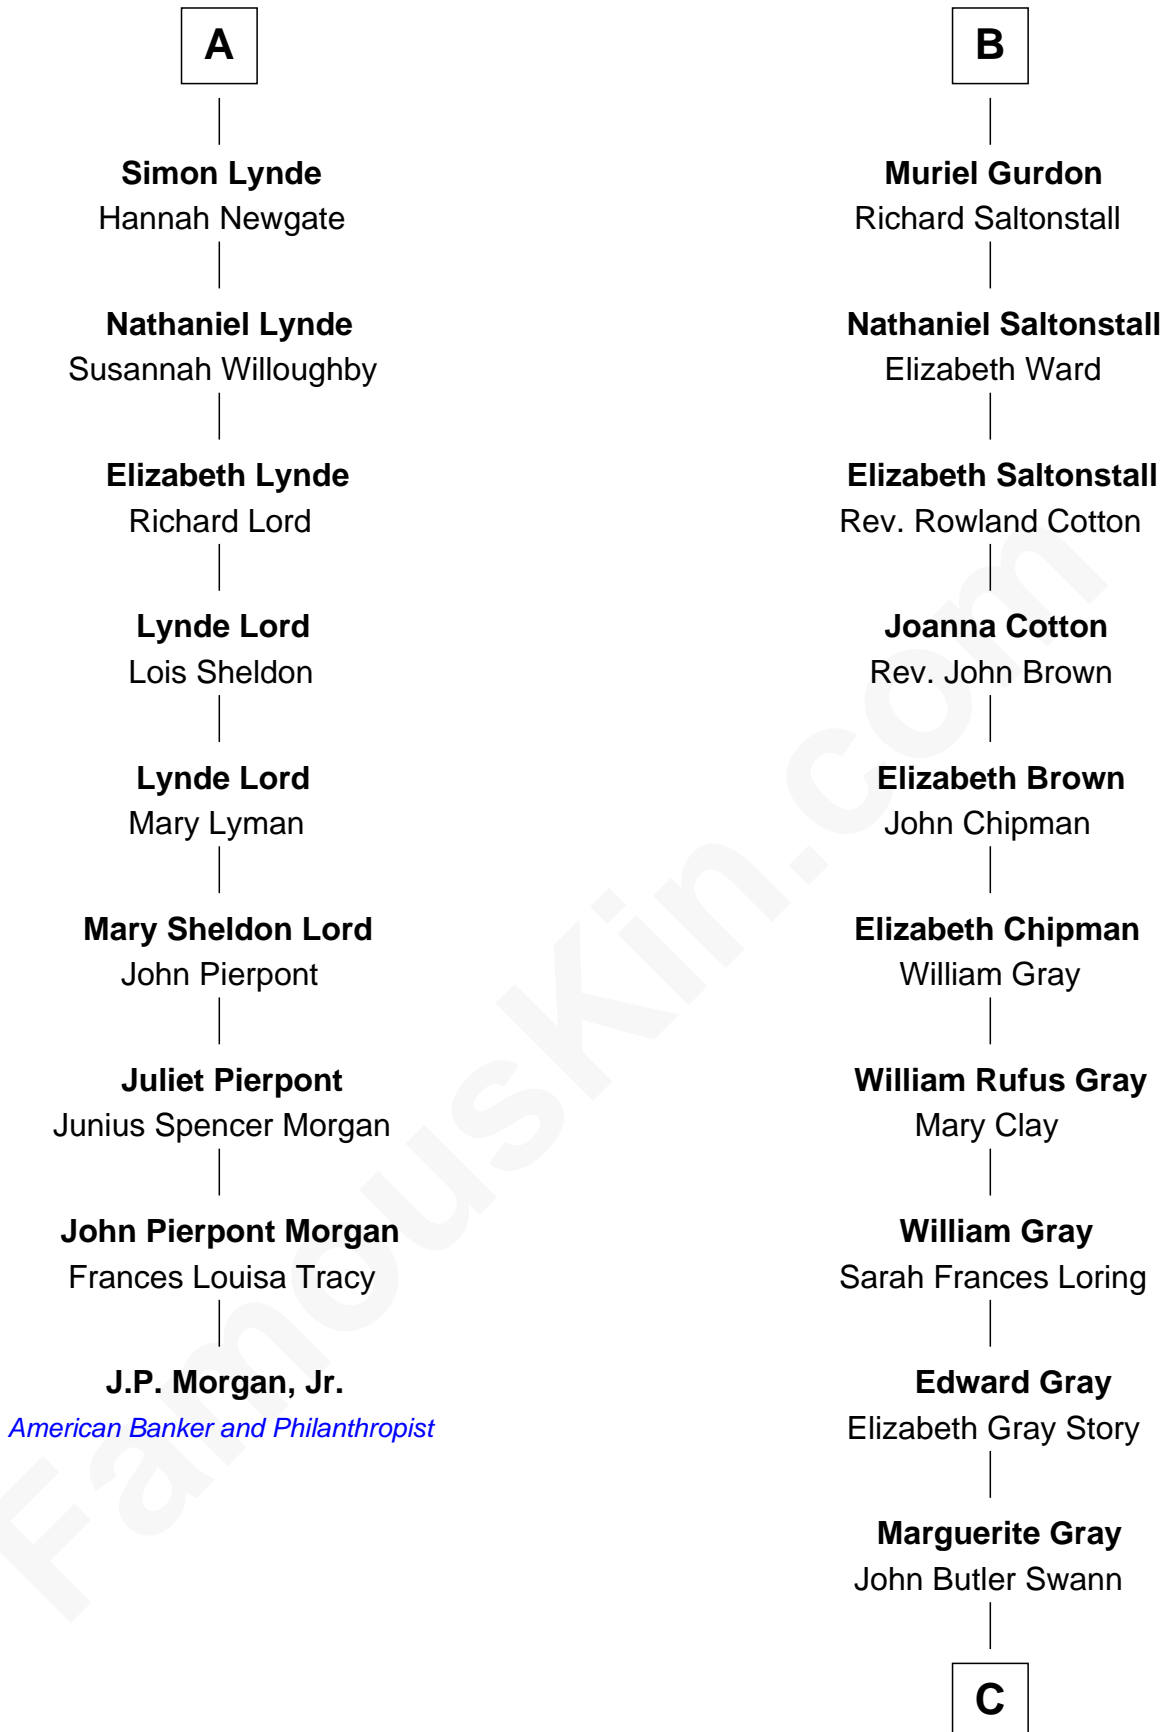

# FamousKin.com Relationship Chart of

**J.P. Morgan, Jr.**

*American Banker and Philanthropist*

15th cousin 3 times removed of

**Story Musgrave**

*NASA Astronaut*

**Sir Reynold Grey**

*with wife  
Joan Astley*

Jane Bouchier

**Anne Grey**

Simon Digby

**John Knyvet**

Agnes Harcourt

**Everard Digby**

Katherine Stockbridge

**Abigail Knyvet**

Martin Sedley

**Elizabeth Digby**

Enoch Lynde

**Muriel Sedley**

Brampton Gurdon

**A**

**B**

**C**

|  
**Marguerite Swann**

Percy Musgrave

|  
**Story Musgrave**

*NASA Astronaut*

FamousKin.com