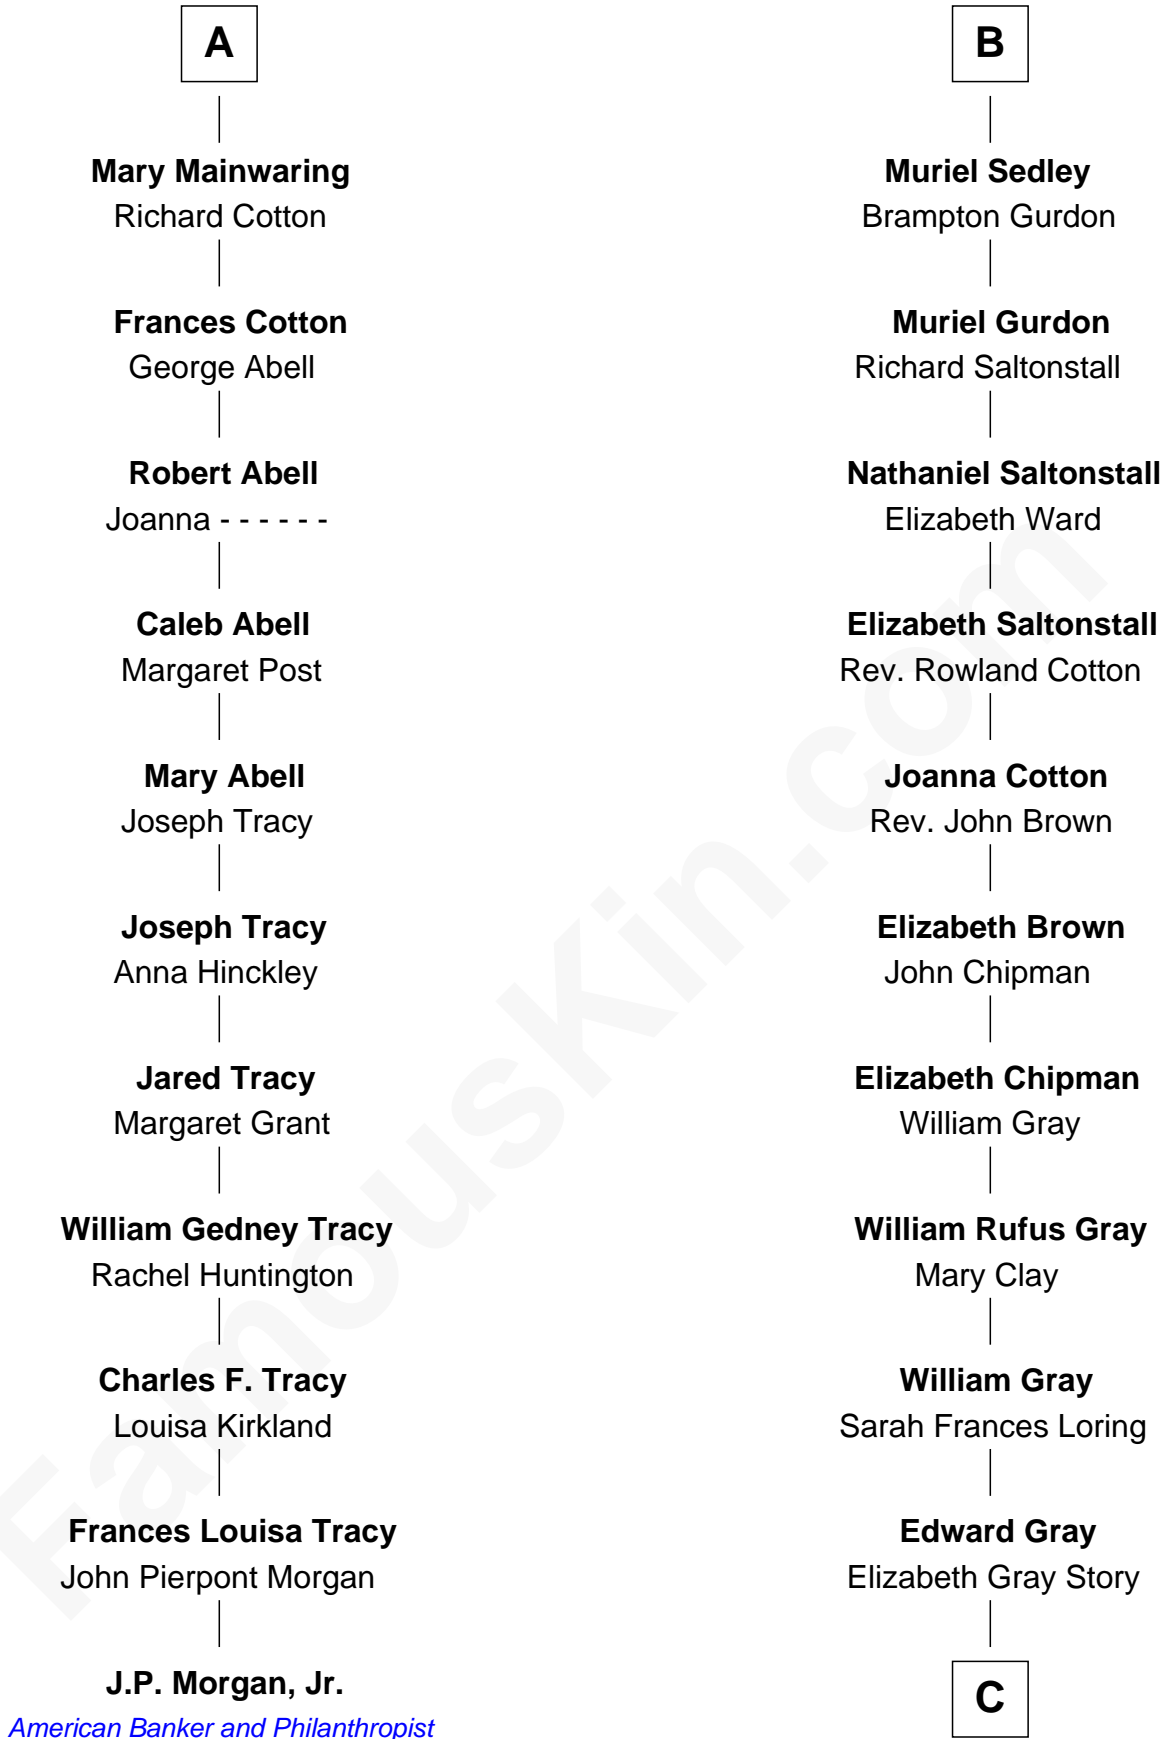

FamousKin.com Relationship Chart of

J.P. Morgan, Jr.

American Banker and Philanthropist

17th cousin 2 times removed of

Story Musgrave

NASA Astronaut

Sir Richard Fitzalan

Elizabeth de Bohun

C

Marguerite Gray
John Butler Swann

Marguerite Swann
Percy Musgrave

Story Musgrave
NASA Astronaut

FamousKin.com