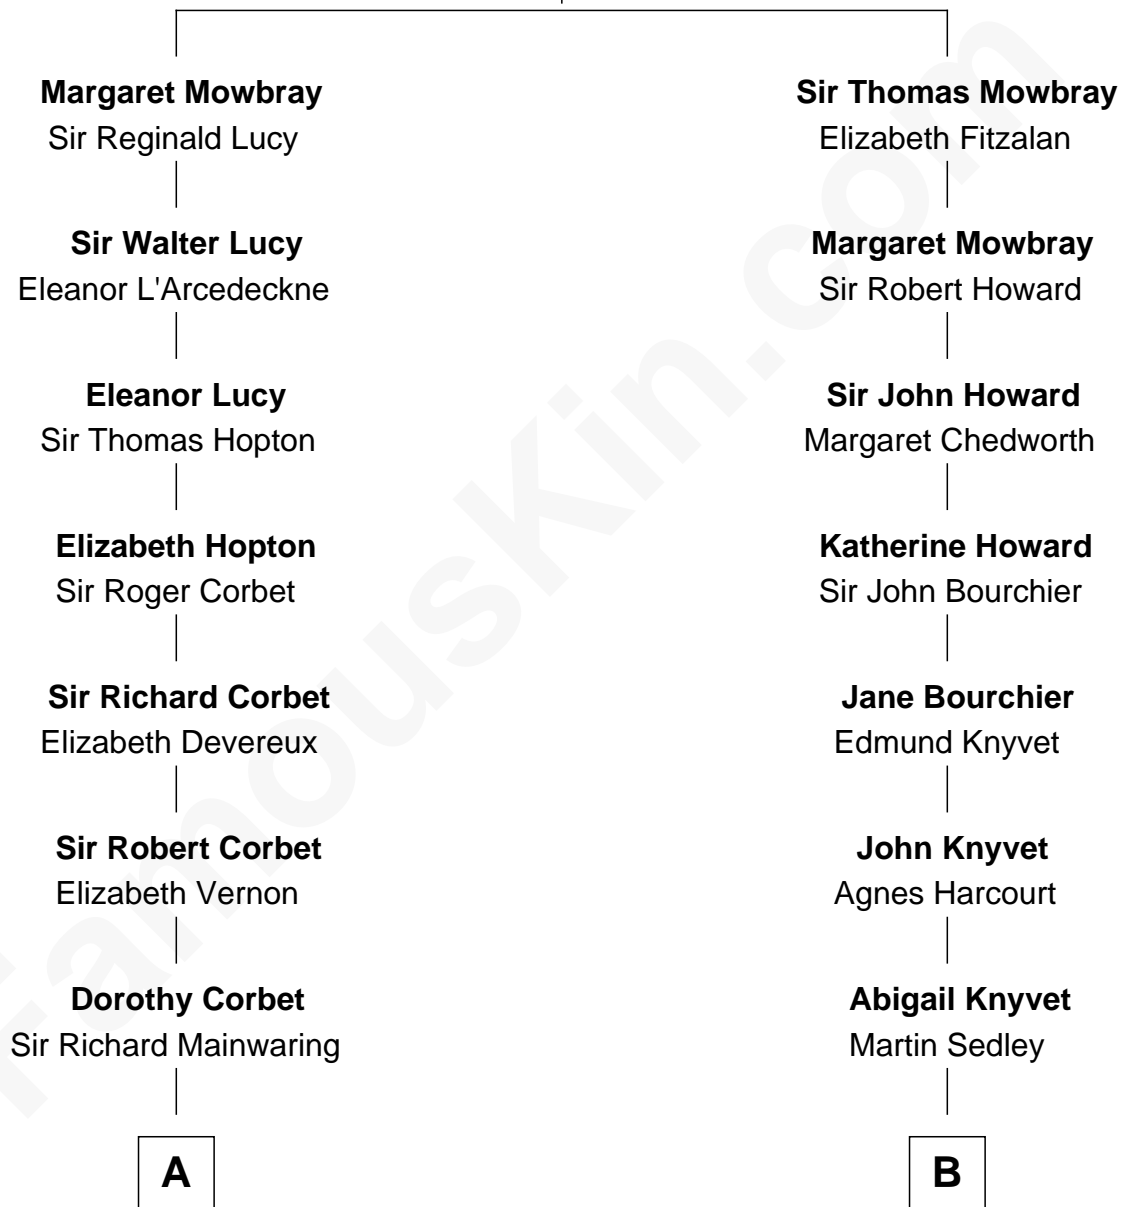

FamousKin.com Relationship Chart of

J.P. Morgan, Jr.

American Banker and Philanthropist

18th cousin 1 time removed of

Story Musgrave

NASA Astronaut

John de Mowbray
Elizabeth de Segrave

C

Frances Louisa Tracy

John Pierpont Morgan

J.P. Morgan, Jr.

American Banker and Philanthropist

D

Marguerite Gray

John Butler Swann

Marguerite Swann

Percy Musgrave

Story Musgrave

NASA Astronaut

FamousKin.com