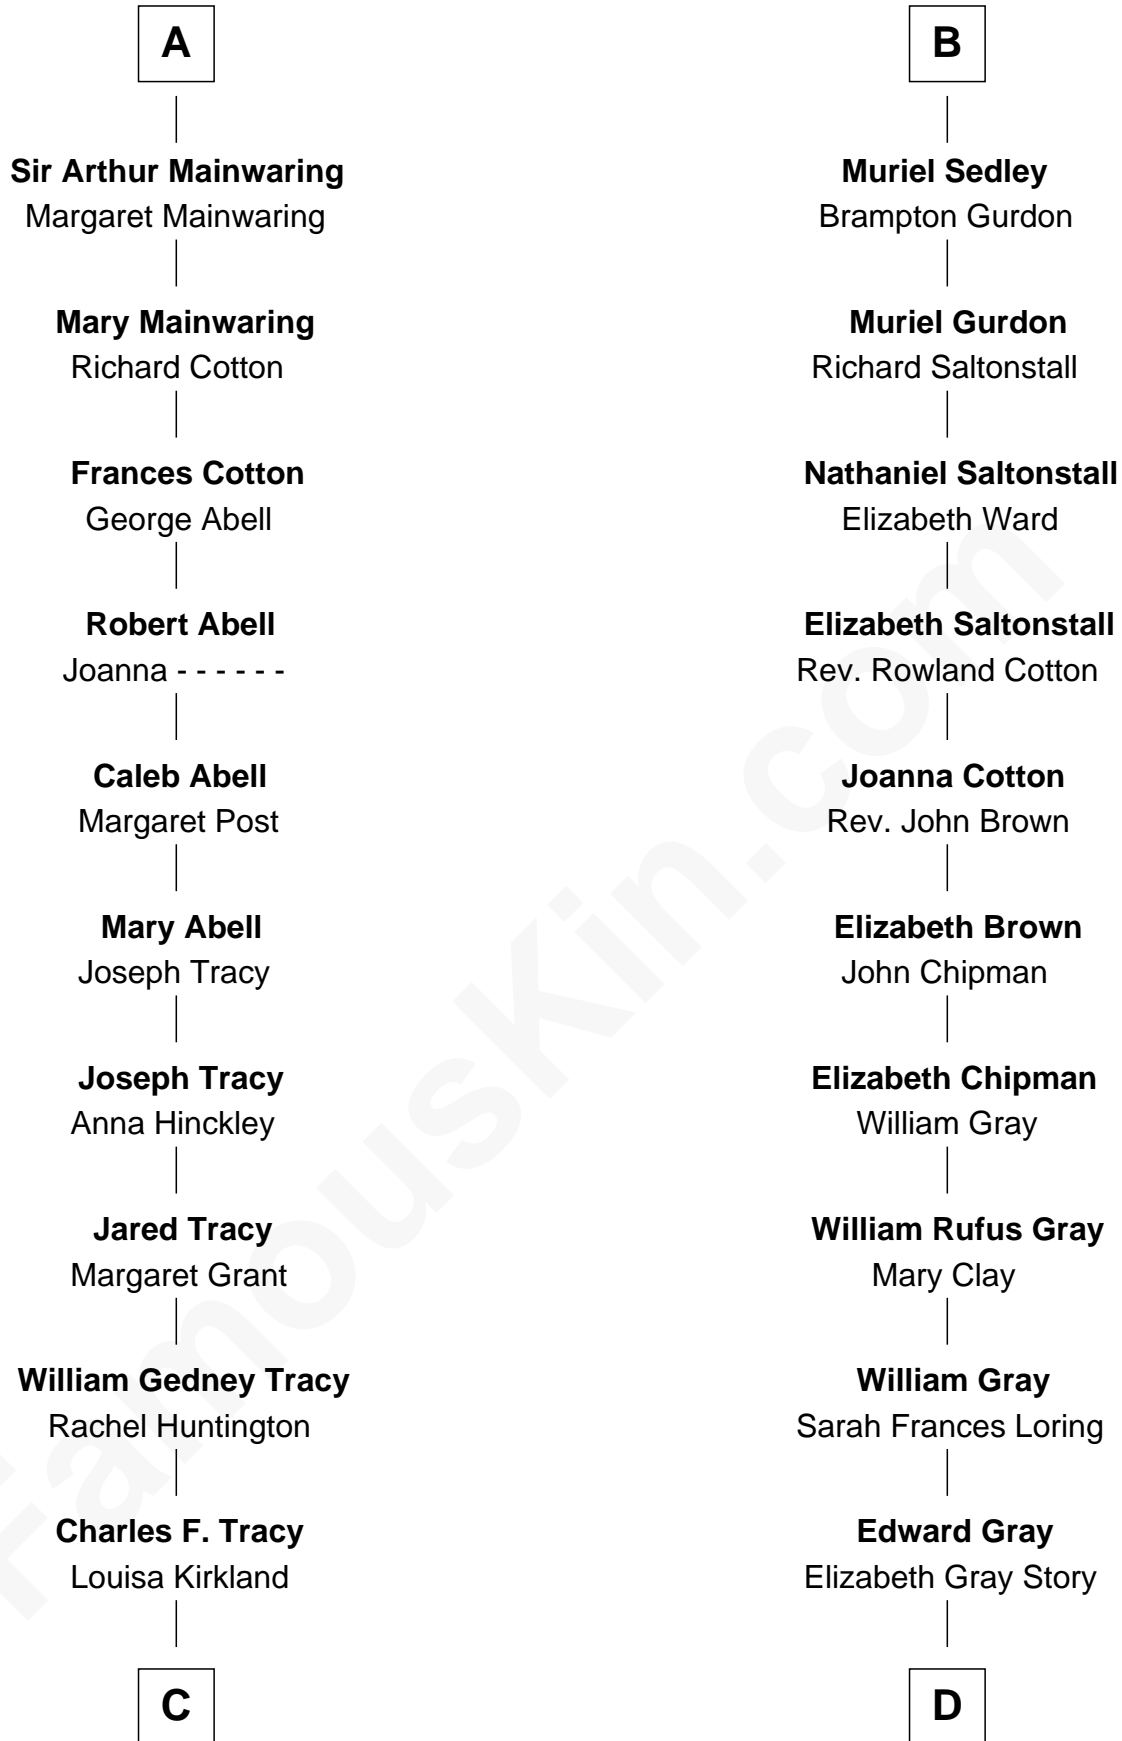

FamousKin.com Relationship Chart of

J.P. Morgan, Jr.

American Banker and Philanthropist

18th cousin 1 time removed of

Story Musgrave

NASA Astronaut

John de Mowbray
Elizabeth de Segrave

C

Frances Louisa Tracy

John Pierpont Morgan

J.P. Morgan, Jr.

American Banker and Philanthropist

D

Marguerite Gray

John Butler Swann

Marguerite Swann

Percy Musgrave

Story Musgrave

NASA Astronaut

FamousKin.com