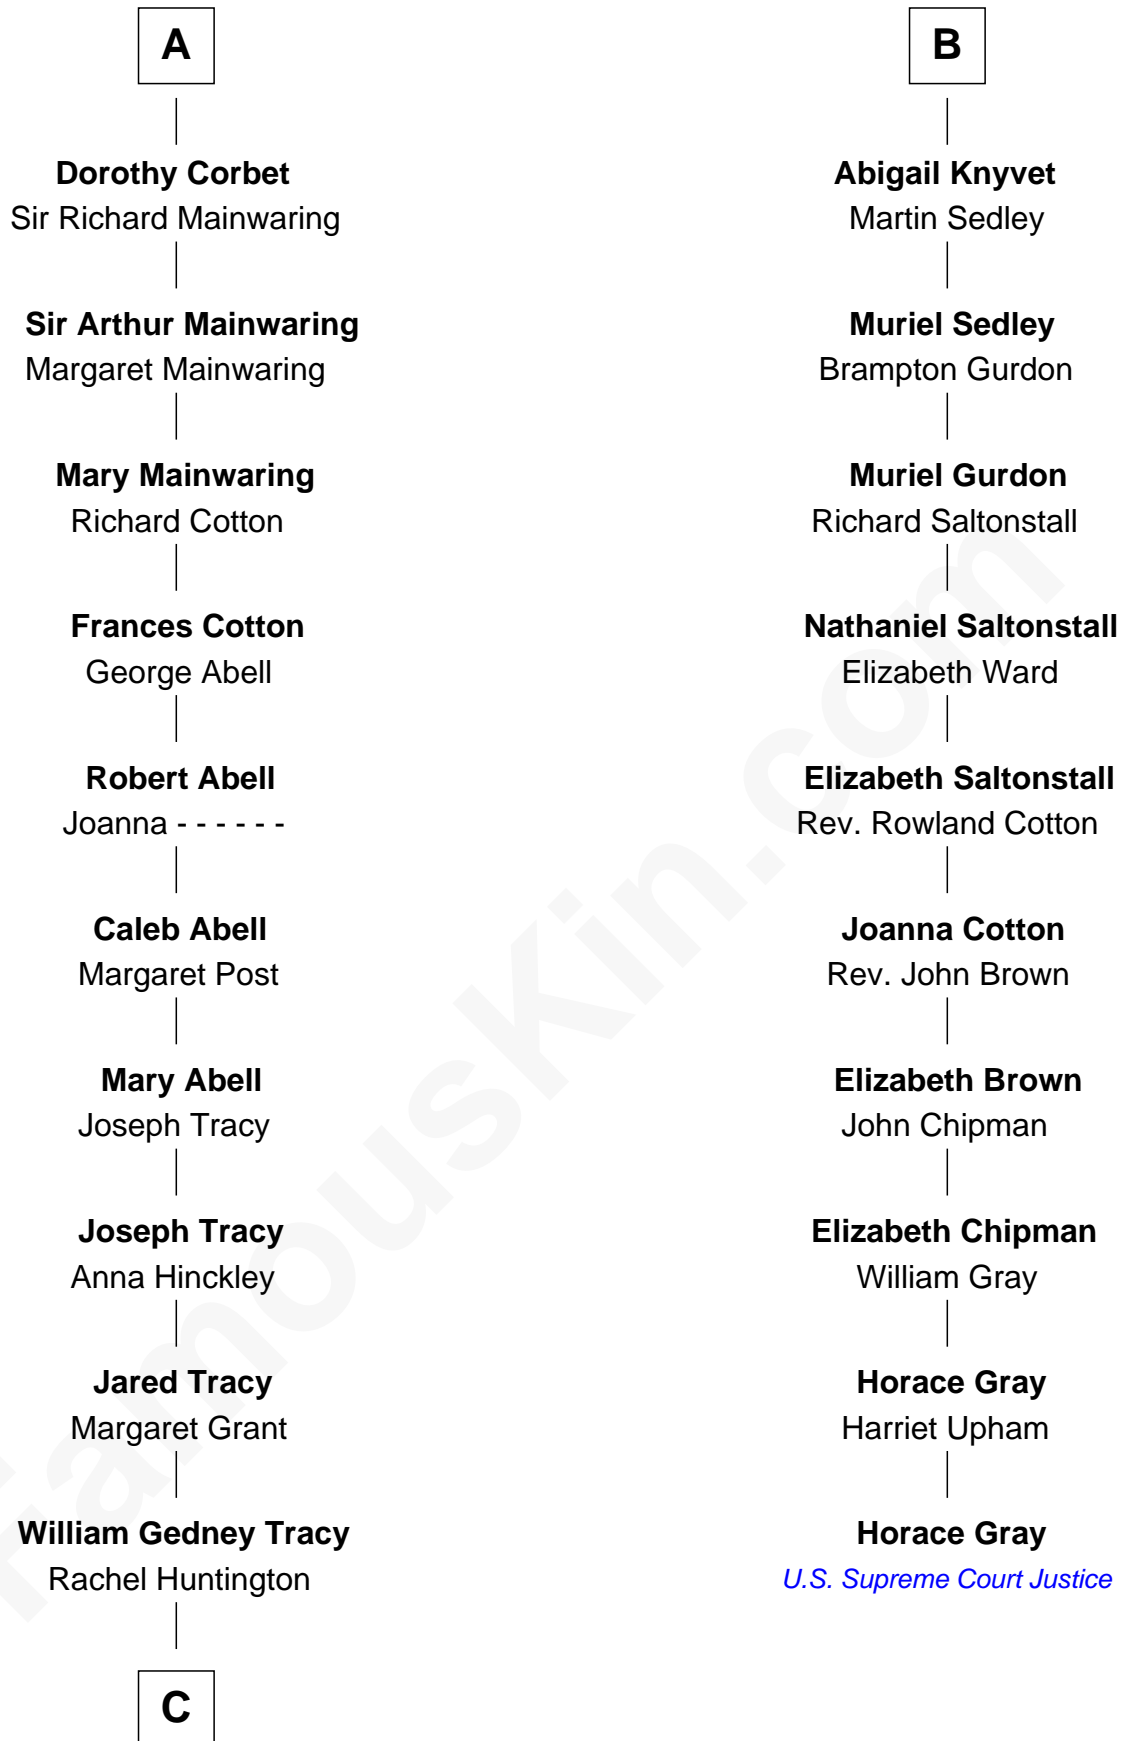

FamousKin.com Relationship Chart of

J.P. Morgan, Jr.

American Banker and Philanthropist

16th cousin 3 times removed of

Horace Gray

U.S. Supreme Court Justice

C

—
Charles F. Tracy

Louisa Kirkland

—
Frances Louisa Tracy

John Pierpont Morgan

—
J.P. Morgan, Jr.

American Banker and Philanthropist

FamousKin.com