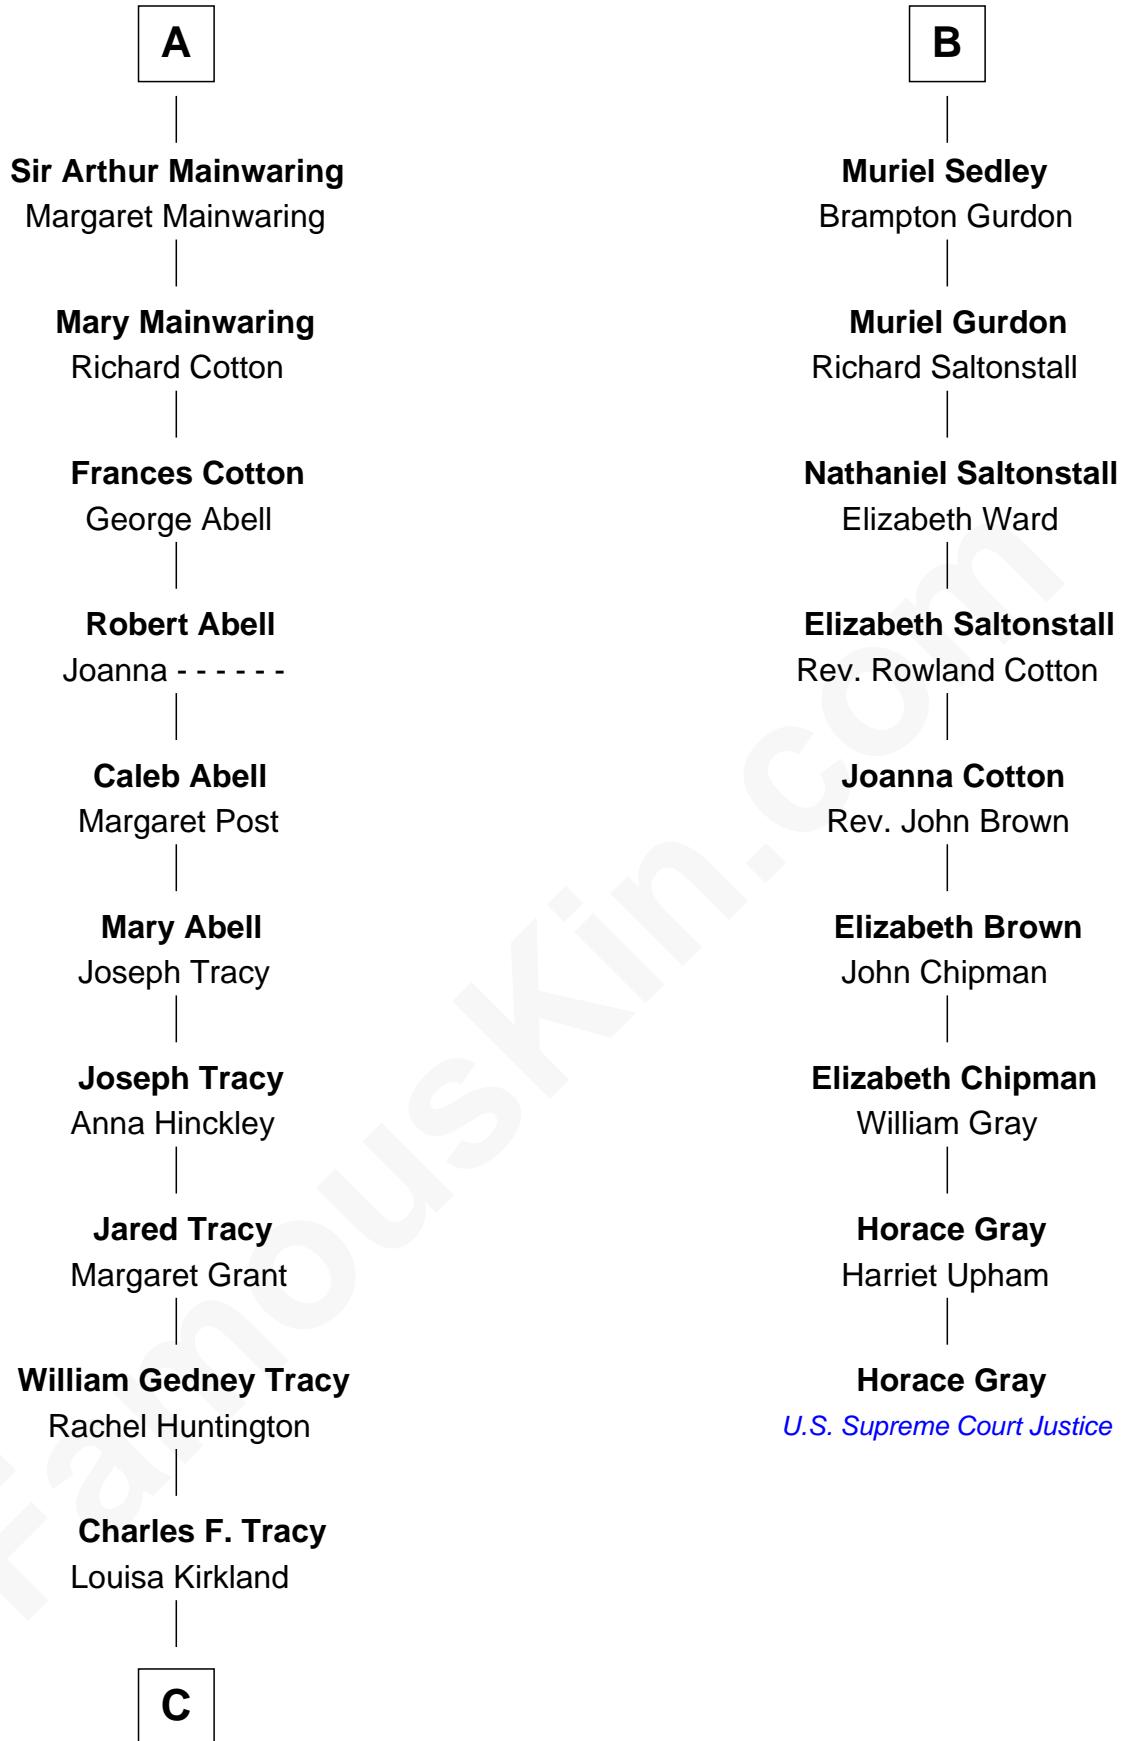

# FamousKin.com Relationship Chart of

**J.P. Morgan, Jr.**

*American Banker and Philanthropist*

15th cousin 3 times removed of

**Horace Gray**

*U.S. Supreme Court Justice*

**John de Mowbray**  
Elizabeth de Segrave

**C**

—  
**Frances Louisa Tracy**

John Pierpont Morgan

—  
**J.P. Morgan, Jr.**

*American Banker and Philanthropist*

FamousKin.com