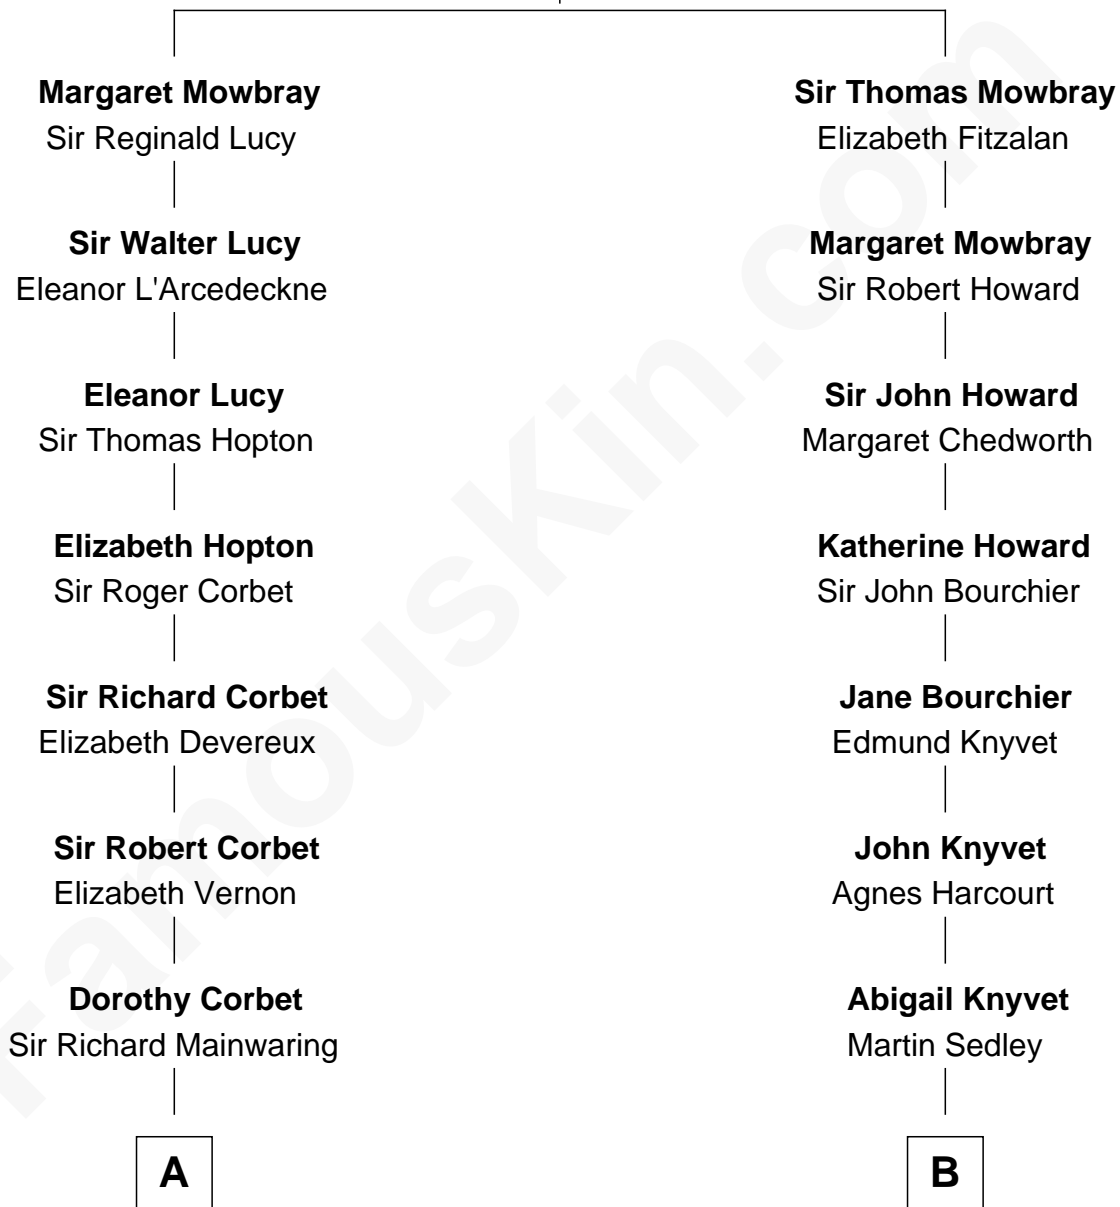

# FamousKin.com Relationship Chart of

**J.P. Morgan, Jr.**

*American Banker and Philanthropist*

15th cousin 3 times removed of

**Horace Gray**

*U.S. Supreme Court Justice*

**John de Mowbray**  
Elizabeth de Segrave

**C**

—  
**Frances Louisa Tracy**

John Pierpont Morgan

—  
**J.P. Morgan, Jr.**

*American Banker and Philanthropist*

FamousKin.com