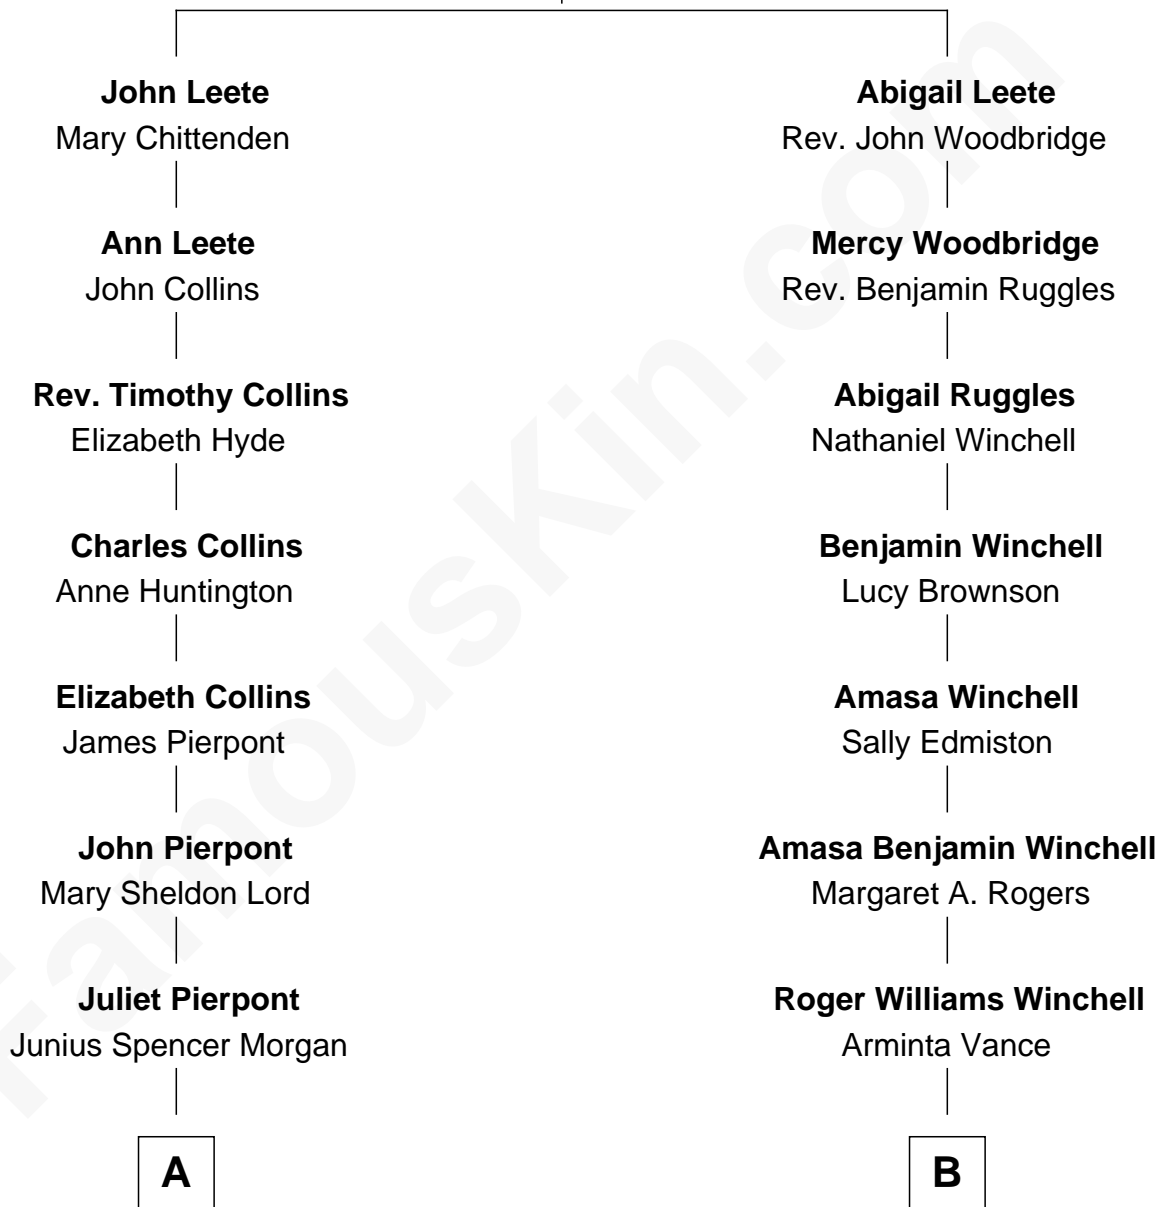

FamousKin.com Relationship Chart of

J.P. Morgan, Jr.

American Banker and Philanthropist

8th cousin 2 times removed of

Anna Faris

TV and Movie Actress

Gov. William Leete

Anna Payne

A

John Pierpont Morgan

Frances Louisa Tracy

J.P. Morgan, Jr.

American Banker and Philanthropist

B

Veronica Ream Winchell

John Bathurst