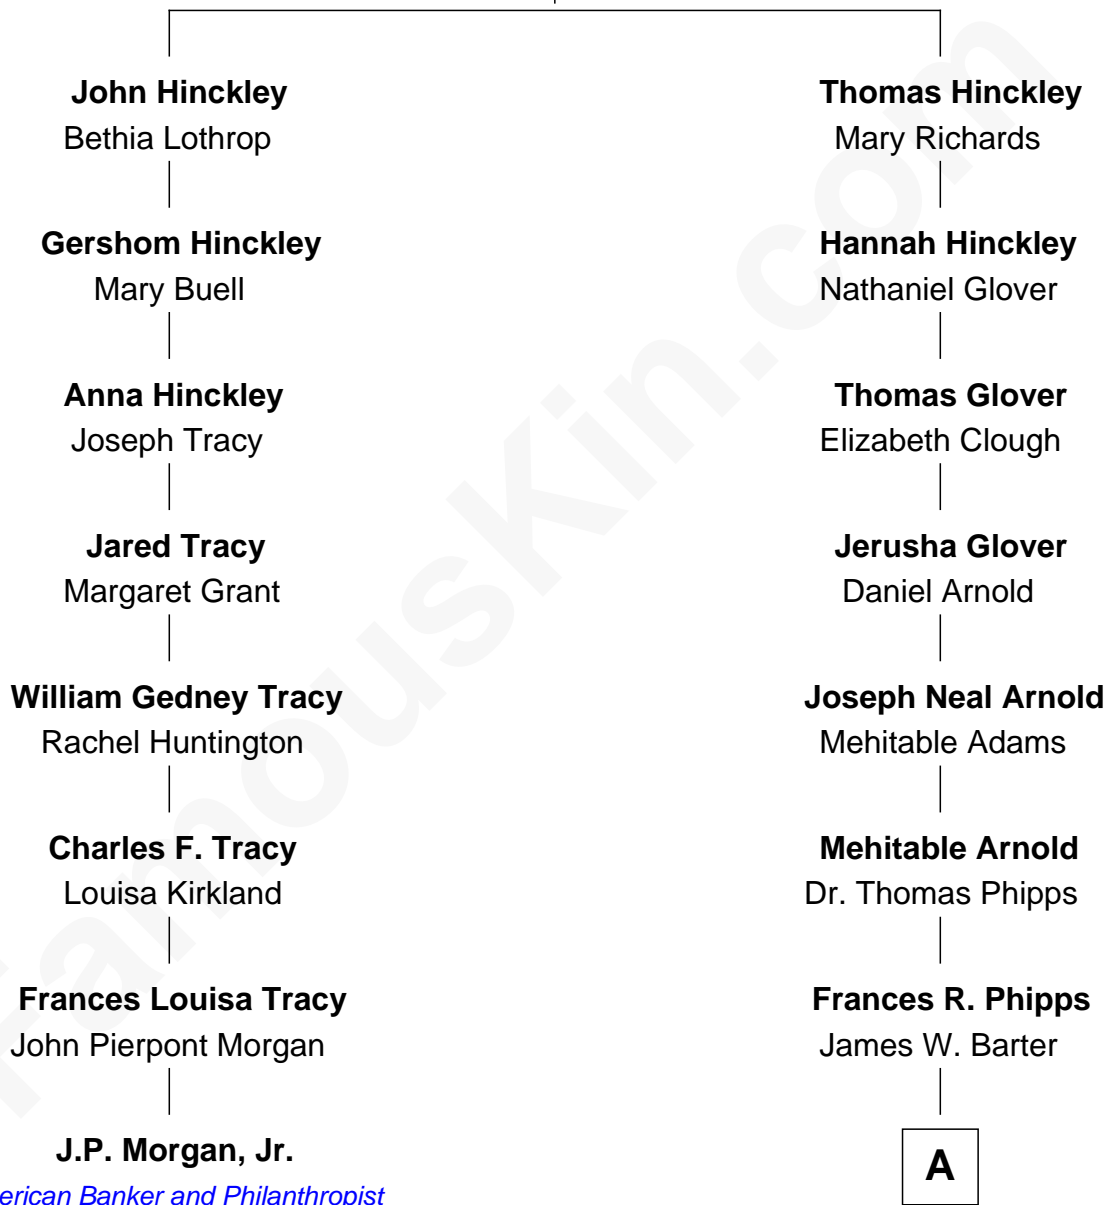

FamousKin.com Relationship Chart of

J.P. Morgan, Jr.

American Banker and Philanthropist

7th cousin 3 times removed of

Linda Hunt

TV and Movie Actress

Samuel Hinckley

Sarah Soole

A

—
Helen F. Barter
Manning Charles Davy

—
Louise Phipps Davy
Charles Edwin Hunt

—
Raymond Davy Hunt
Elsie R. Doying

—
Linda Hunt
TV and Movie Actress