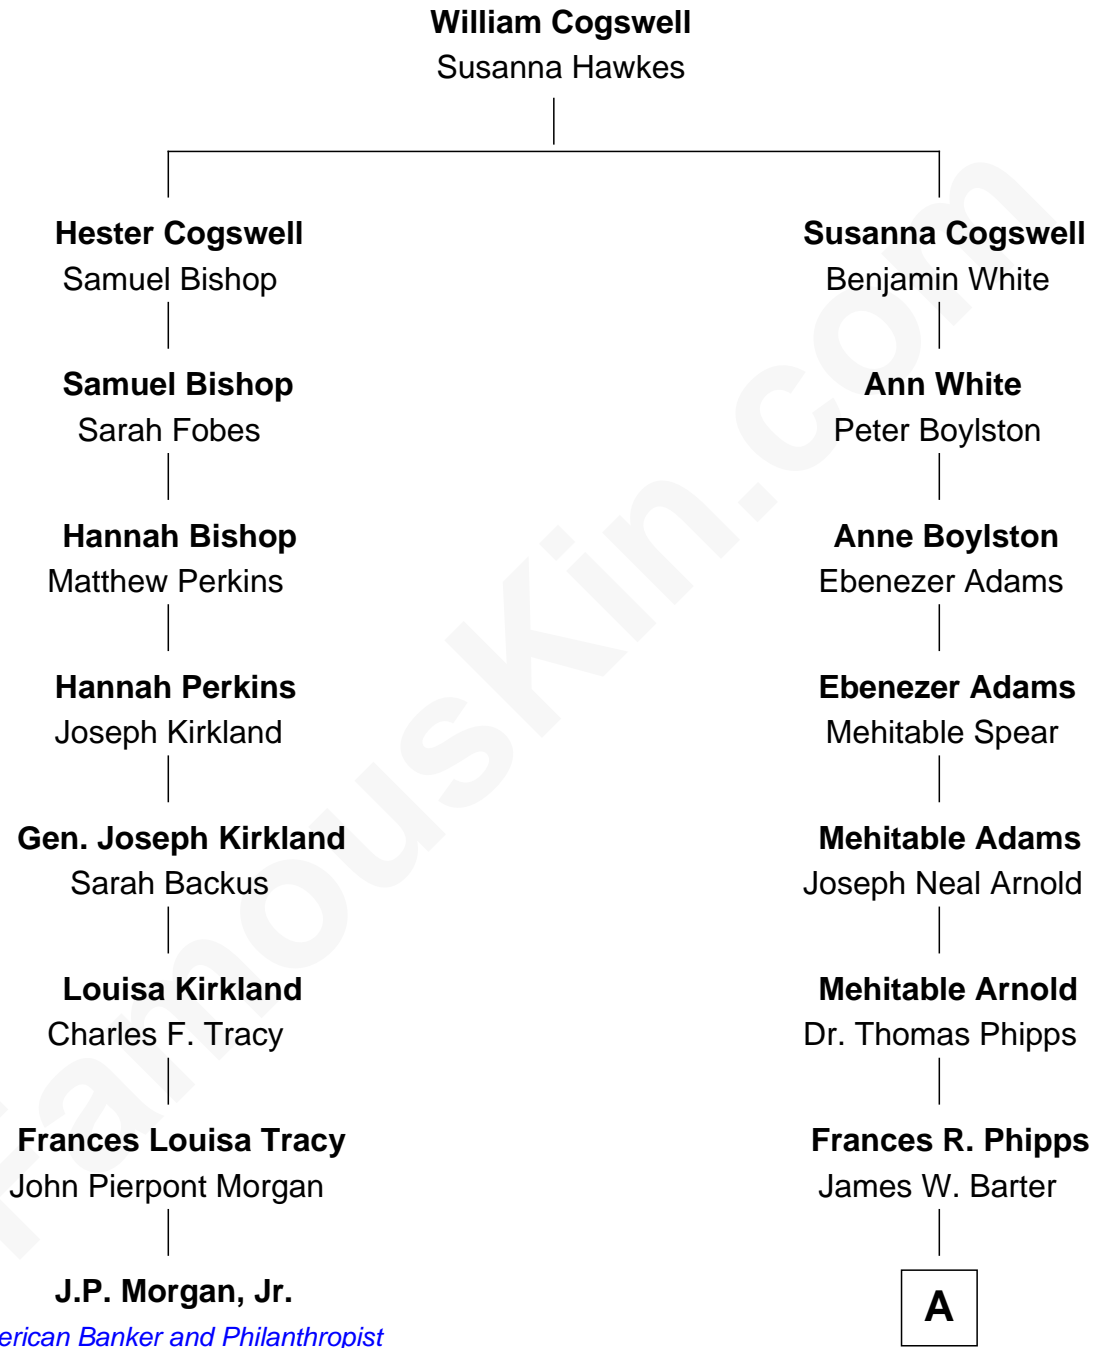

# FamousKin.com Relationship Chart of

**J.P. Morgan, Jr.**

*American Banker and Philanthropist*

7th cousin 3 times removed of

**Linda Hunt**

*TV and Movie Actress*

**A**

**Helen F. Barter**  
Manning Charles Davy

**Louise Phipps Davy**  
Charles Edwin Hunt

**Raymond Davy Hunt**  
Elsie R. Doying

**Linda Hunt**  
*TV and Movie Actress*