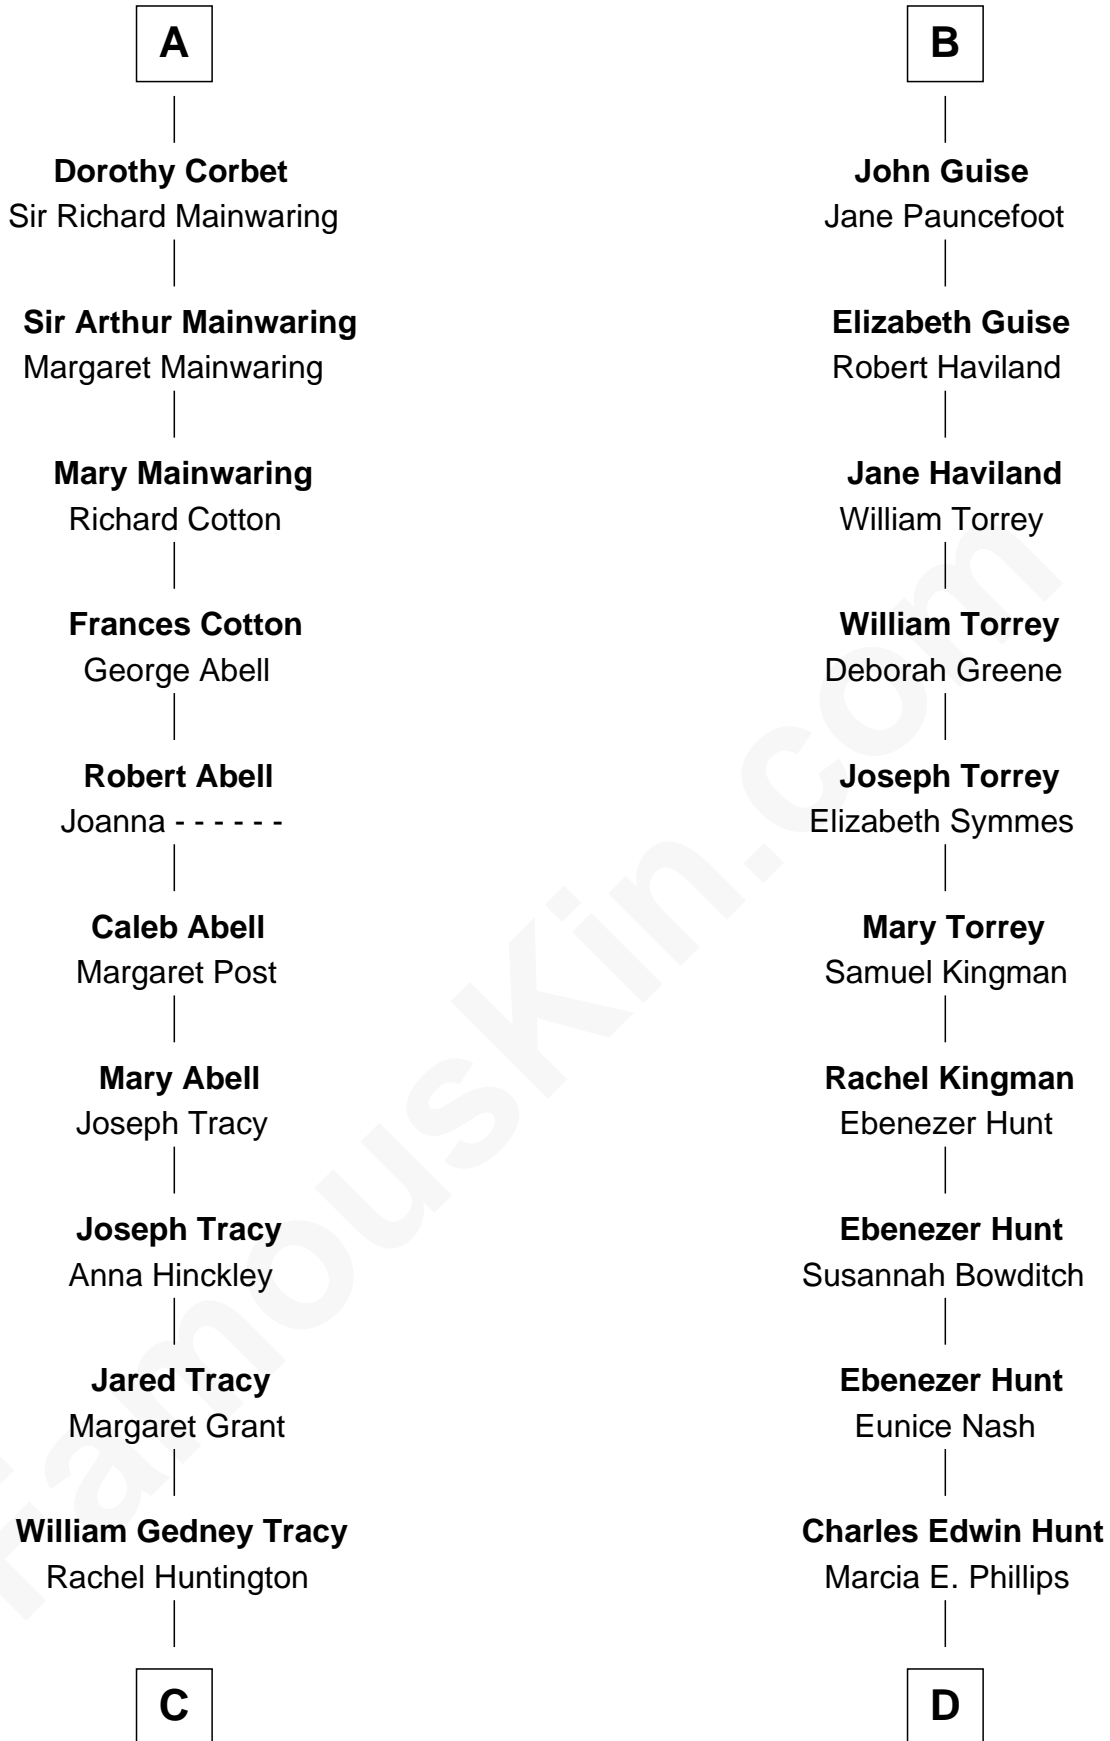

# FamousKin.com Relationship Chart of

**J.P. Morgan, Jr.**

*American Banker and Philanthropist*

19th cousin 1 time removed of

**Linda Hunt**

*TV and Movie Actress*

**C**

**Charles F. Tracy**  
Louisa Kirkland

**Frances Louisa Tracy**  
John Pierpont Morgan

**J.P. Morgan, Jr.**  
*American Banker and Philanthropist*

**D**

**Charles Phillips Hunt**  
Ella Maria Read

**Charles Edwin Hunt**  
Louise Phipps Davy

**Raymond Davy Hunt**  
Elsie R. Doying