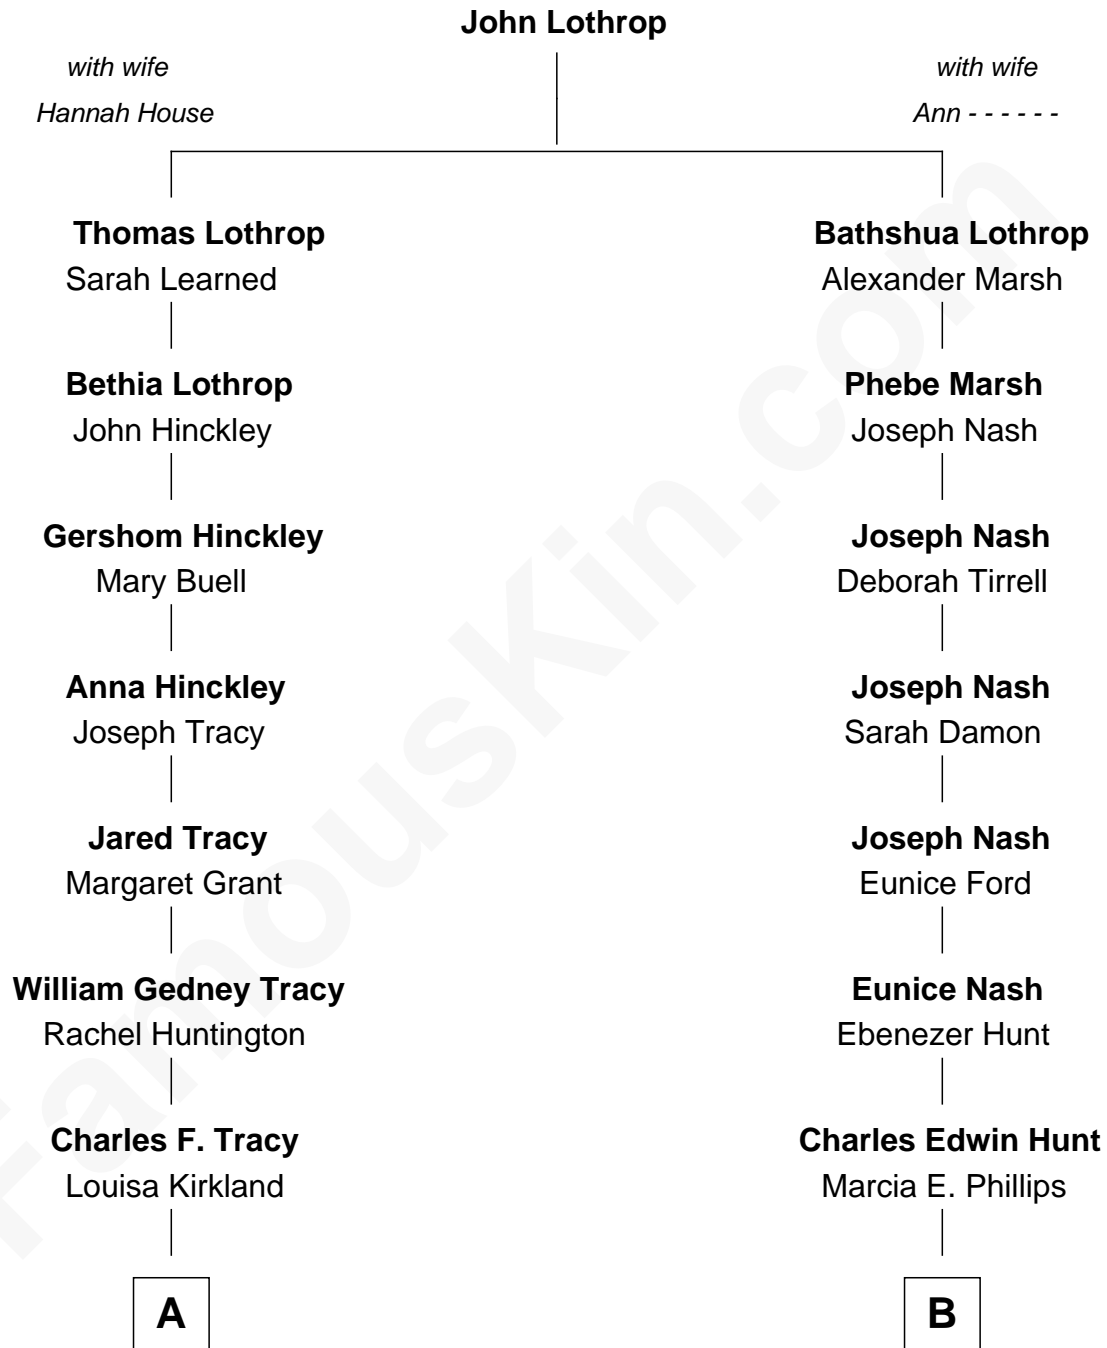

FamousKin.com Relationship Chart of

J.P. Morgan, Jr.

American Banker and Philanthropist

8th cousin 2 times removed of

Linda Hunt

TV and Movie Actress

A

Frances Louisa Tracy