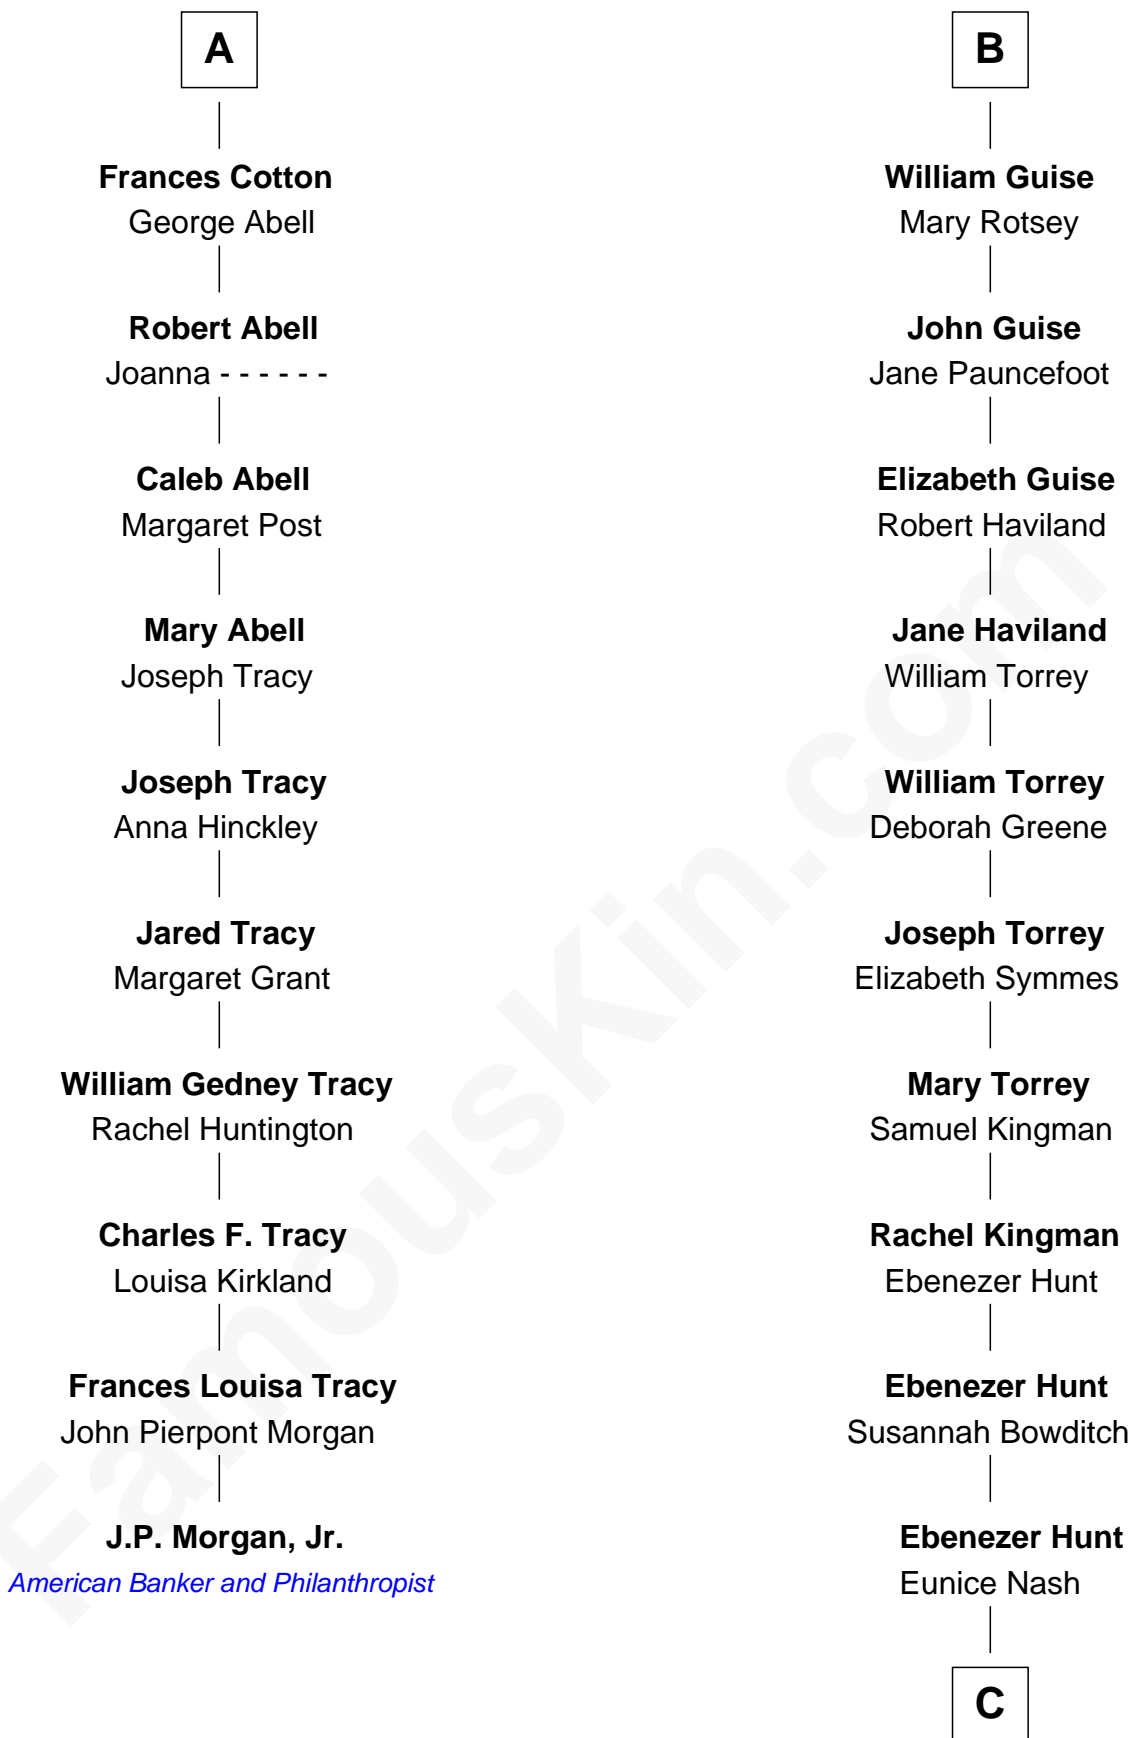

# FamousKin.com Relationship Chart of

**J.P. Morgan, Jr.**

*American Banker and Philanthropist*

**16th cousin 5 times removed of**

**Linda Hunt**

*TV and Movie Actress*

**Sir Maurice de Berkeley**

Eve la Zouche

**Cecily Mainwaring**

John Cotton

**Sir George Cotton**

Mary Onley

**Richard Cotton**

Mary Mainwaring

**A**

**Maurice de Berkeley**

Margaret - - - - -

**Thomas Berkeley**

Catherine Botetourte

**Maurice Berkeley**

Johanna Denham

**Maurice Berkeley**

Ellen Montfort

**Sir William Berkeley**

Anne Stafford

**Anne Berkeley**

Sir John Guise

**John Guise**

Tacy Grey

**B**

**C**

**Charles Edwin Hunt**