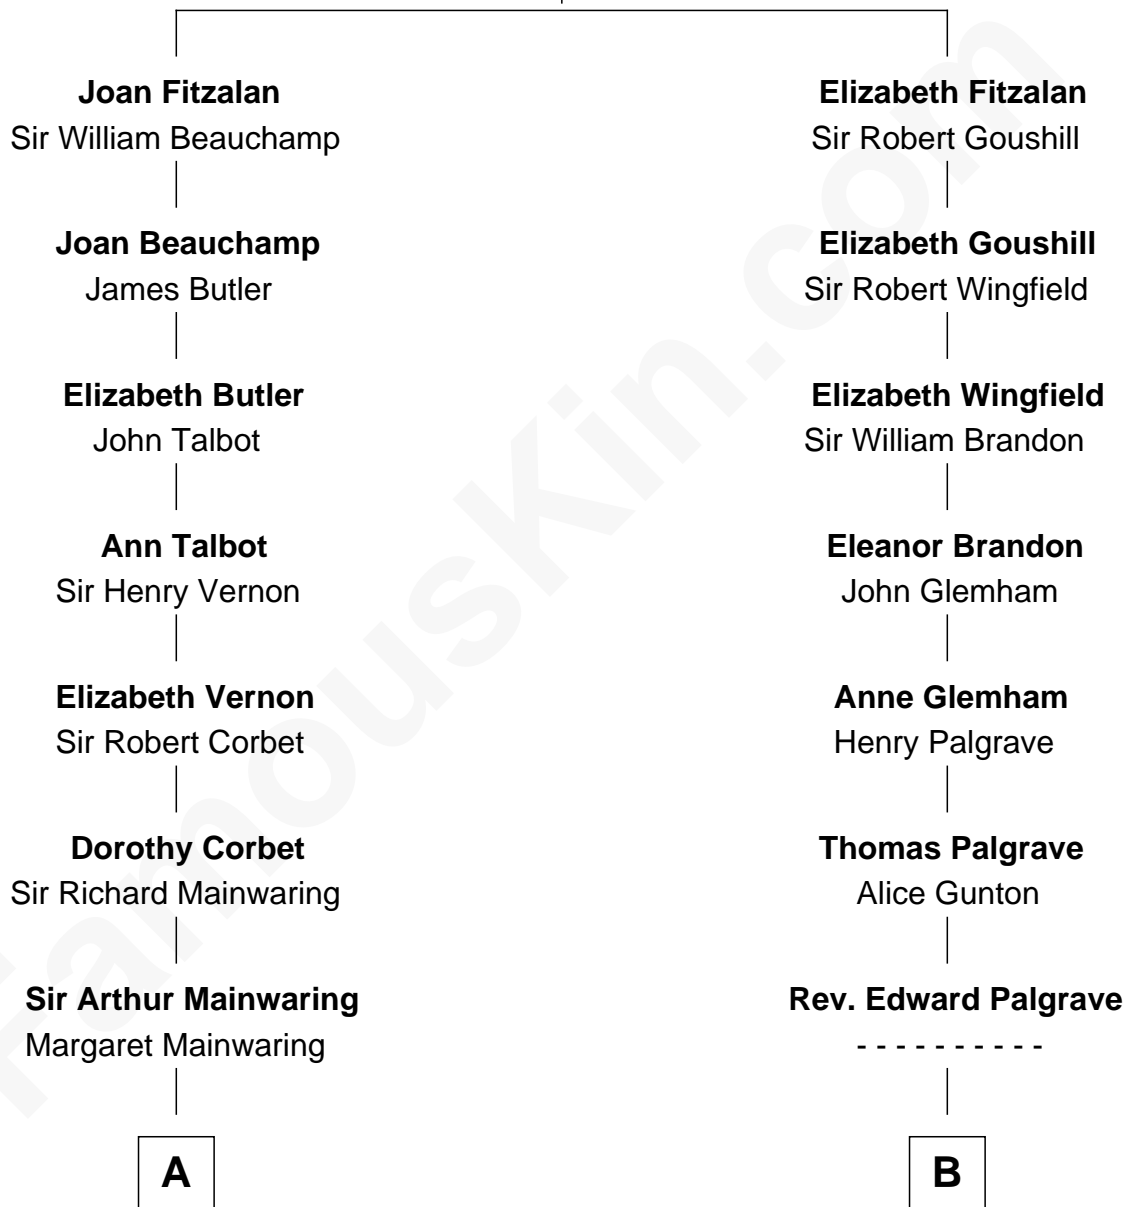

# FamousKin.com Relationship Chart of

**J.P. Morgan, Jr.**

*American Banker and Philanthropist*

17th cousin 1 time removed of

**Linda Hunt**

*TV and Movie Actress*

**Sir Richard Fitzalan**

Elizabeth de Bohun