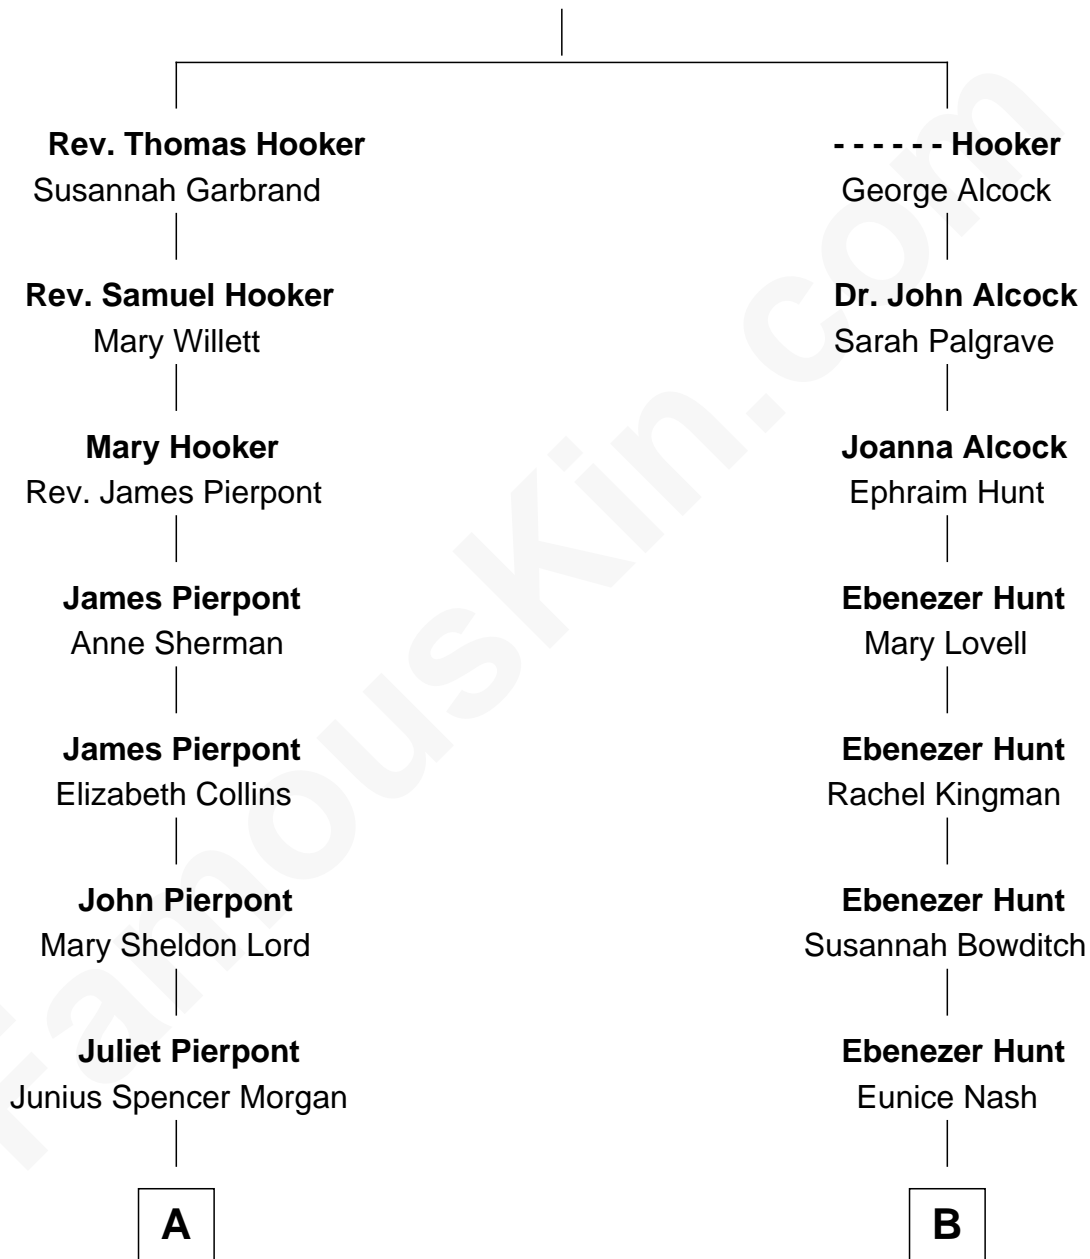

FamousKin.com Relationship Chart of

J.P. Morgan, Jr.

American Banker and Philanthropist

8th cousin 3 times removed of

Linda Hunt

TV and Movie Actress

Thomas Hooker

A

John Pierpont Morgan
Frances Louisa Tracy

J.P. Morgan, Jr.
American Banker and Philanthropist

B

Charles Edwin Hunt
Marcia E. Phillips

Charles Phillips Hunt
Ella Maria Read

Charles Edwin Hunt
Louise Phipps Davy