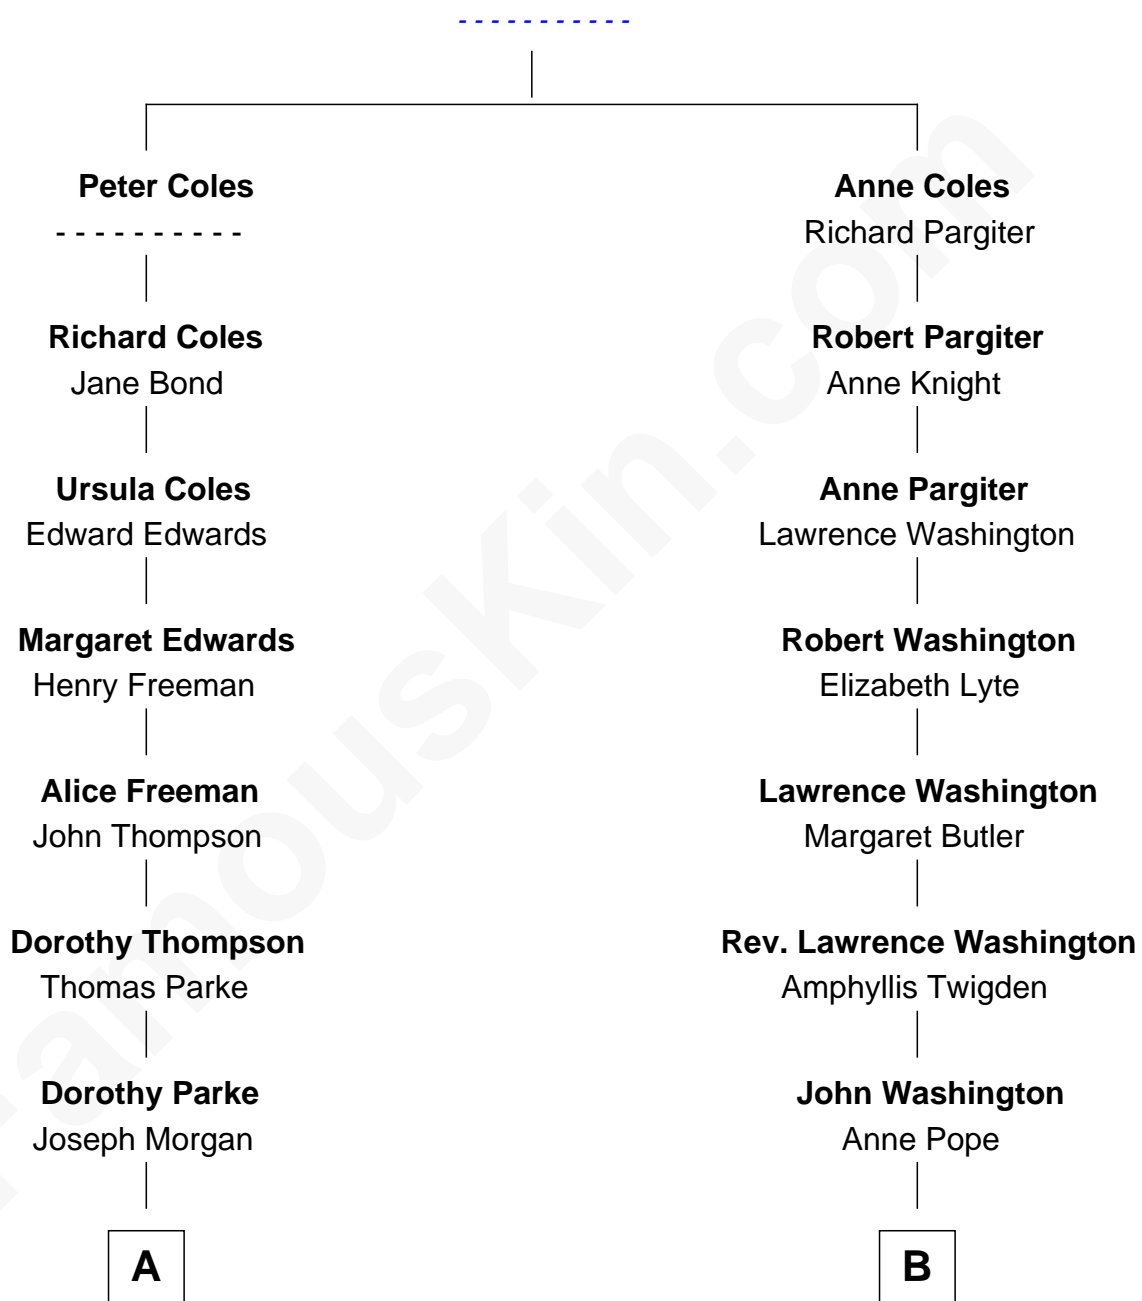

FamousKin.com Relationship Chart of

J.P. Morgan, Jr.

American Banker and Philanthropist

13th cousin 2 times removed of

General George S. Patton

U.S. Army - World War II

Richard Coles

A

Martha Morgan

Joseph Perkins

Mary Perkins

Rev. Daniel Kirtland

Joseph Kirkland

Hannah Perkins

Gen. Joseph Kirkland

Sarah Backus

Louisa Kirkland

Charles F. Tracy

Frances Louisa Tracy

John Pierpont Morgan

J.P. Morgan, Jr.

American Banker and Philanthropist

B

Lawrence Washington

Mildred Warner

Mildred Washington

Roger Gregory

Frances Gregory

Francis Thornton

William Thornton

Martha Stuart

William Thorton