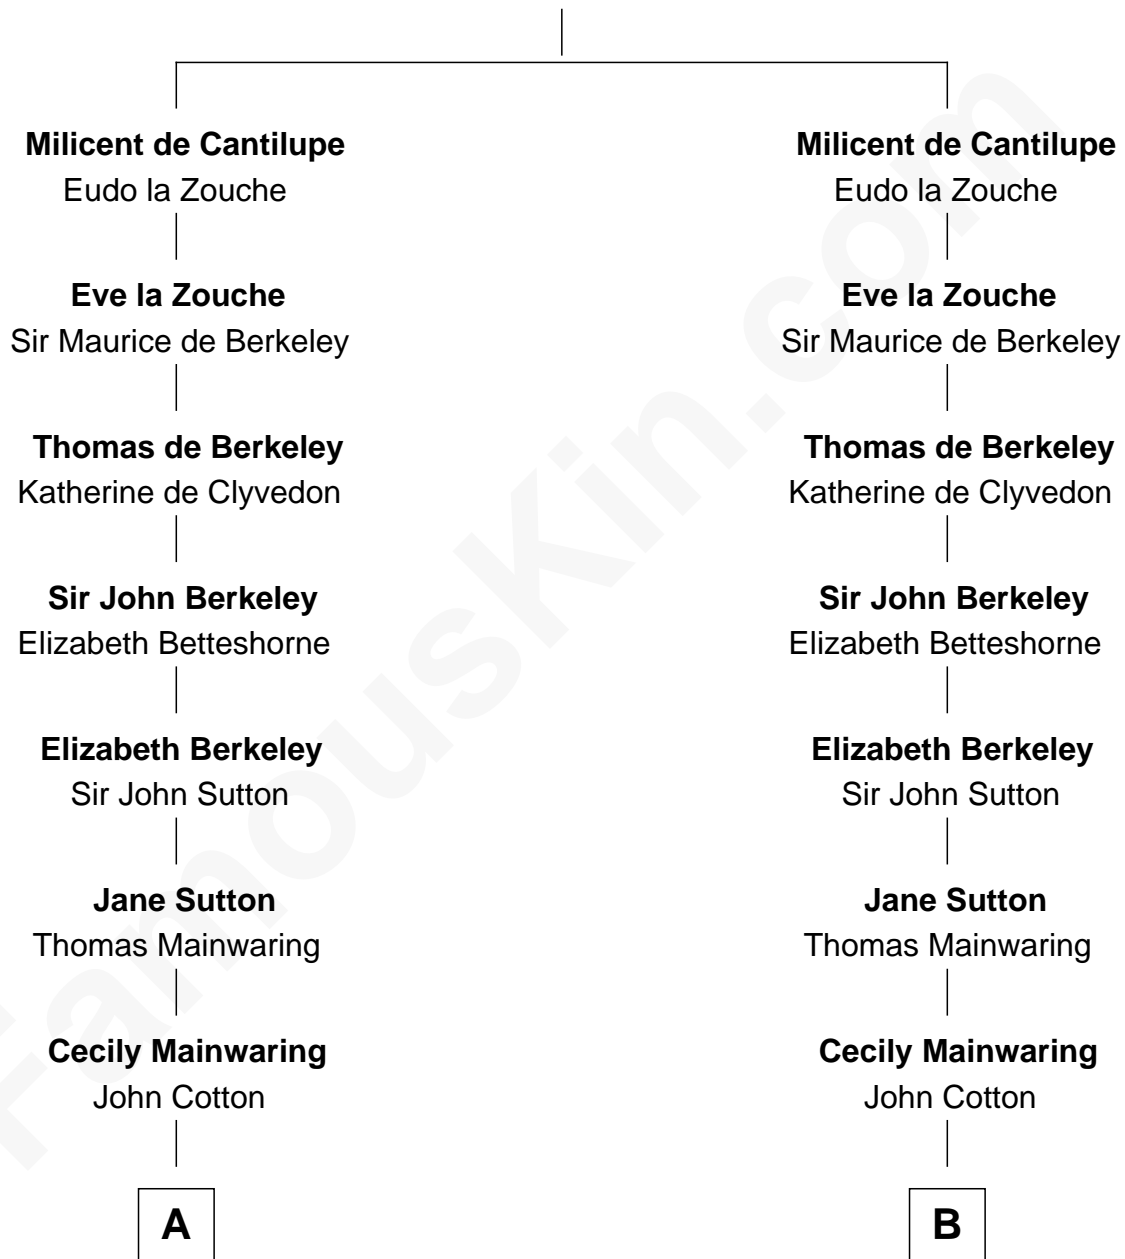

FamousKin.com Relationship Chart of

J.P. Morgan, Jr.

American Banker and Philanthropist

18th cousin 2 times removed of

Elizabeth Montgomery

TV Actress - "Bewitched"

Sir William de Cantilupe

Eve de Braiose

C

Frances Louisa Tracy

John Pierpont Morgan

J.P. Morgan, Jr.

American Banker and Philanthropist

D

Nathan Barney

Mary A. Deverell