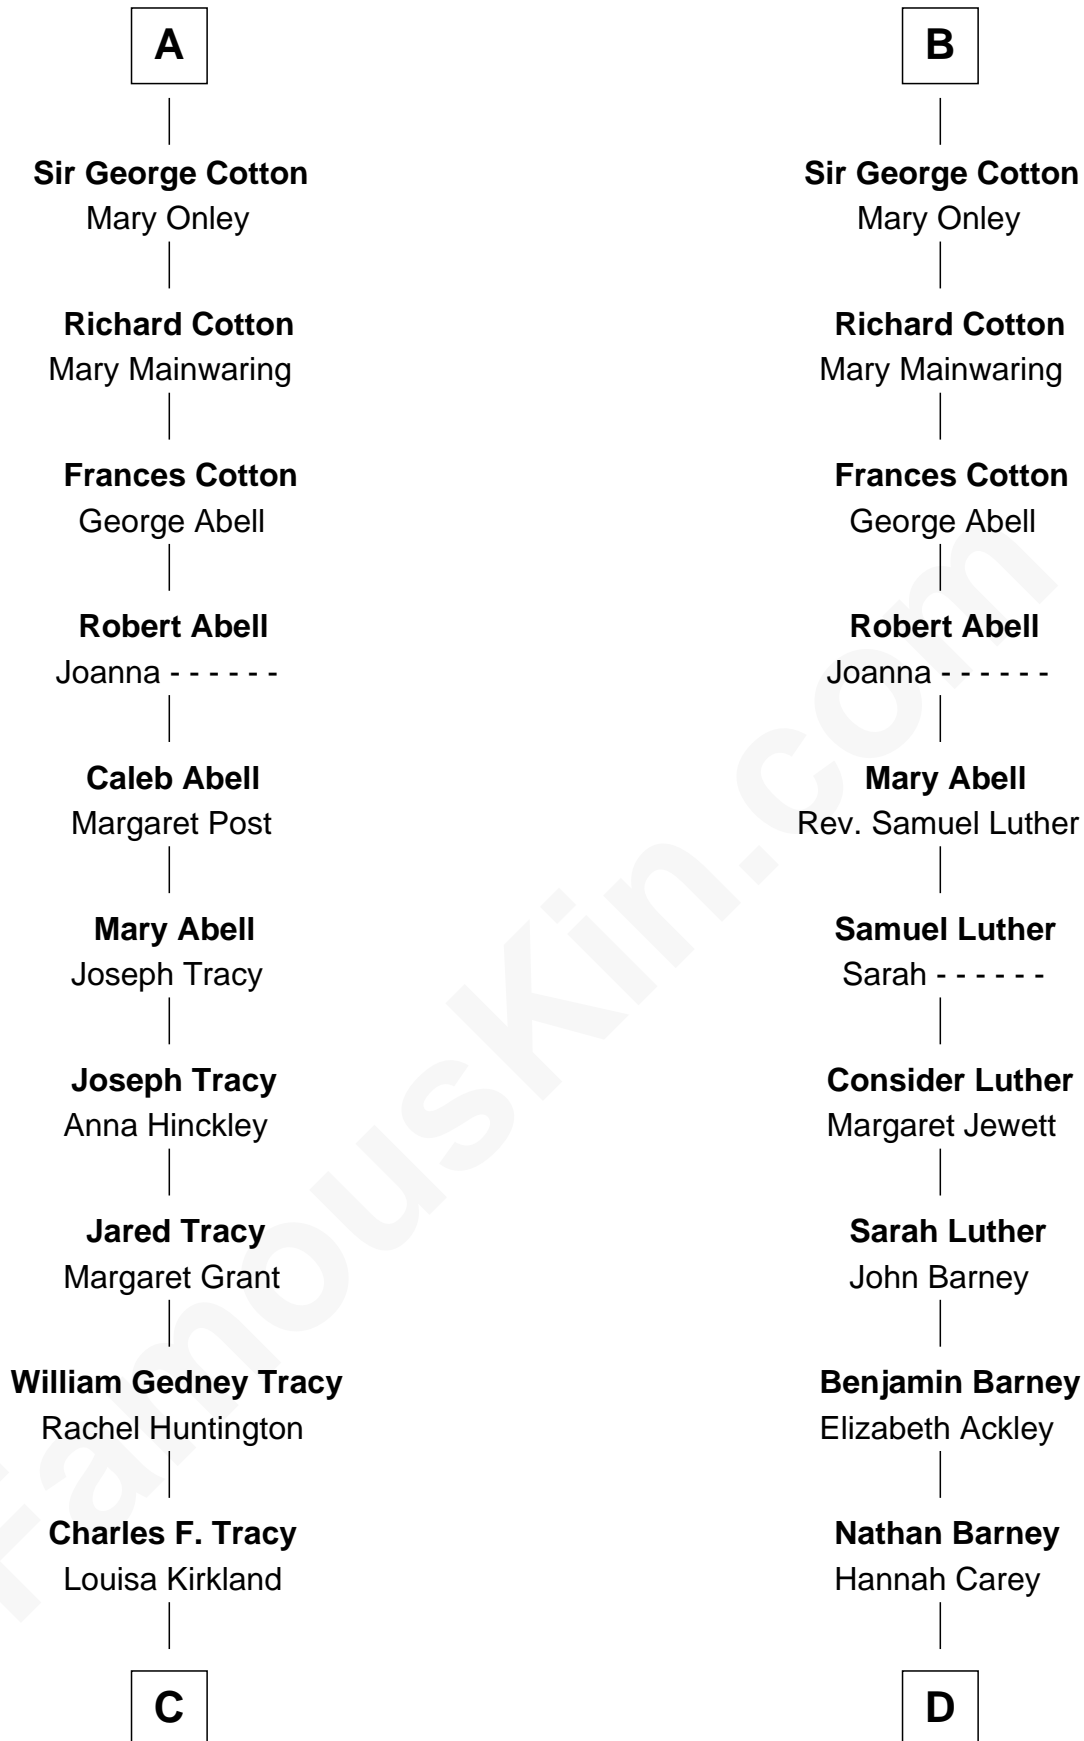

FamousKin.com Relationship Chart of

J.P. Morgan, Jr.

American Banker and Philanthropist

18th cousin 2 times removed of

Elizabeth Montgomery

TV Actress - "Bewitched"

Sir William de Cantilupe

Eve de Braiose