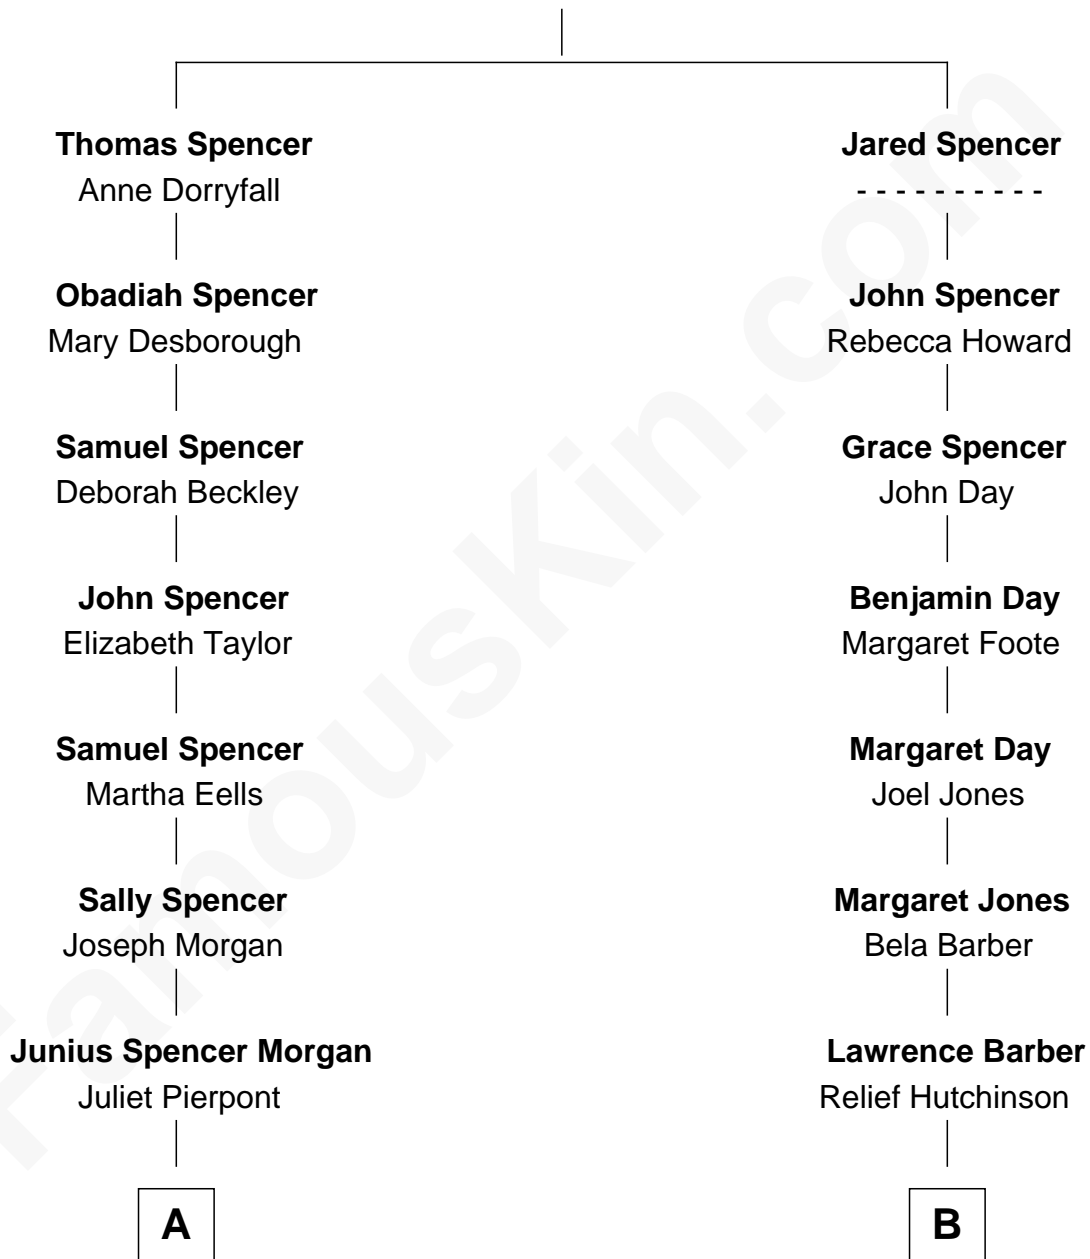

FamousKin.com Relationship Chart of

J.P. Morgan, Jr.

American Banker and Philanthropist

8th cousin 2 times removed of

Warren Buffett

Chairman & CEO, Berkshire Hathaway

Gerard Spencer

Alice Whitbread

A

John Pierpont Morgan
Frances Louisa Tracy

J.P. Morgan, Jr.
American Banker and Philanthropist

B

Ford Bela Barber
Susan Ann Watson

Stella Frances Barber
John Ammon Stahl

Leila Stahl
Howard Homan Buffett

Warren Buffett
Chairman & CEO, Berkshire Hathaway