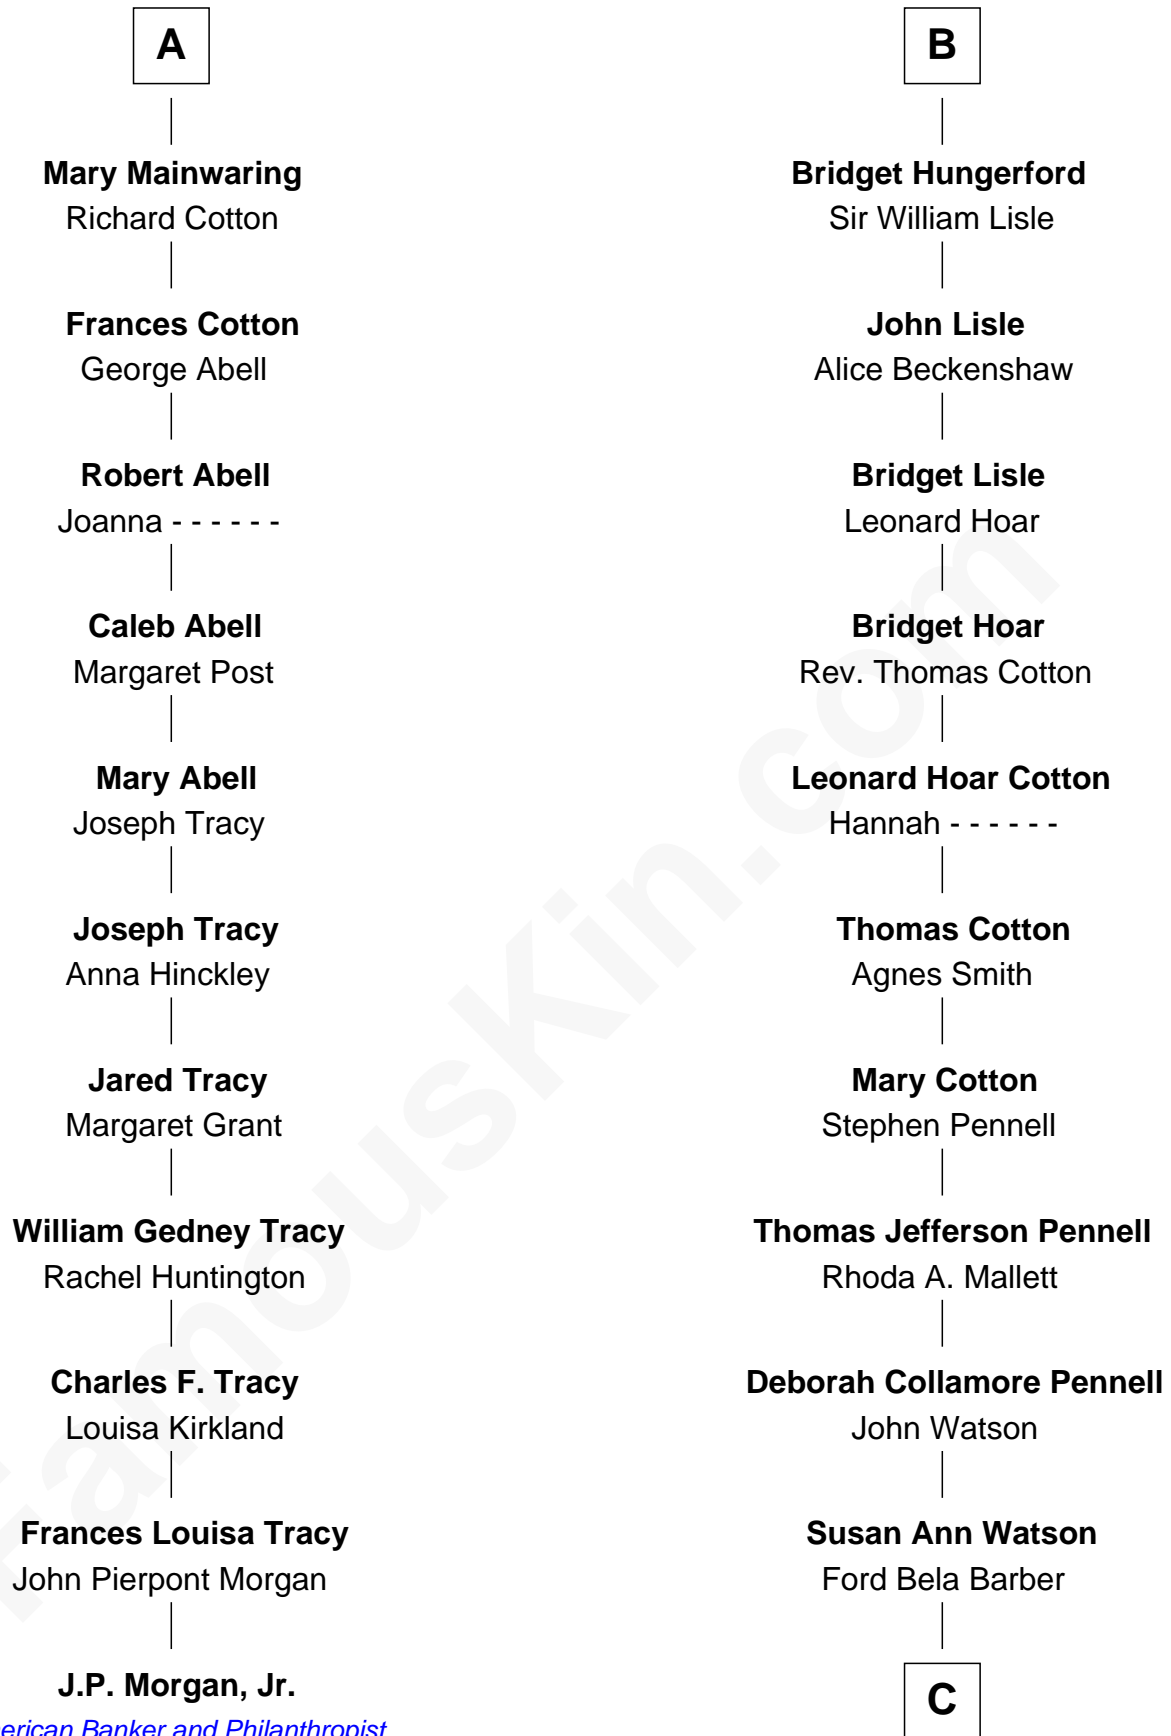

FamousKin.com Relationship Chart of

J.P. Morgan, Jr.

American Banker and Philanthropist

17th cousin 2 times removed of

Warren Buffett

Chairman & CEO, Berkshire Hathaway

Sir Richard Fitzalan

Elizabeth de Bohun

C

Stella Frances Barber

John Ammon Stahl

Leila Stahl

Howard Homan Buffett

Warren Buffett

Chairman & CEO, Berkshire Hathaway

FamousKin.com