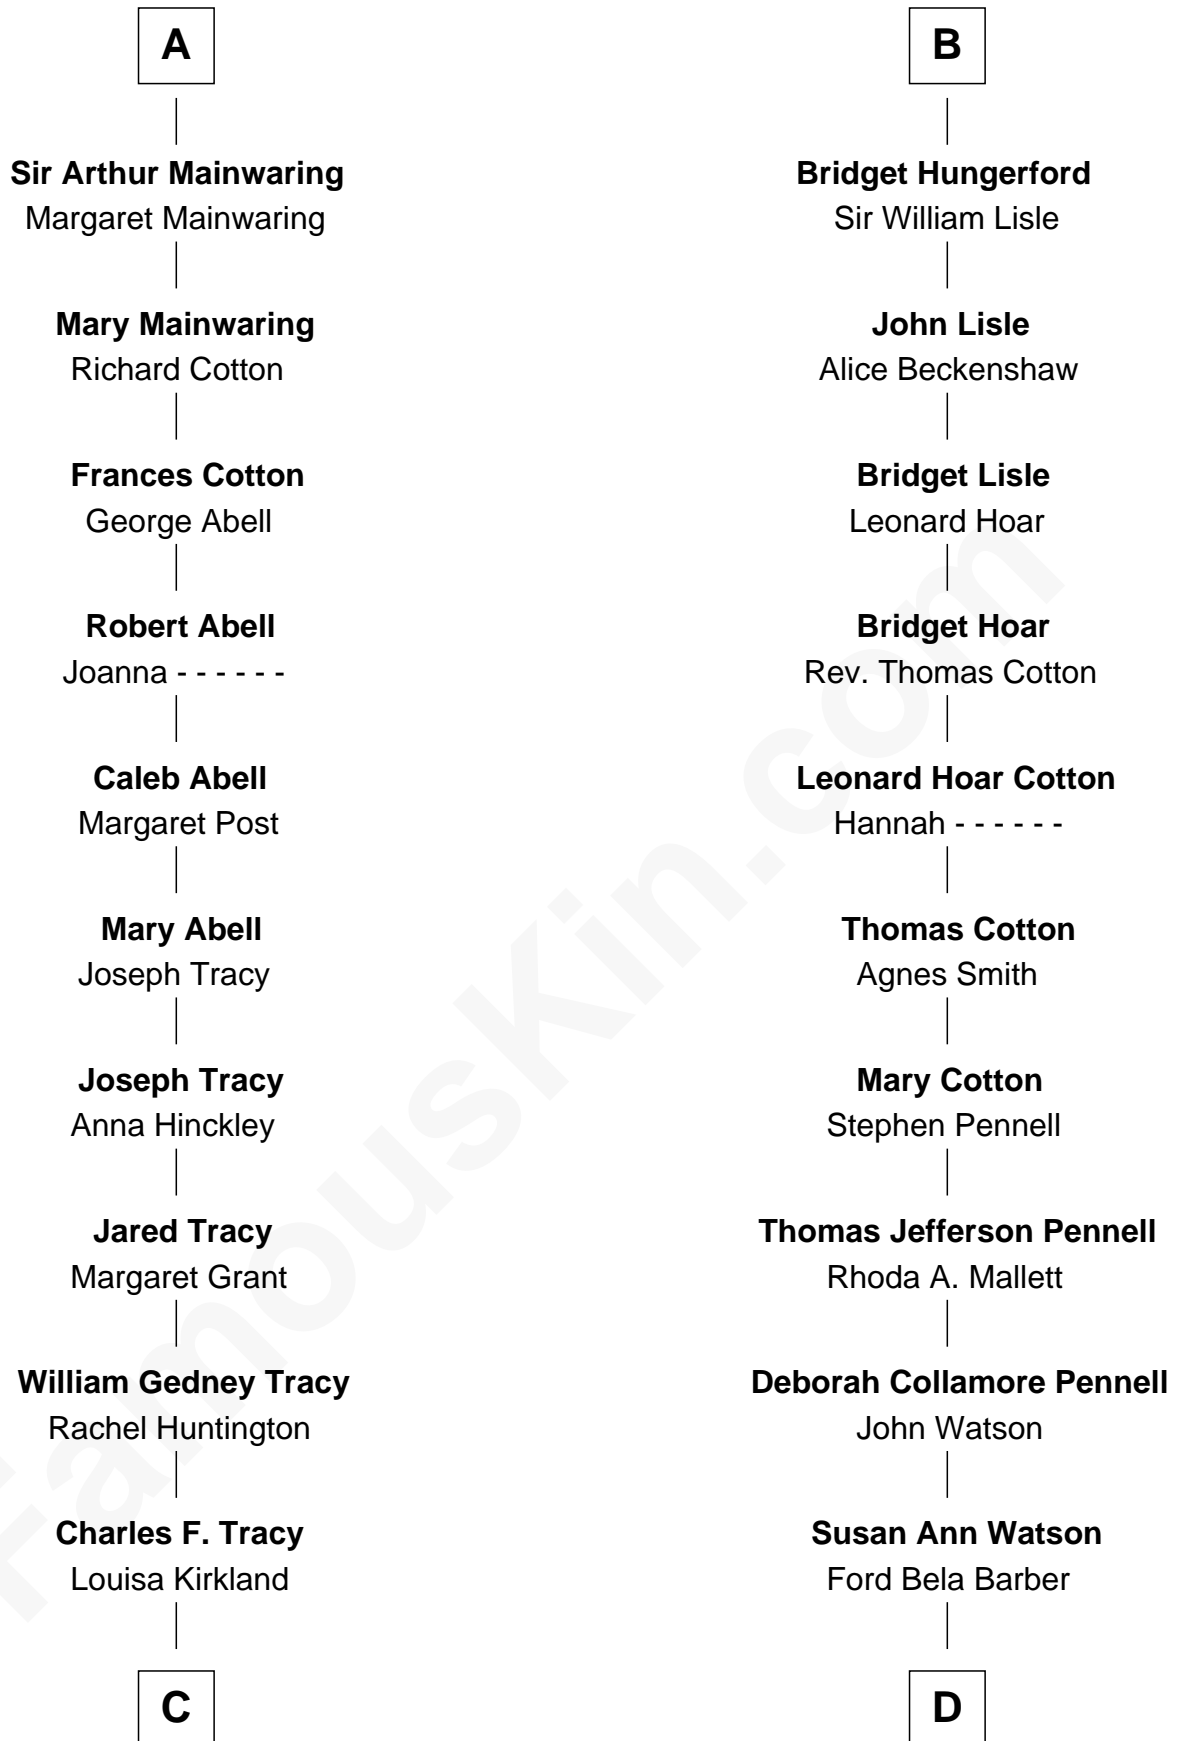

FamousKin.com Relationship Chart of

J.P. Morgan, Jr.

American Banker and Philanthropist

18th cousin 1 time removed of

Warren Buffett

Chairman & CEO, Berkshire Hathaway

C

Frances Louisa Tracy