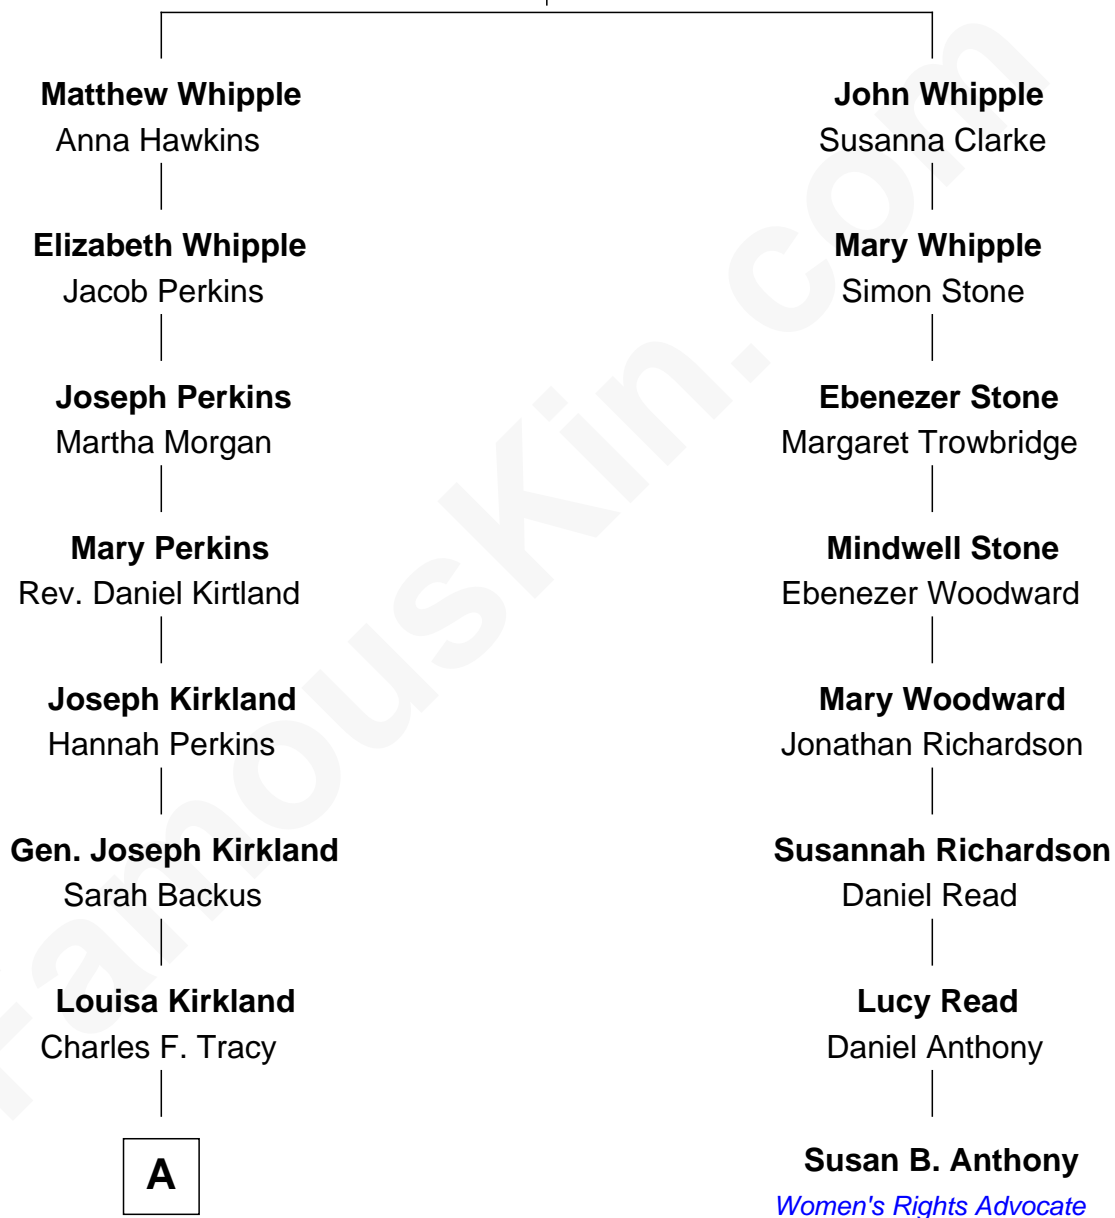

# FamousKin.com Relationship Chart of

**J.P. Morgan, Jr.**

*American Banker and Philanthropist*

7th cousin 1 time removed of

**Susan B. Anthony**

*Women's Rights Advocate*

**Matthew Whipple**

Joan - - - - -

**A**

—  
**Frances Louisa Tracy**

John Pierpont Morgan

—  
**J.P. Morgan, Jr.**

*American Banker and Philanthropist*

FamousKin.com