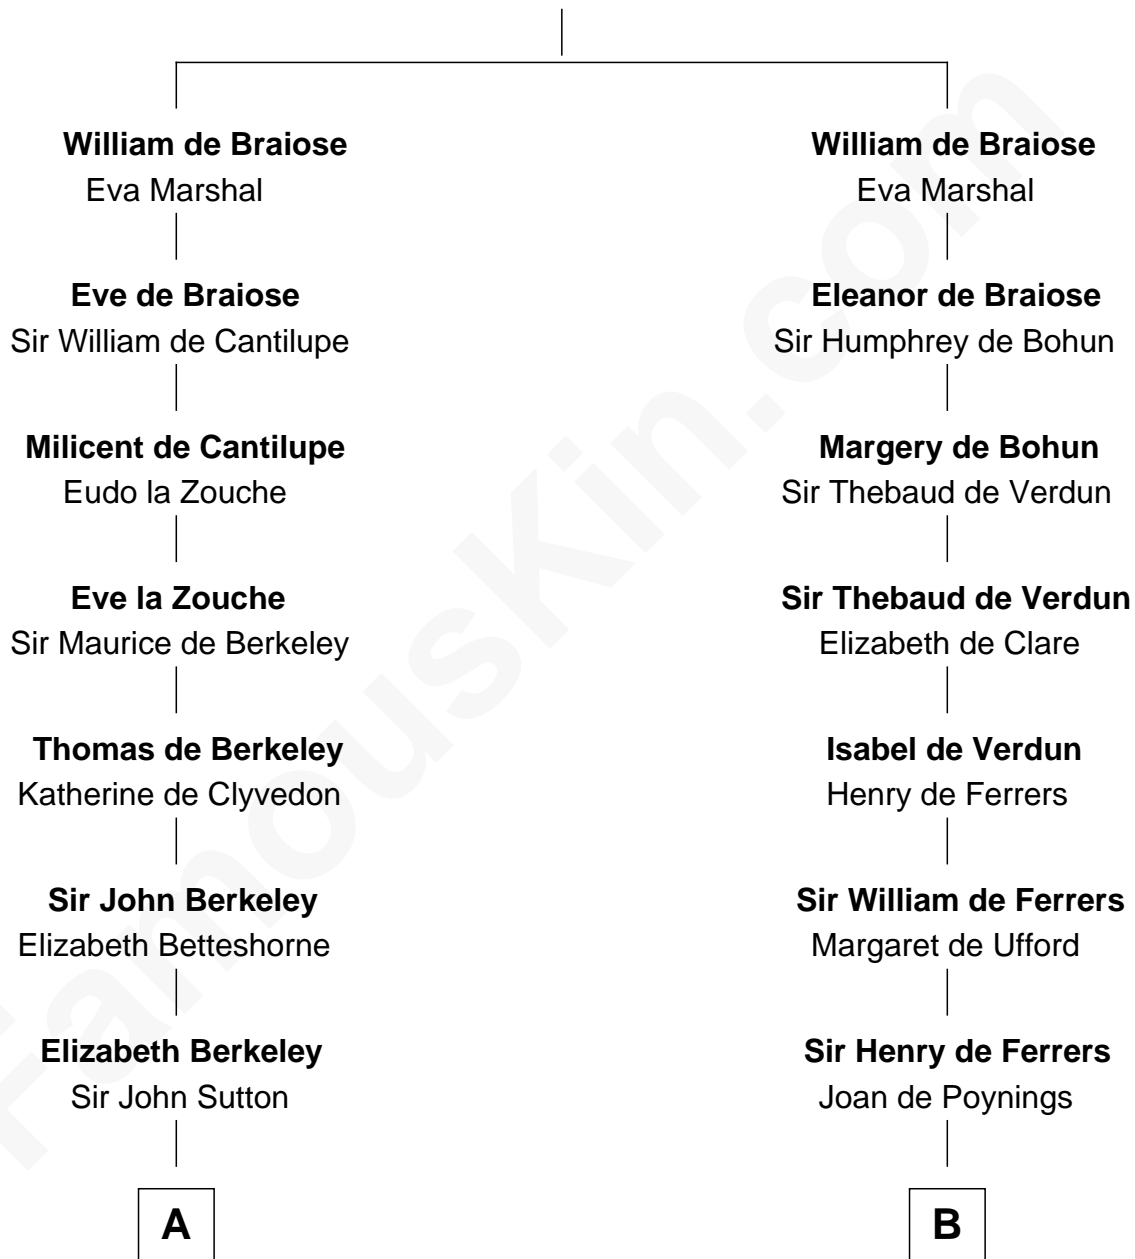

# FamousKin.com Relationship Chart of

**J.P. Morgan, Jr.**

*American Banker and Philanthropist*

20th cousin 1 time removed of

**Susan B. Anthony**

*Women's Rights Advocate*

**Reginald de Braiose**

**C**

**William Gedney Tracy**

Rachel Huntington

**Charles F. Tracy**

Louisa Kirkland

**Frances Louisa Tracy**

John Pierpont Morgan

**J.P. Morgan, Jr.**

*American Banker and Philanthropist*

Lucy Read

**Susan B. Anthony**

*Women's Rights Advocate*