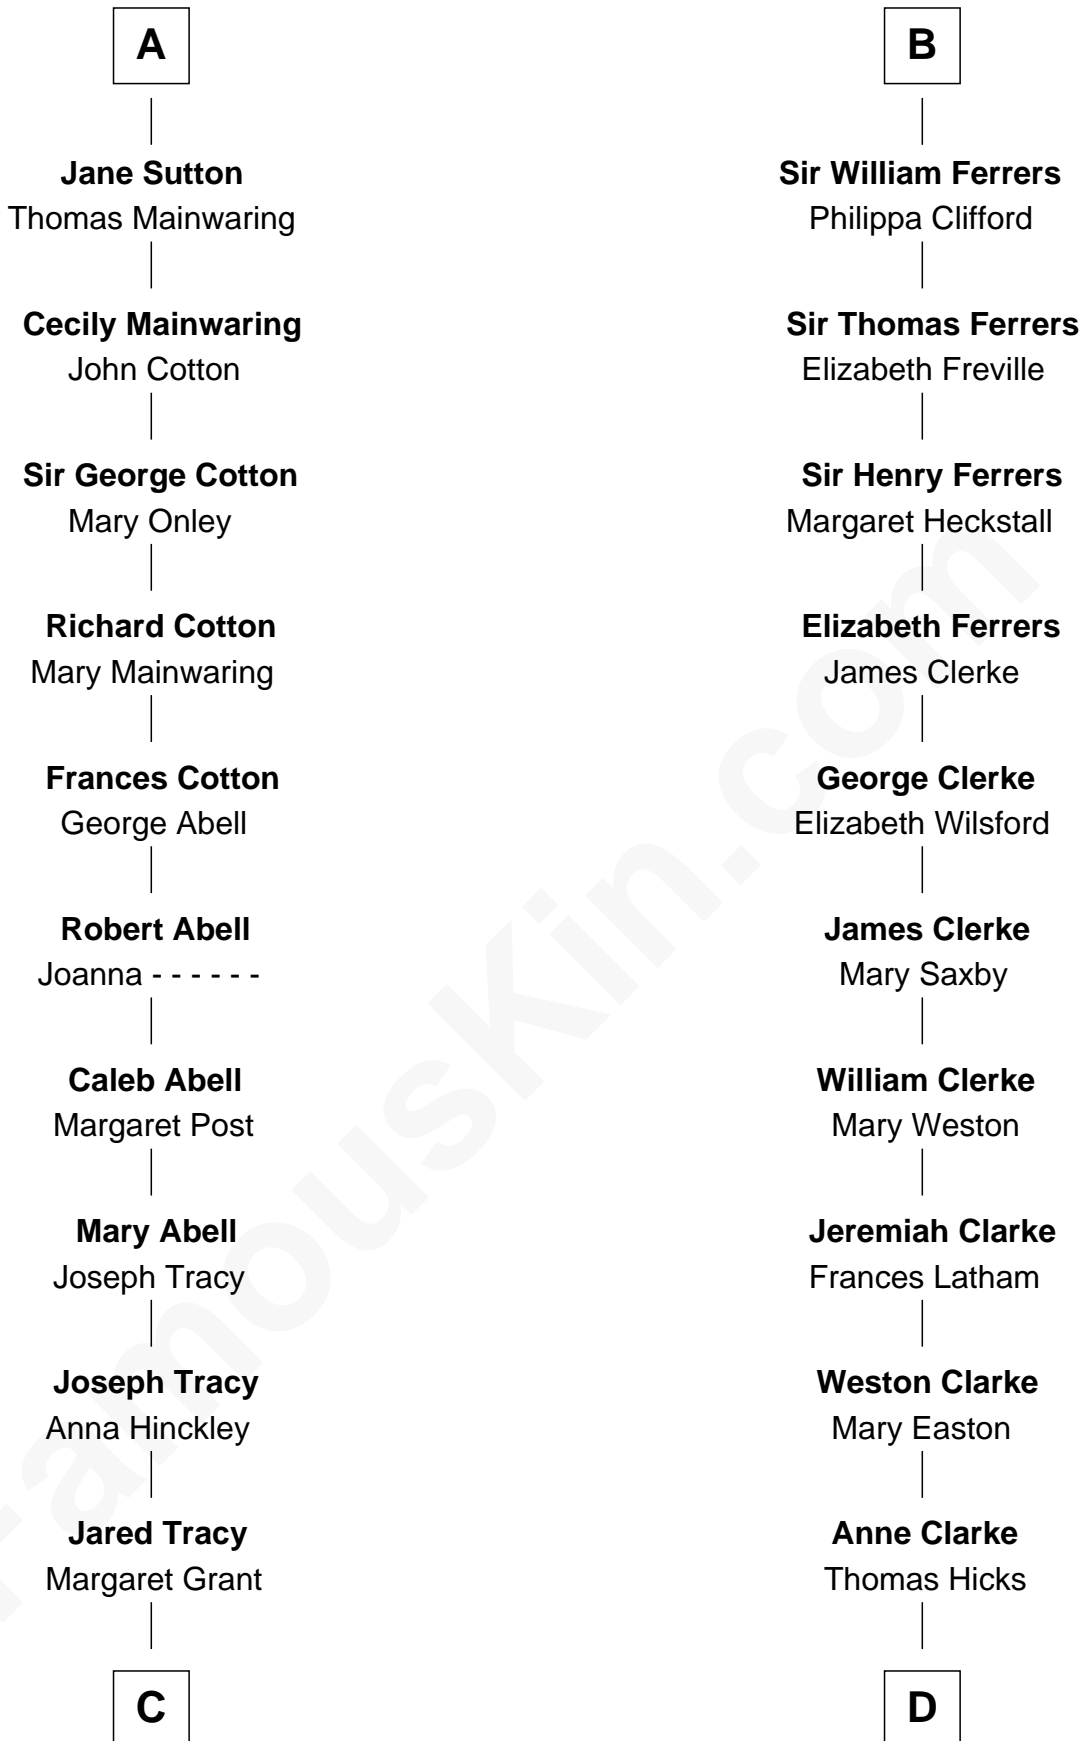

# FamousKin.com Relationship Chart of

**J.P. Morgan, Jr.**

*American Banker and Philanthropist*

20th cousin 1 time removed of

**Susan B. Anthony**

*Women's Rights Advocate*

**Reginald de Braiose**

**C**

**William Gedney Tracy**

Rachel Huntington

**Charles F. Tracy**

Louisa Kirkland

**Frances Louisa Tracy**

John Pierpont Morgan

**J.P. Morgan, Jr.**

*American Banker and Philanthropist*

Lucy Read

**Susan B. Anthony**

*Women's Rights Advocate*