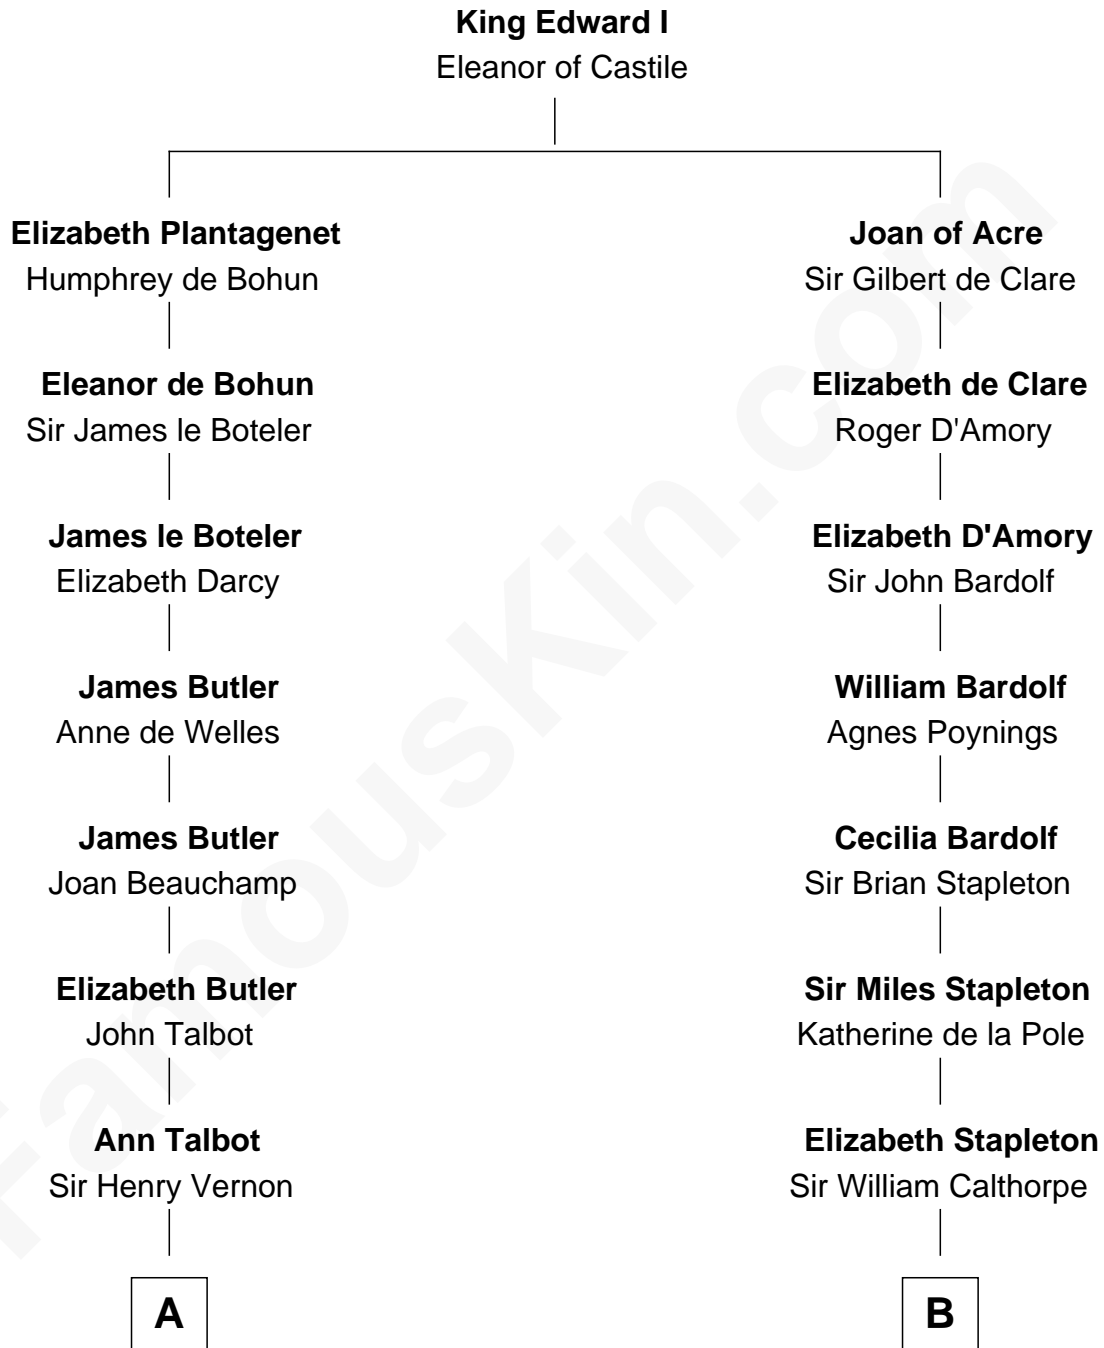

FamousKin.com Relationship Chart of

J.P. Morgan, Jr.

American Banker and Philanthropist

13th cousin 7 times removed of

Rev. George Burroughs

Executed for Witchcraft, Salem 1692

C

—
William Gedney Tracy

Rachel Huntington

—
Charles F. Tracy

Louisa Kirkland

—
Frances Louisa Tracy

John Pierpont Morgan

—
J.P. Morgan, Jr.

American Banker and Philanthropist

FamousKin.com