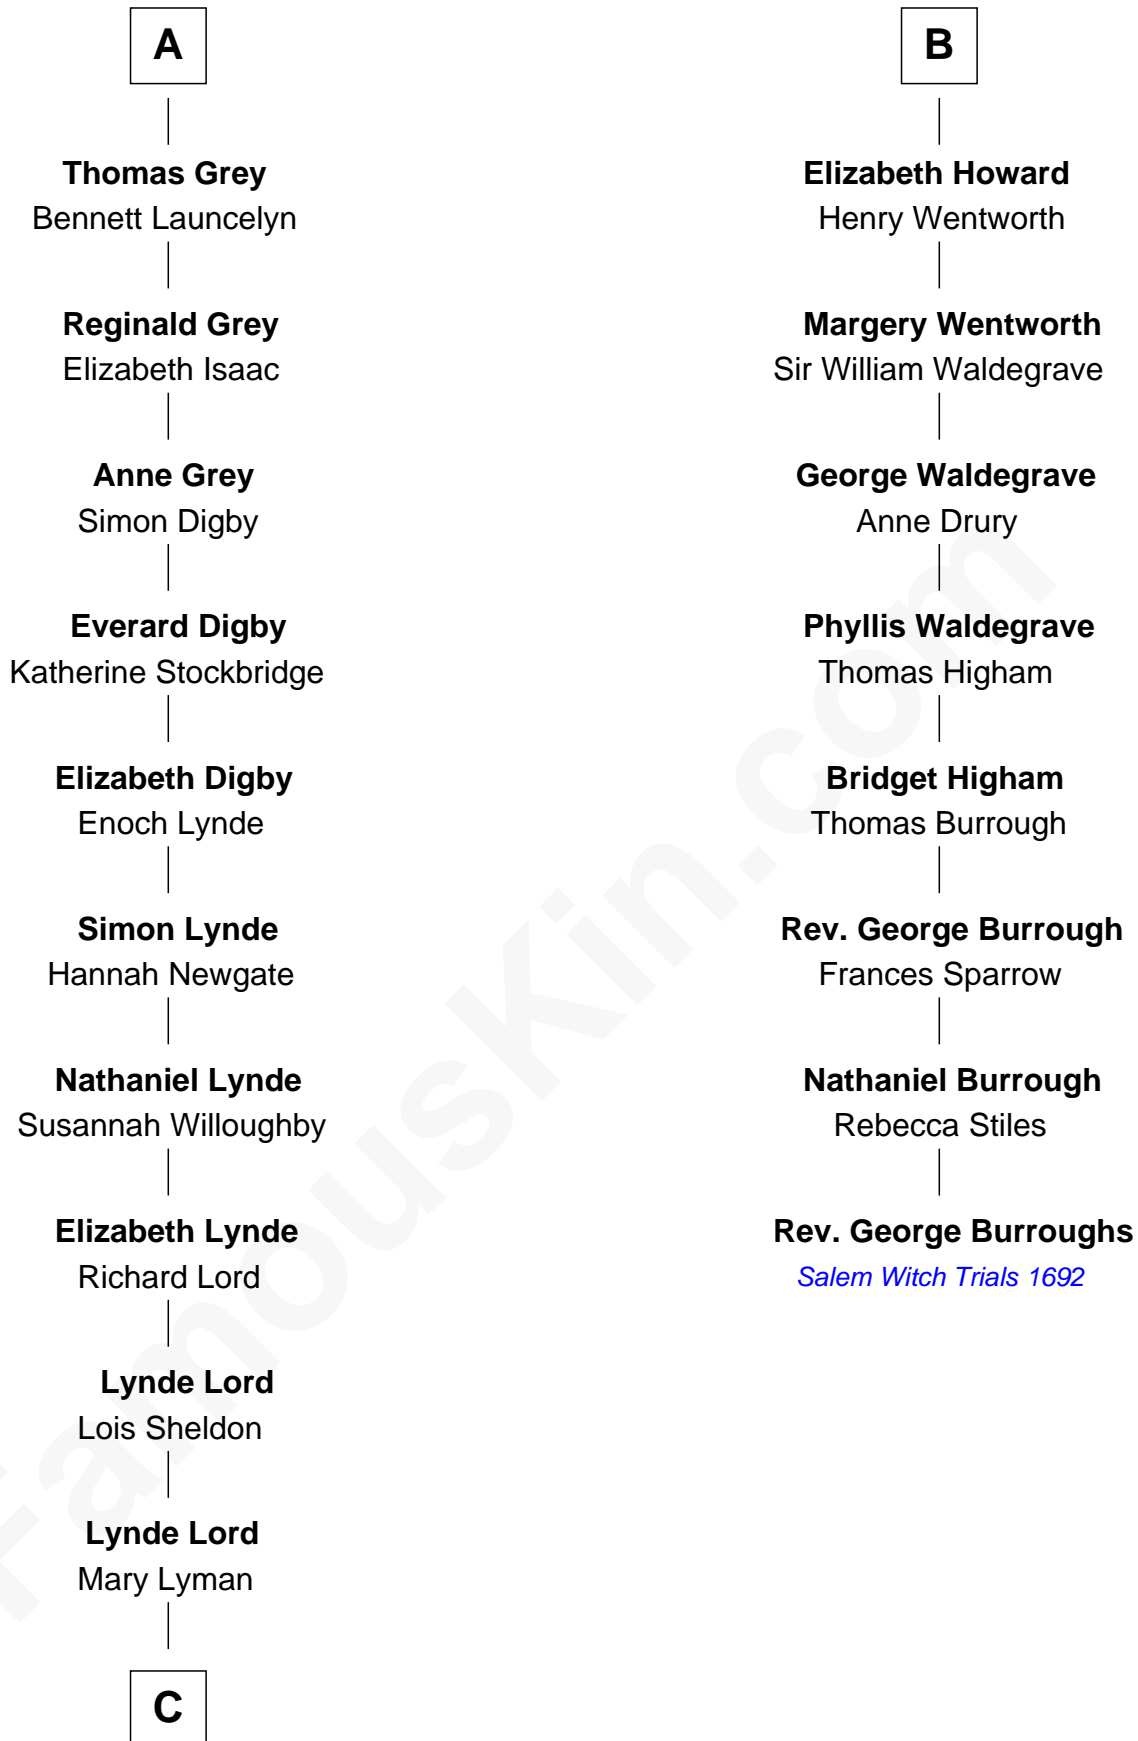

# FamousKin.com Relationship Chart of

**J.P. Morgan, Jr.**

*American Banker and Philanthropist*

**14th cousin 6 times removed of**

**Rev. George Burroughs**

*Executed for Witchcraft, Salem 1692*

**C**

—  
**Mary Sheldon Lord**

John Pierpont

—  
**Juliet Pierpont**

Junius Spencer Morgan

—  
**John Pierpont Morgan**

Frances Louisa Tracy

—  
**J.P. Morgan, Jr.**

*American Banker and Philanthropist*

FamousKin.com