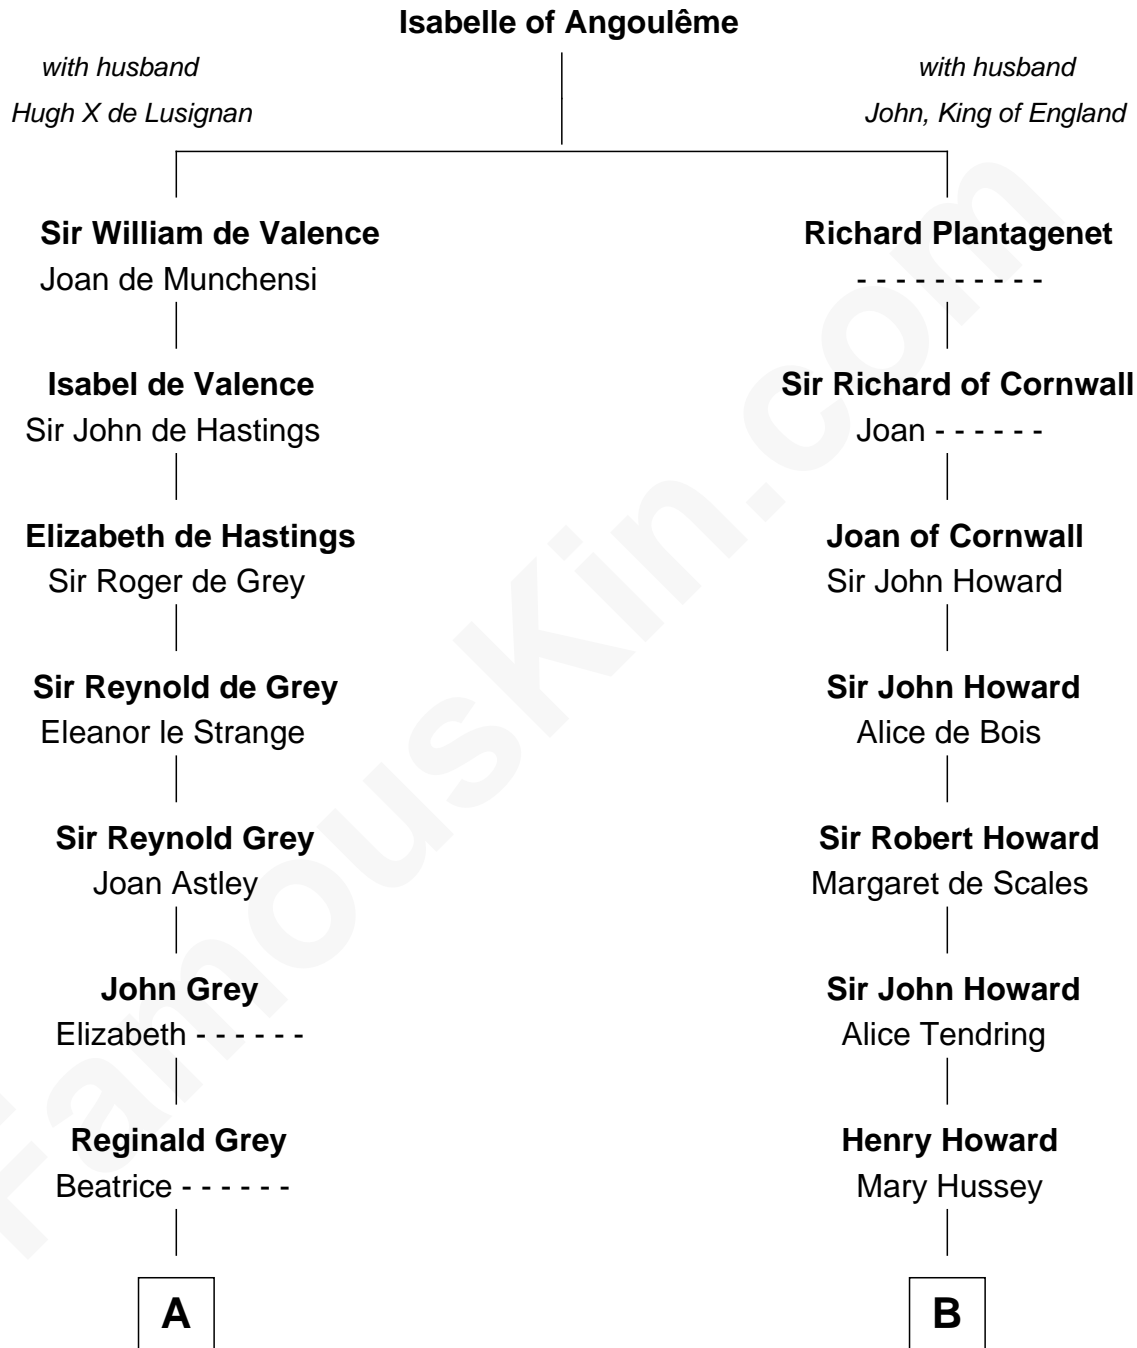

# FamousKin.com Relationship Chart of

**J.P. Morgan, Jr.**

*American Banker and Philanthropist*

**14th cousin 6 times removed of**

**Rev. George Burroughs**

*Executed for Witchcraft, Salem 1692*

**C**

—  
**Mary Sheldon Lord**

John Pierpont

—  
**Juliet Pierpont**

Junius Spencer Morgan

—  
**John Pierpont Morgan**

Frances Louisa Tracy

—  
**J.P. Morgan, Jr.**

*American Banker and Philanthropist*

FamousKin.com