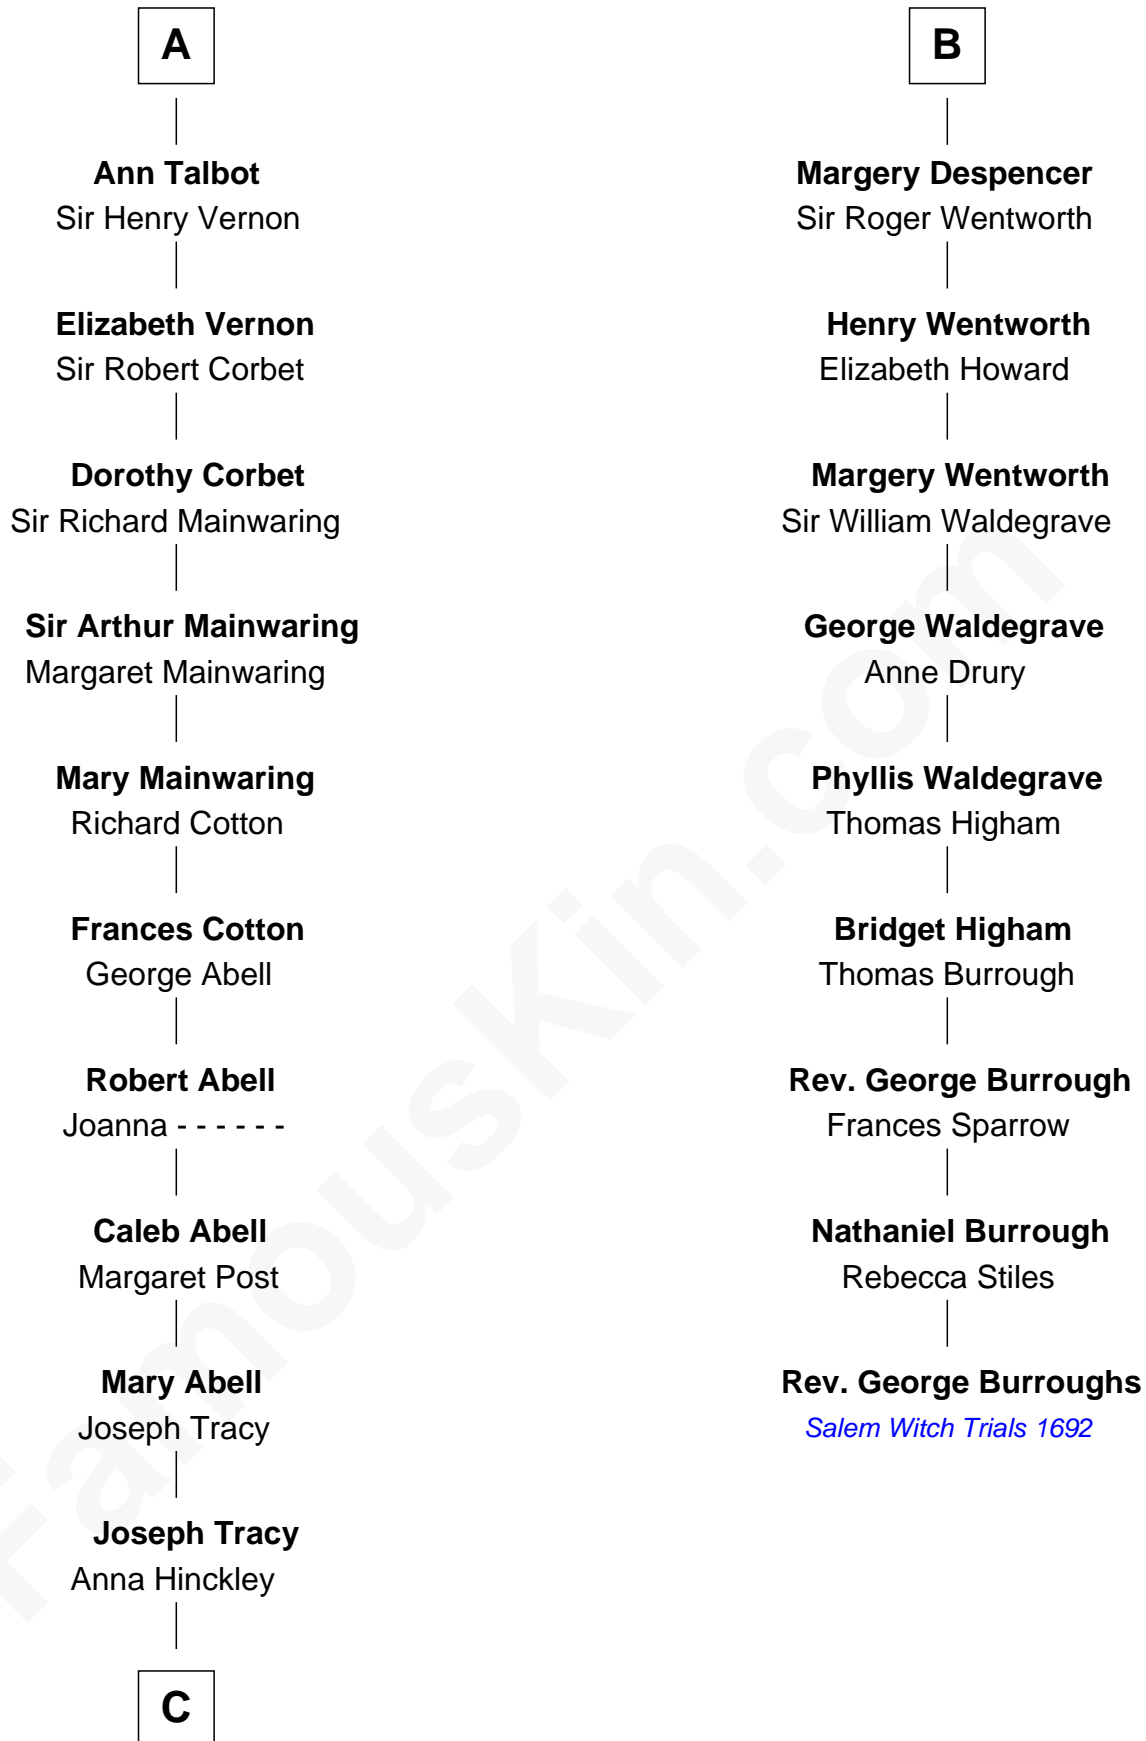

FamousKin.com
Relationship Chart of
J.P. Morgan, Jr.

American Banker and Philanthropist

15th cousin 6 times removed of

Rev. George Burroughs

Executed for Witchcraft, Salem 1692

C

—
Jared Tracy
Margaret Grant

—
William Gedney Tracy
Rachel Huntington

—
Charles F. Tracy
Louisa Kirkland

—
Frances Louisa Tracy
John Pierpont Morgan

—
J.P. Morgan, Jr.
American Banker and Philanthropist

FamousKin.com