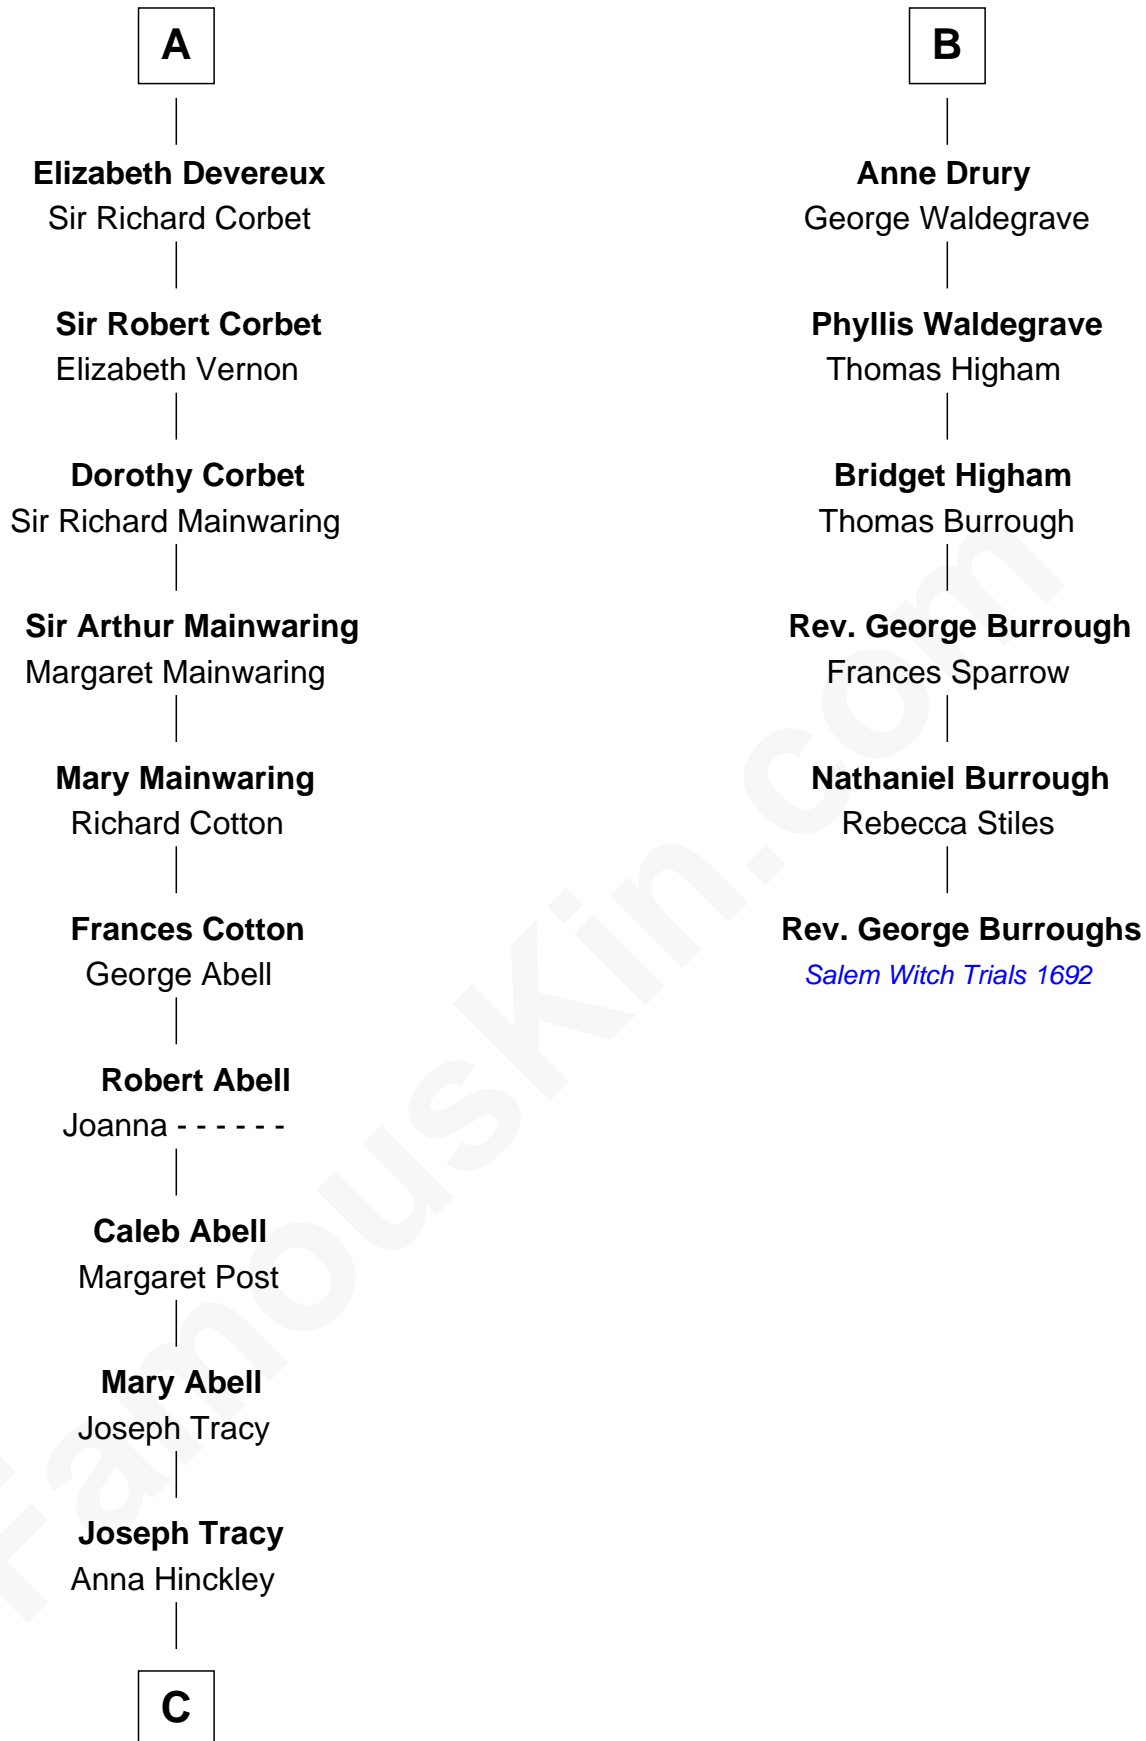

FamousKin.com Relationship Chart of

J.P. Morgan, Jr.

American Banker and Philanthropist

12th cousin 9 times removed of

Rev. George Burroughs

Executed for Witchcraft, Salem 1692

Sir Gilbert de Clare

Joan of Acre

C

—
Jared Tracy
Margaret Grant

—
William Gedney Tracy
Rachel Huntington

—
Charles F. Tracy
Louisa Kirkland

—
Frances Louisa Tracy
John Pierpont Morgan

—
J.P. Morgan, Jr.
American Banker and Philanthropist

FamousKin.com