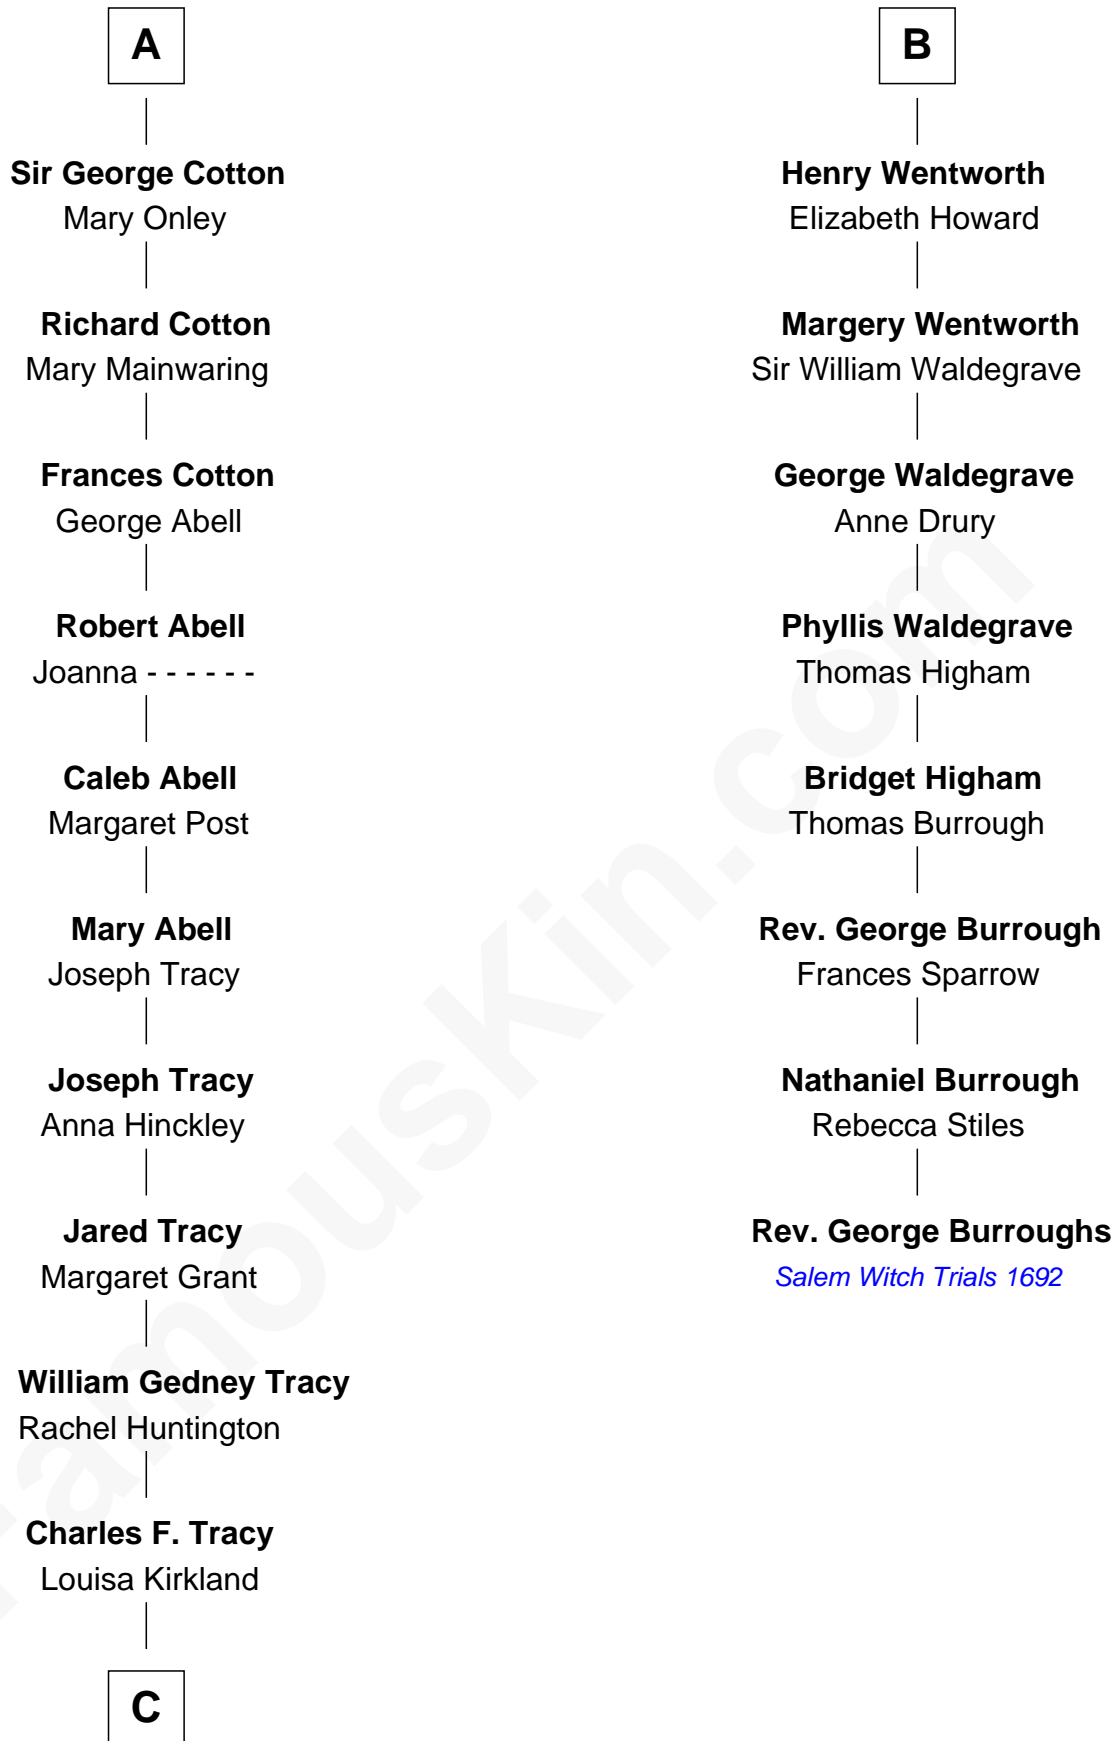

FamousKin.com Relationship Chart of

J.P. Morgan, Jr.

American Banker and Philanthropist

14th cousin 4 times removed of

Rev. George Burroughs

Executed for Witchcraft, Salem 1692

Sir William de Ferrers

*with wife
Margaret de Quincy*

John Deincourt

Sir John Berkeley
Elizabeth Betteshorne

Sir William Deincourt
Milicent la Zouche

Elizabeth Berkeley
Sir John Sutton

Margaret Deincourt
Sir Robert de Tibetot

Jane Sutton
Thomas Mainwaring

Elizabeth de Tibetot
Sir Philip le Despencer

Cecily Mainwaring
John Cotton

Margery Despencer
Sir Roger Wentworth

A

B

C

—
Frances Louisa Tracy

John Pierpont Morgan

—
J.P. Morgan, Jr.