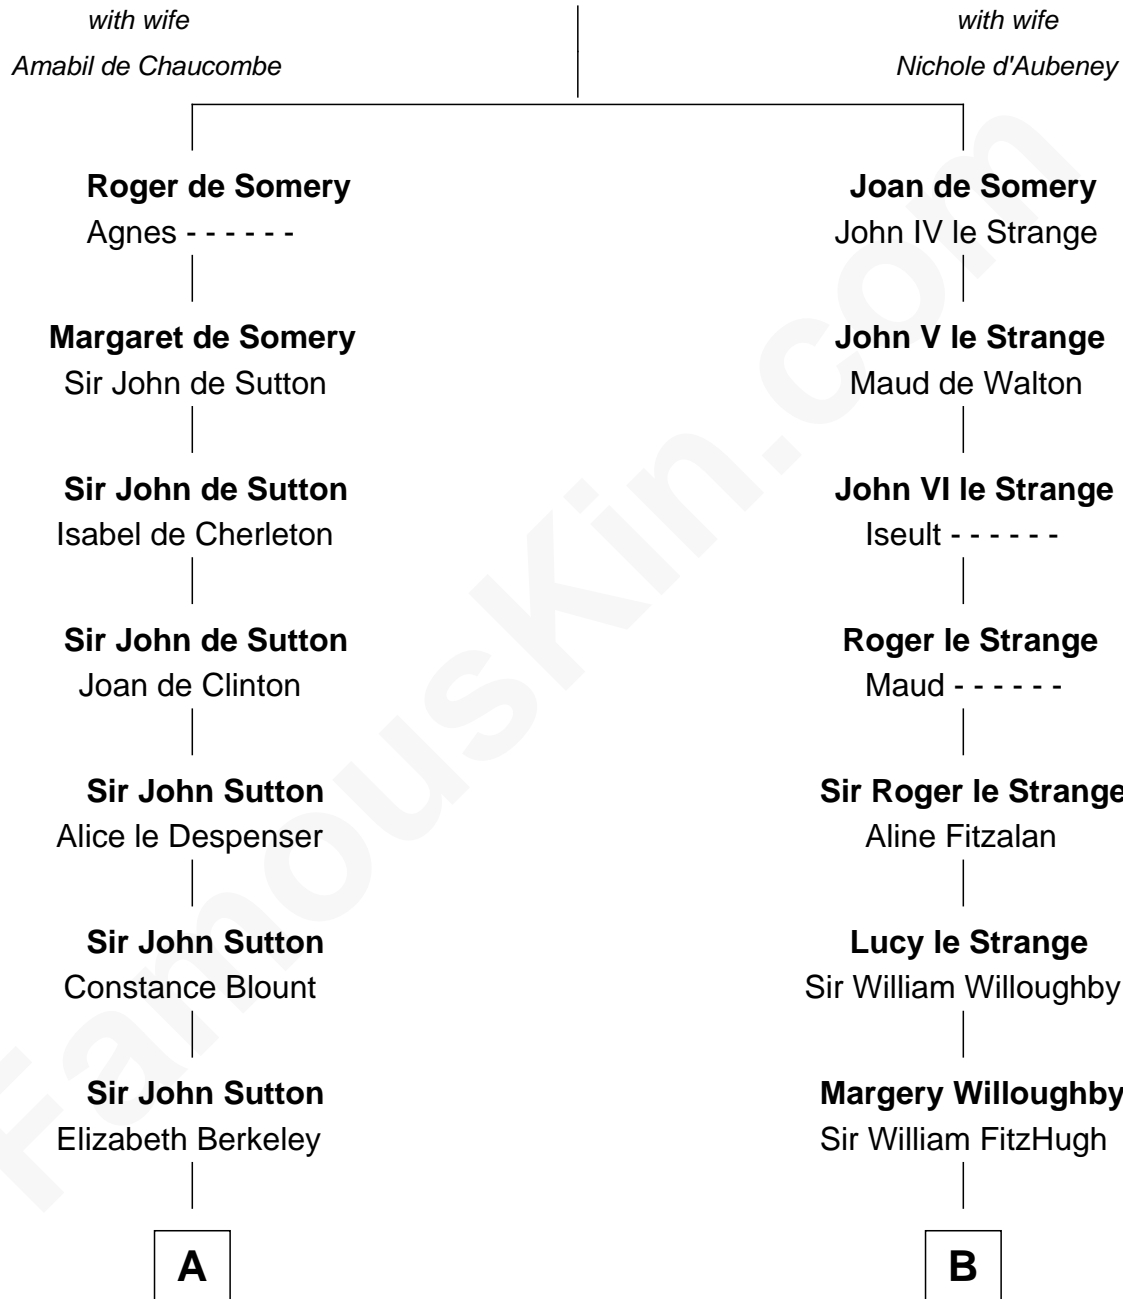

# FamousKin.com Relationship Chart of

**J.P. Morgan, Jr.**

*American Banker and Philanthropist*

20th cousin 1 time removed of

**William Howard Taft**

*27th U.S. President*

## Sir Roger de Somery

**C**

**William Gedney Tracy**

Rachel Huntington

**Charles F. Tracy**

Louisa Kirkland

**Frances Louisa Tracy**

John Pierpont Morgan

Sylvia Howard

**Alphonso Taft**

Louisa Maria Torrey

**William Howard Taft**

*27th U.S. President*