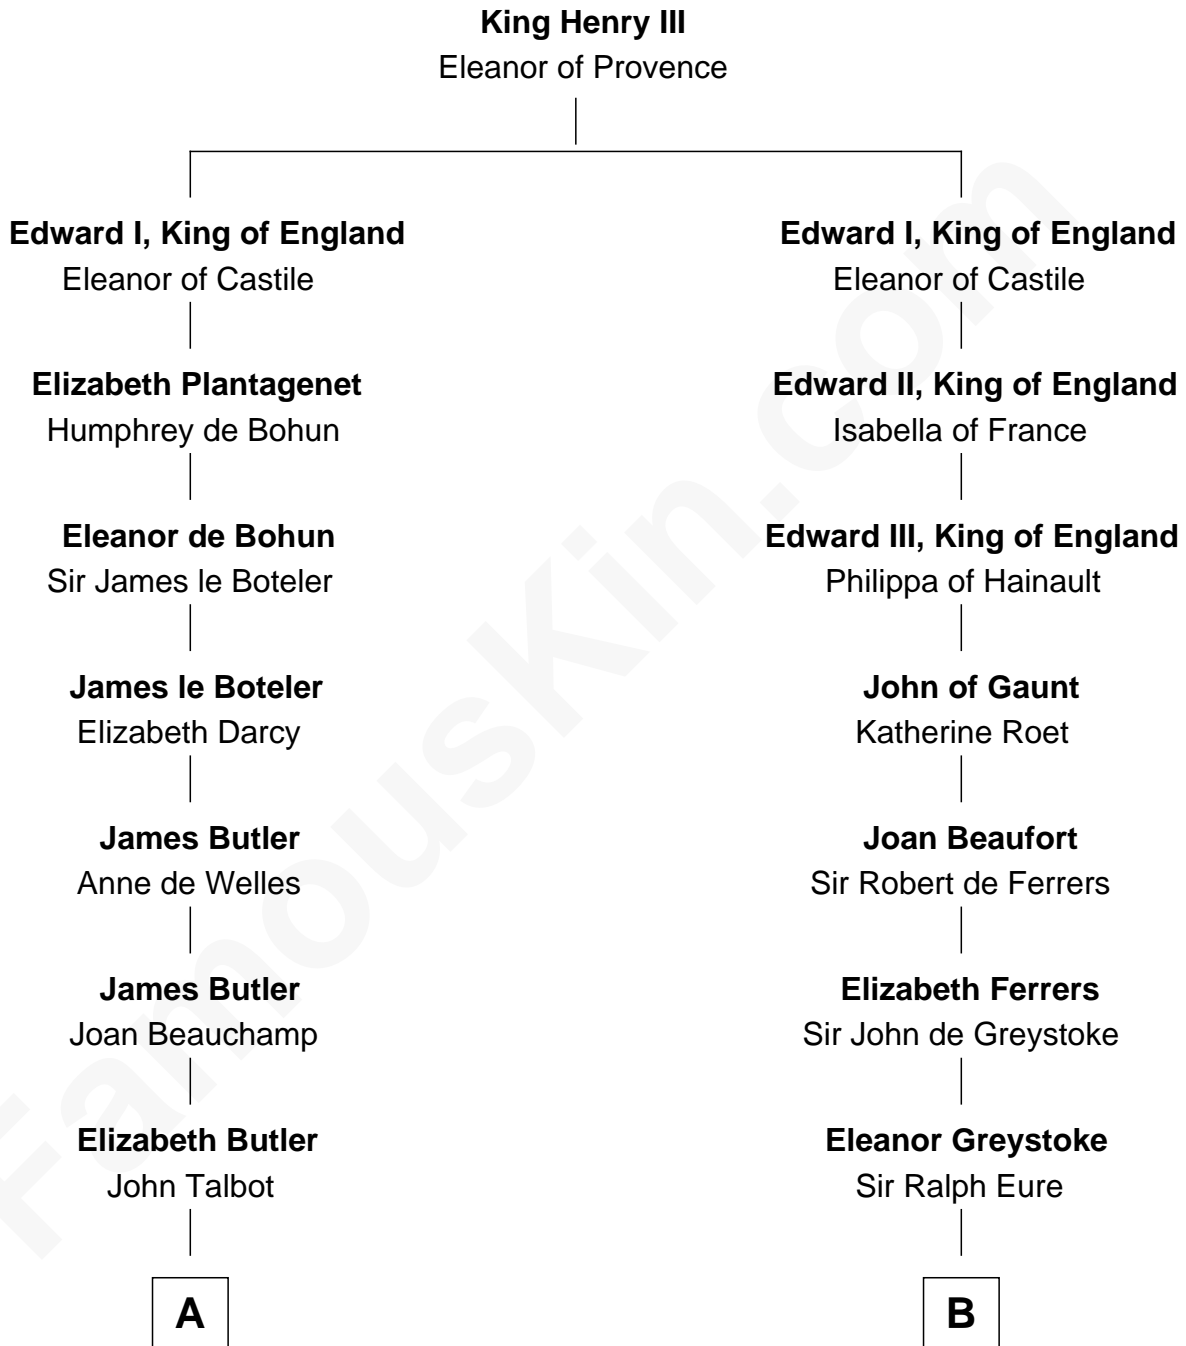

FamousKin.com Relationship Chart of

J.P. Morgan, Jr.

American Banker and Philanthropist

21st cousin of

William Howard Taft

27th U.S. President

C

Jared Tracy
Margaret Grant

William Gedney Tracy
Rachel Huntington

Charles F. Tracy
Louisa Kirkland

Frances Louisa Tracy
John Pierpont Morgan

J.P. Morgan, Jr.
American Banker and Philanthropist

D

Abner Rawson
Mary Allen

Rhoda Rawson
Aaron Taft

Peter Rawson Taft
Sylvia Howard

Alphonso Taft
Louisa Maria Torrey

William Howard Taft
27th U.S. President

FamousKin.com