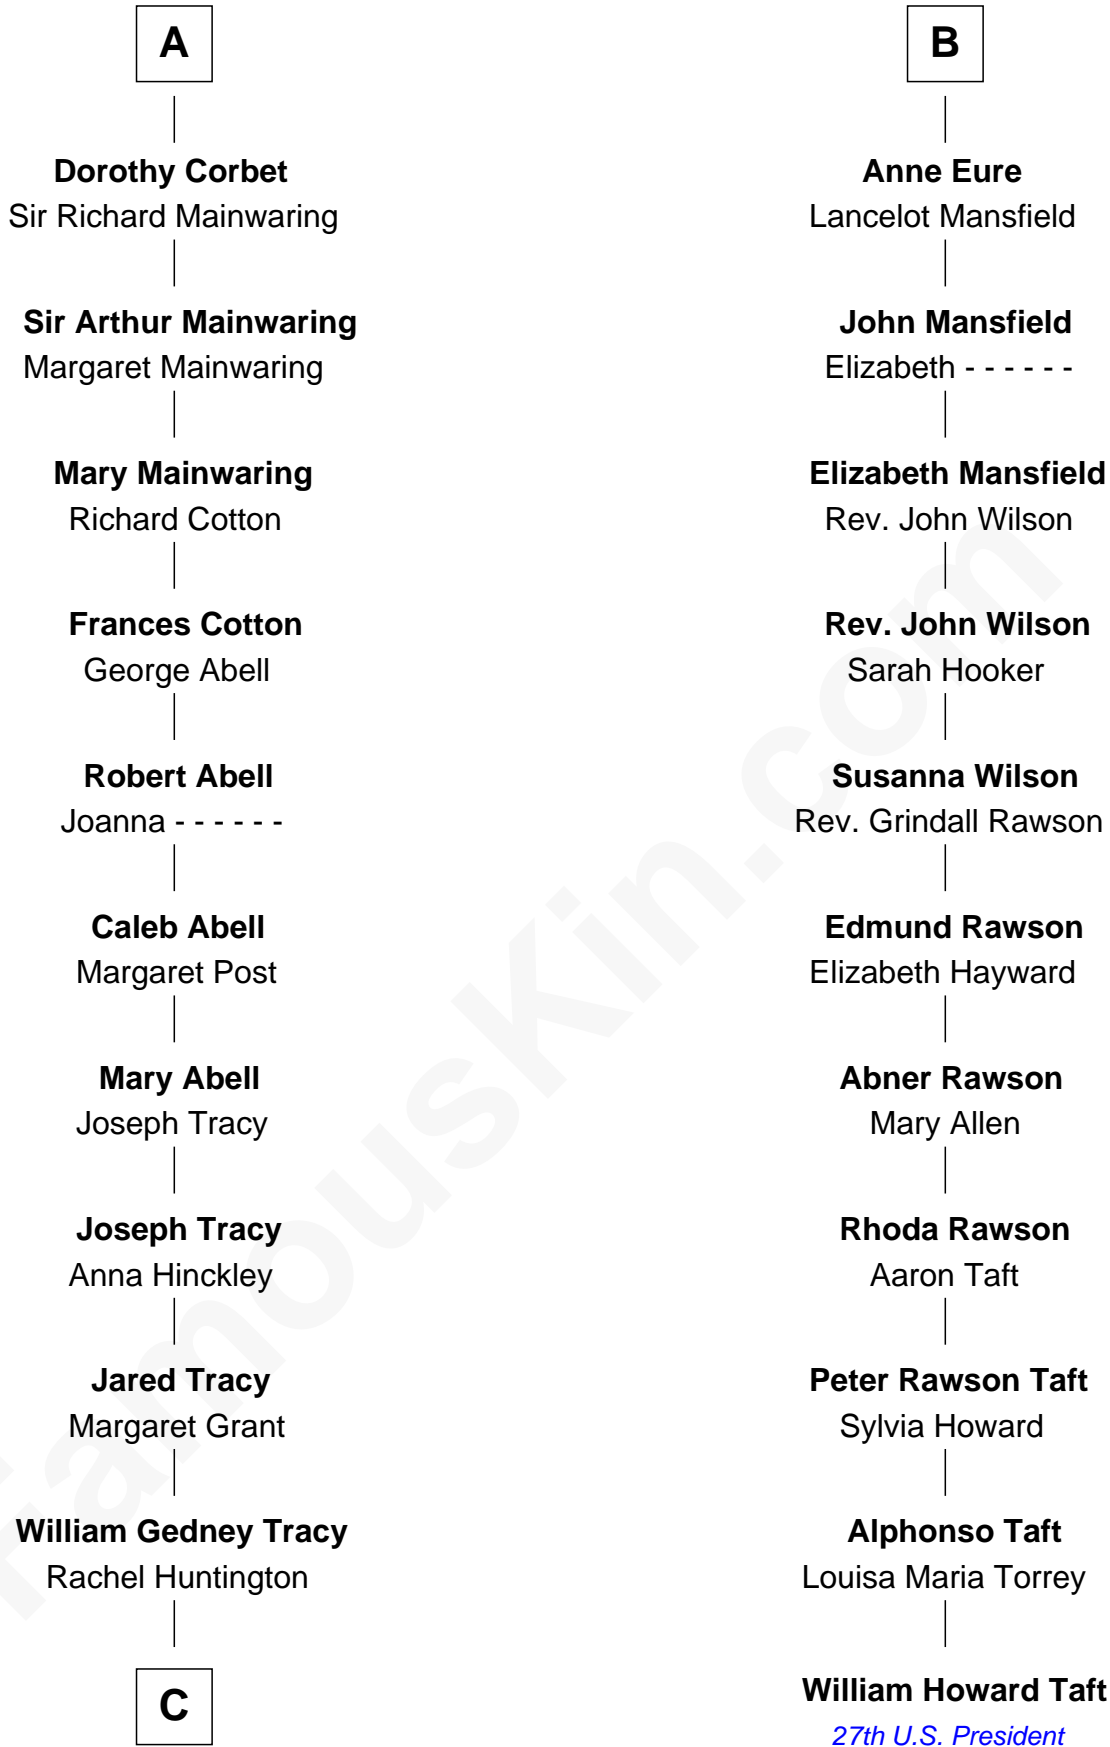

FamousKin.com Relationship Chart of

J.P. Morgan, Jr.

American Banker and Philanthropist

17th cousin 2 times removed of

William Howard Taft

27th U.S. President

Edmund Fitzalan

Alice de Warenne

C

—
Charles F. Tracy

Louisa Kirkland

—
Frances Louisa Tracy

John Pierpont Morgan

—
J.P. Morgan, Jr.

American Banker and Philanthropist

FamousKin.com