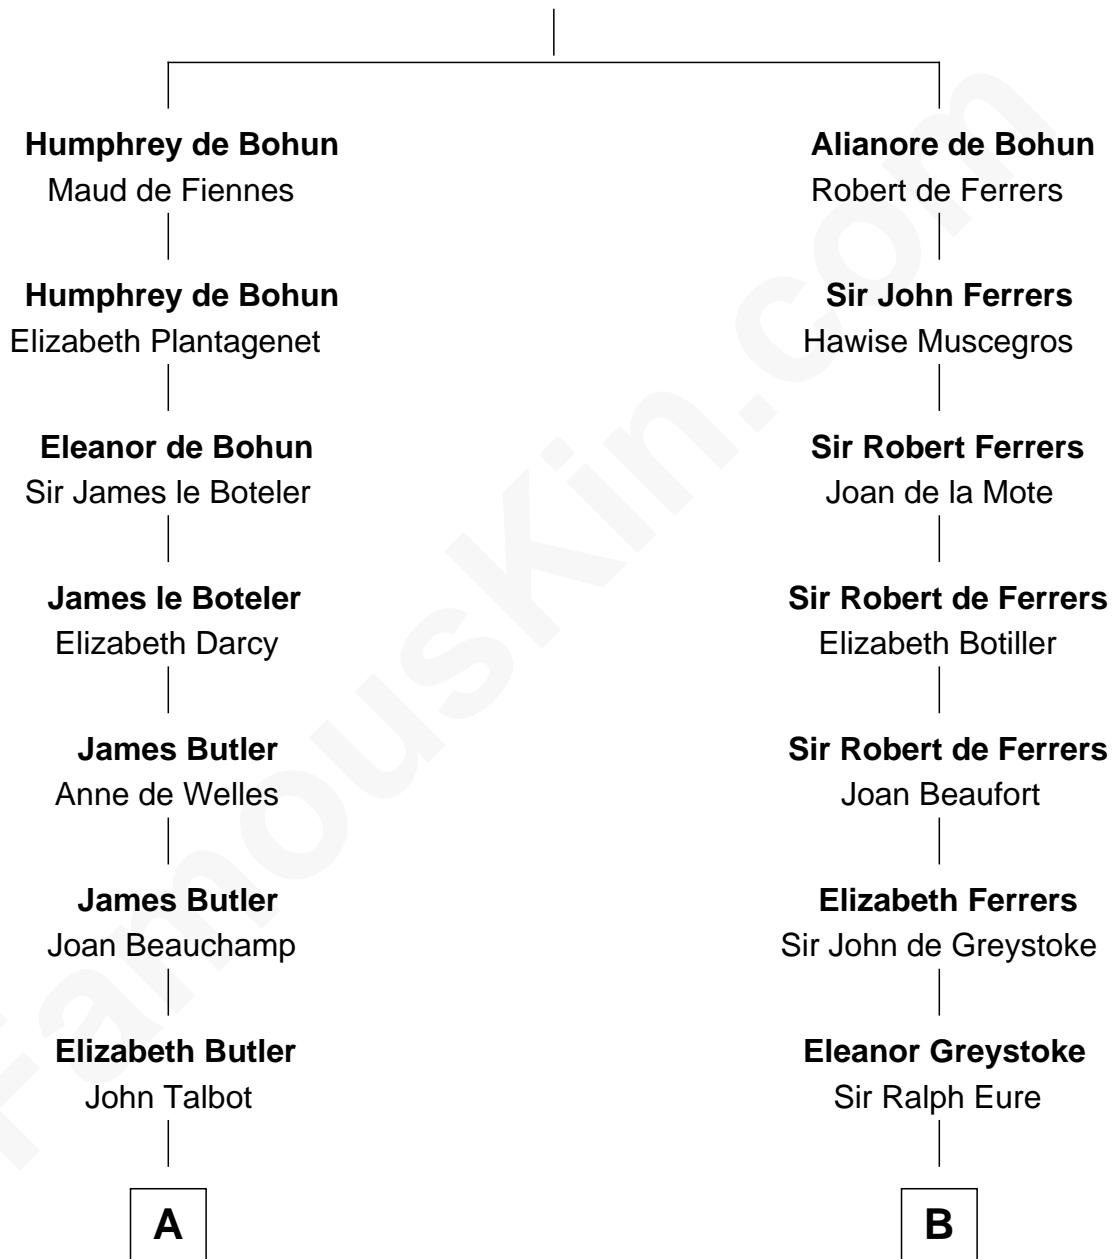

FamousKin.com Relationship Chart of

J.P. Morgan, Jr.

American Banker and Philanthropist

21st cousin of

William Howard Taft

27th U.S. President

Sir Humphrey de Bohun

Eleanor de Braiose

C

Jared Tracy
Margaret Grant

William Gedney Tracy
Rachel Huntington

Charles F. Tracy
Louisa Kirkland

Frances Louisa Tracy
John Pierpont Morgan

J.P. Morgan, Jr.
American Banker and Philanthropist

D

Abner Rawson
Mary Allen

Rhoda Rawson
Aaron Taft

Peter Rawson Taft
Sylvia Howard

Alphonso Taft
Louisa Maria Torrey

William Howard Taft
27th U.S. President

FamousKin.com