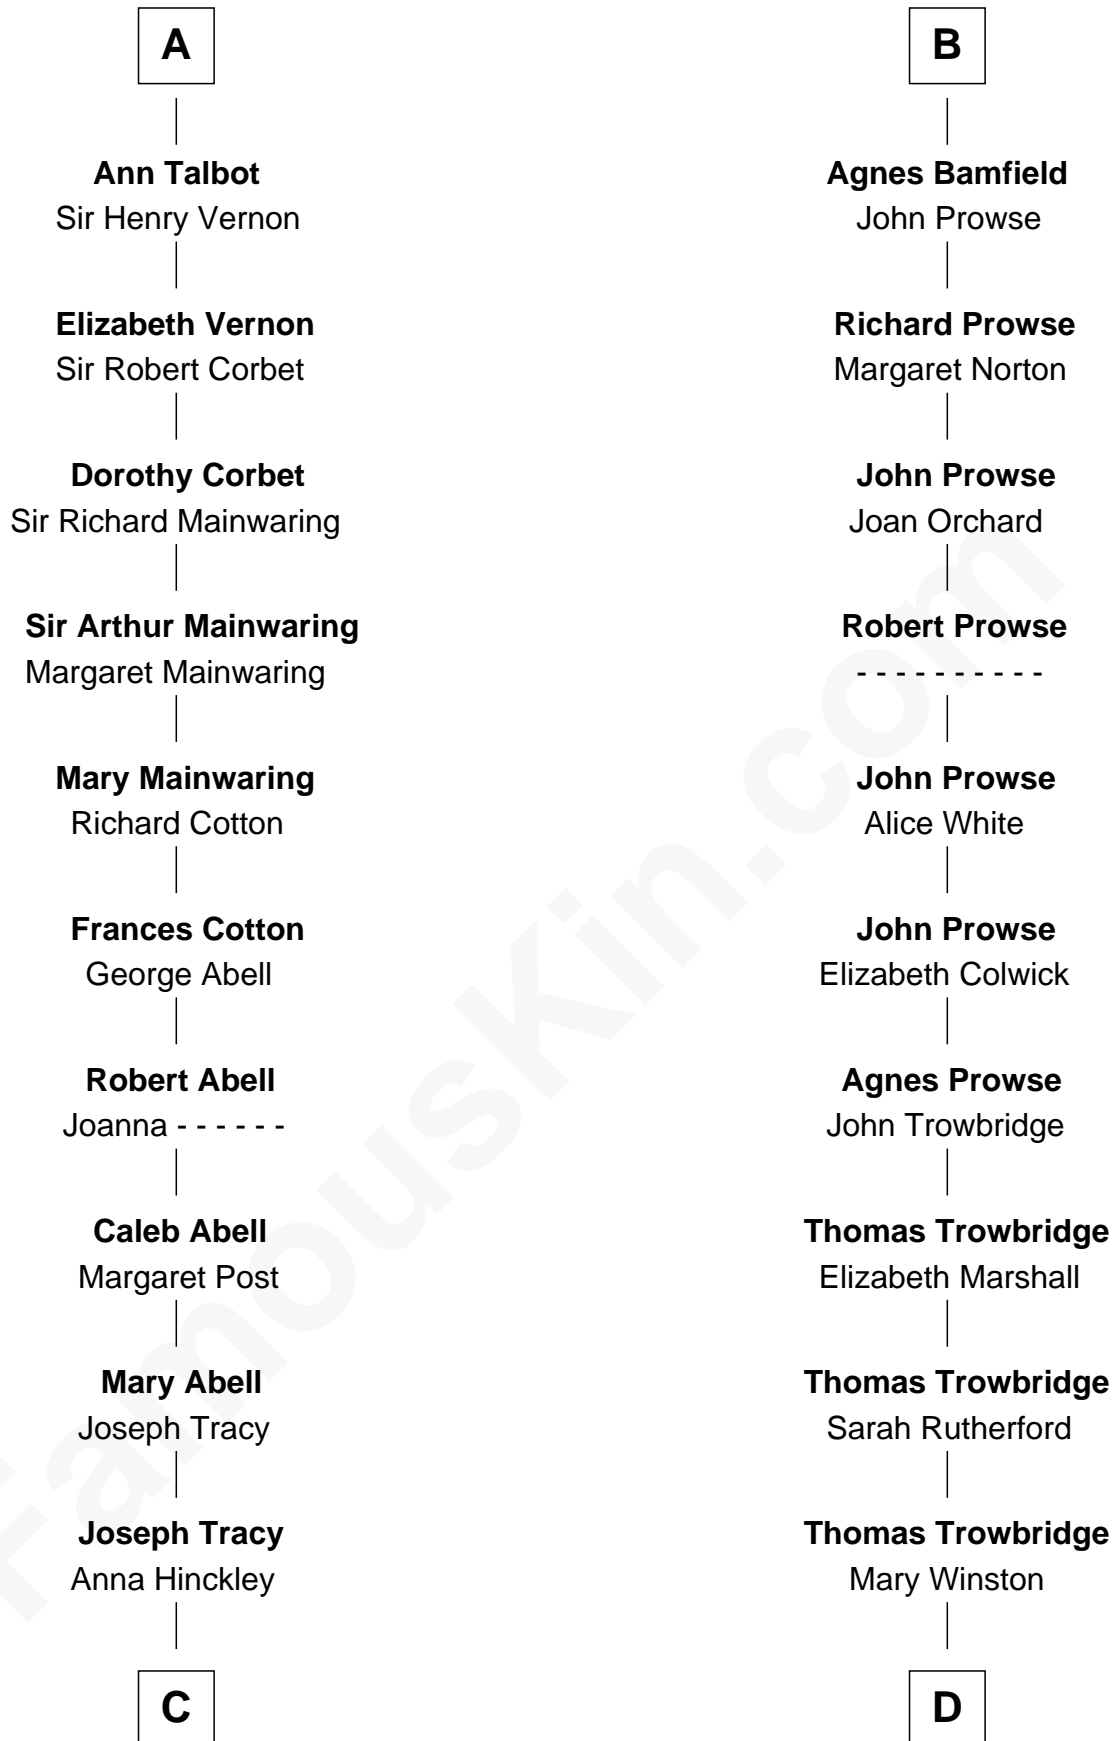

FamousKin.com Relationship Chart of

J.P. Morgan, Jr.

American Banker and Philanthropist

21st cousin of

Rutherford B. Hayes

19th U.S. President

Sir Geoffrey FitzPiers

Aveline de Clare

C

Jared Tracy
Margaret Grant

William Gedney Tracy
Rachel Huntington

Charles F. Tracy
Louisa Kirkland

Frances Louisa Tracy
John Pierpont Morgan

J.P. Morgan, Jr.
American Banker and Philanthropist

D

Sarah Trowbridge
John Russell