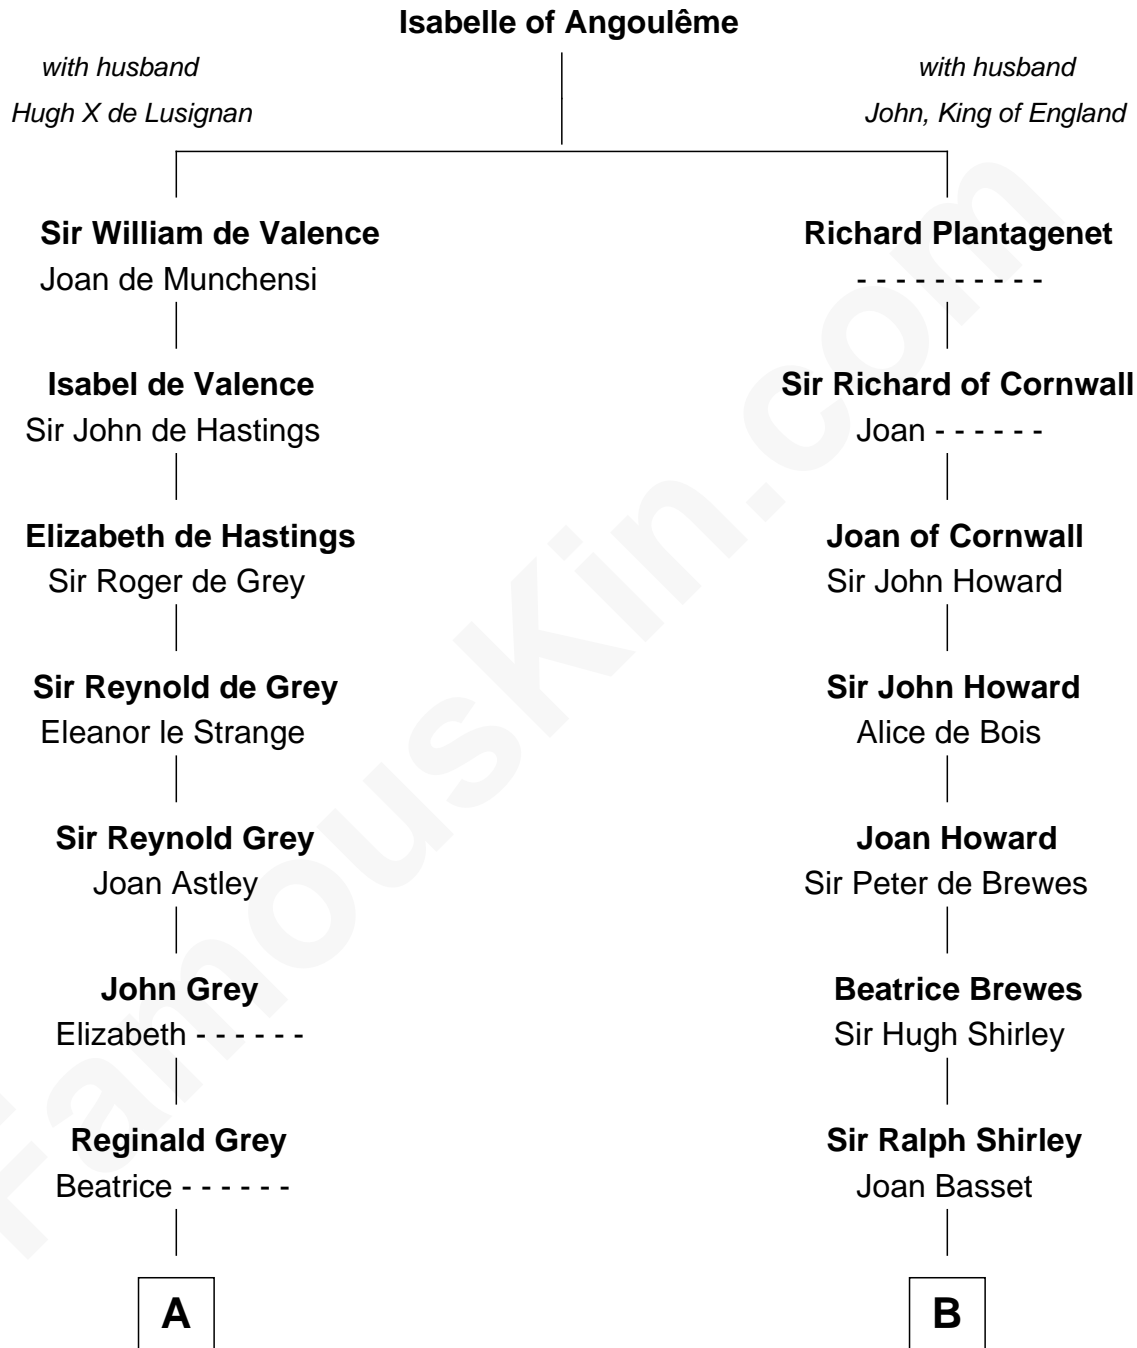

FamousKin.com Relationship Chart of

J.P. Morgan, Jr.

American Banker and Philanthropist

20th cousin 1 time removed of

Rutherford B. Hayes

19th U.S. President

C

Mary Sheldon Lord