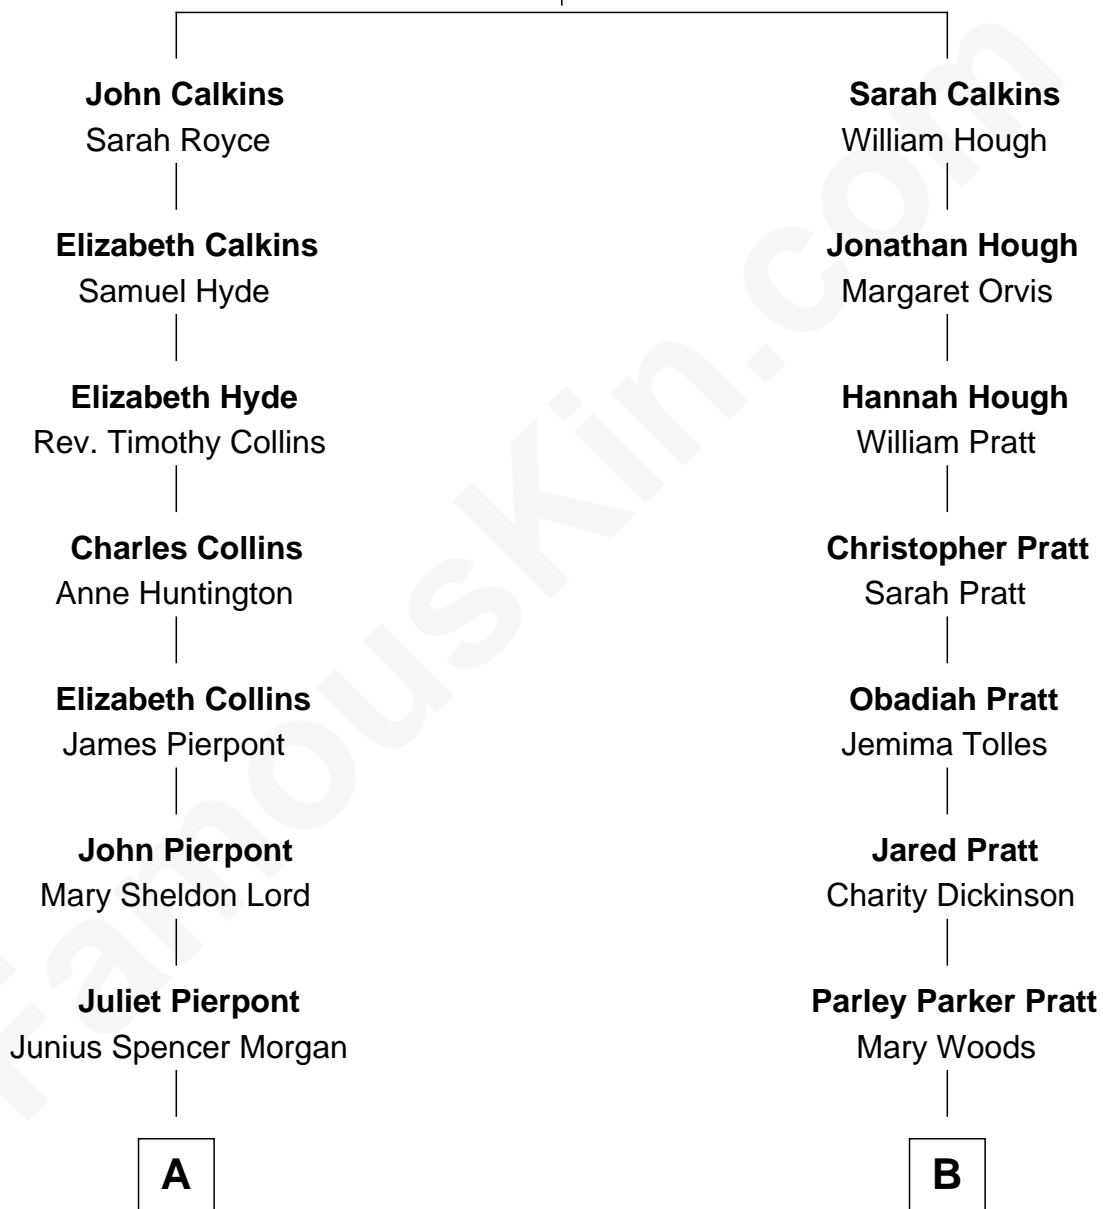

FamousKin.com Relationship Chart of

J.P. Morgan, Jr.

American Banker and Philanthropist

8th cousin 2 times removed of

Mitt Romney

70th Governor of Massachusetts

Hugh Calkins

Anne - - - - -

A

John Pierpont Morgan

Frances Louisa Tracy

J.P. Morgan, Jr.

American Banker and Philanthropist

B

Helaman Pratt

Anna Johanna Dorothy Wilcken

Anna Amelia Pratt

Gaskell Samuel Romney

George Wilcken Romney

Lenore Emily LaFount

Mitt Romney

70th Governor of Massachusetts

FamousKin.com