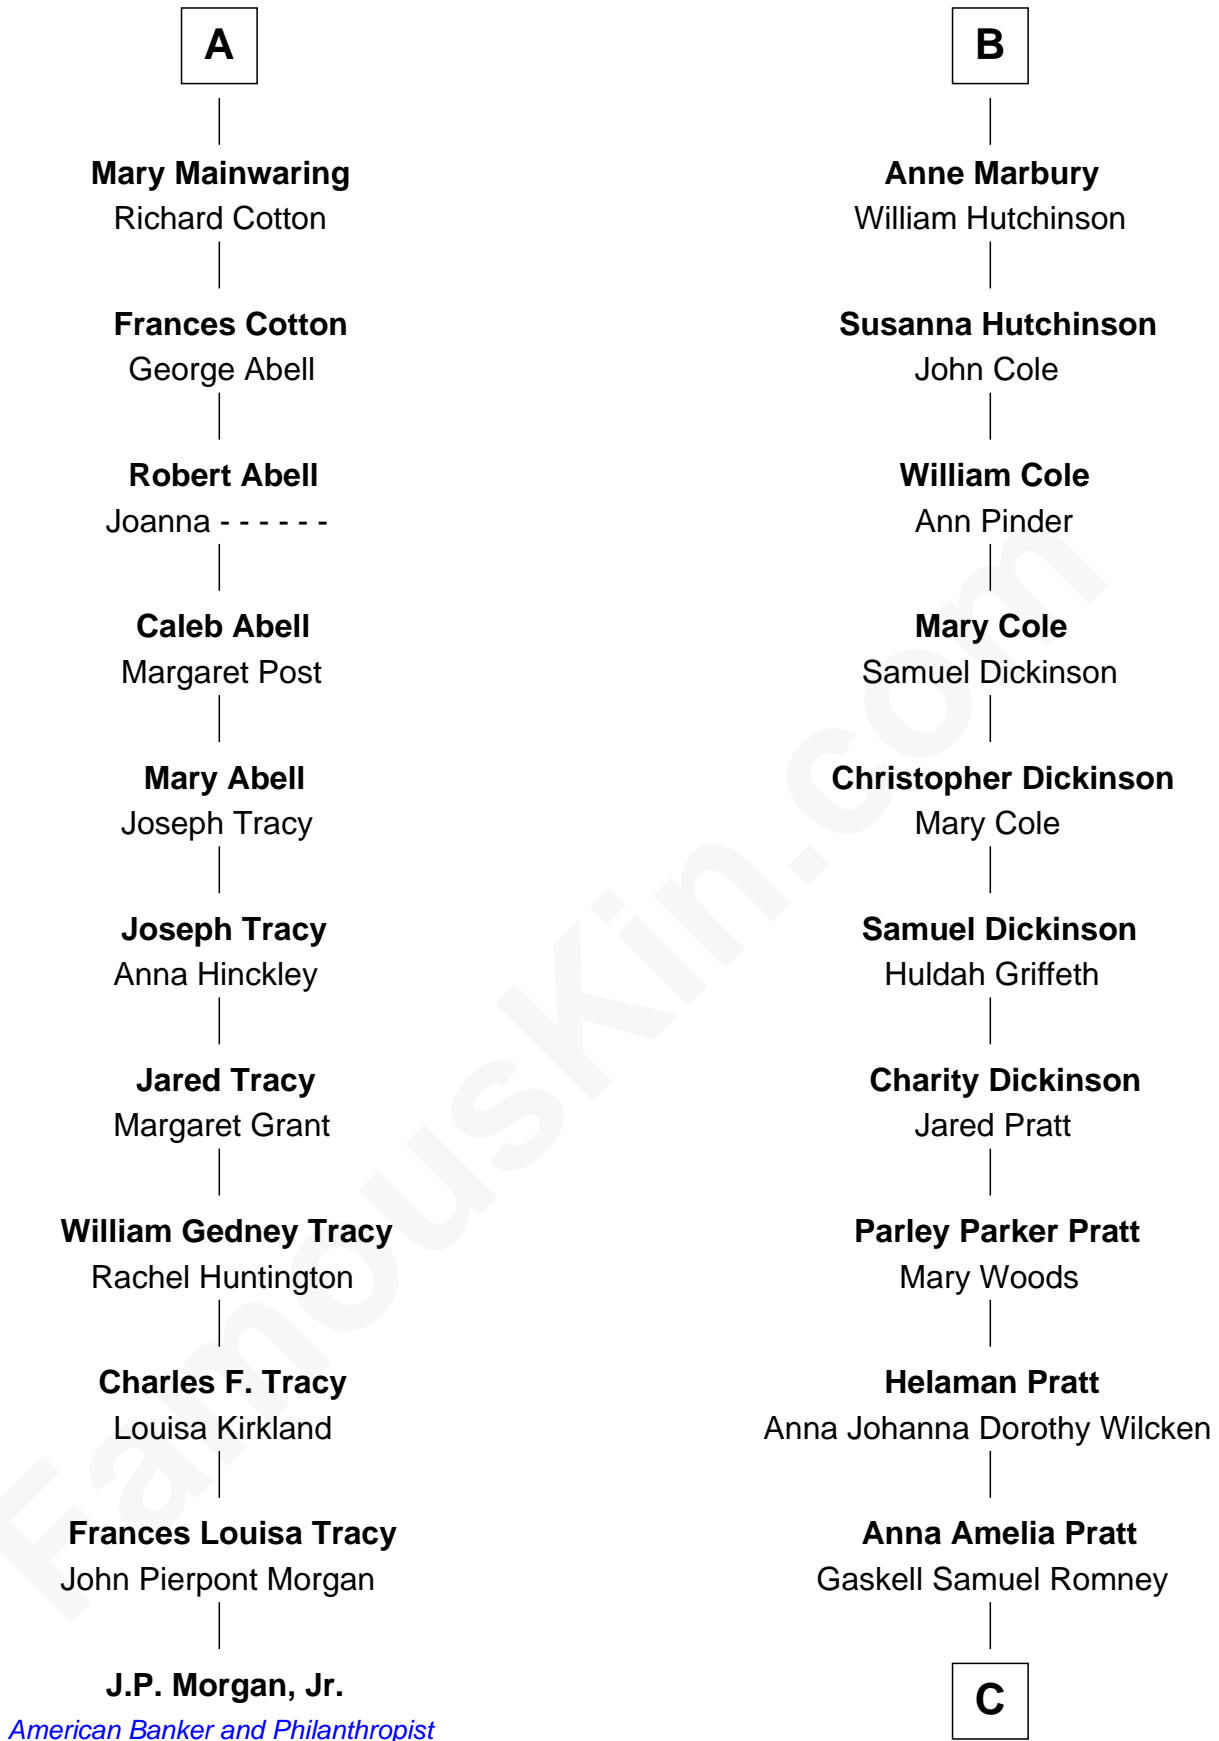

FamousKin.com Relationship Chart of

J.P. Morgan, Jr.

American Banker and Philanthropist

17th cousin 1 time removed of

Mitt Romney

70th Governor of Massachusetts

George Wilcken Romney
Lenore Emily LaFount

Mitt Romney
70th Governor of Massachusetts

FamousKin.com