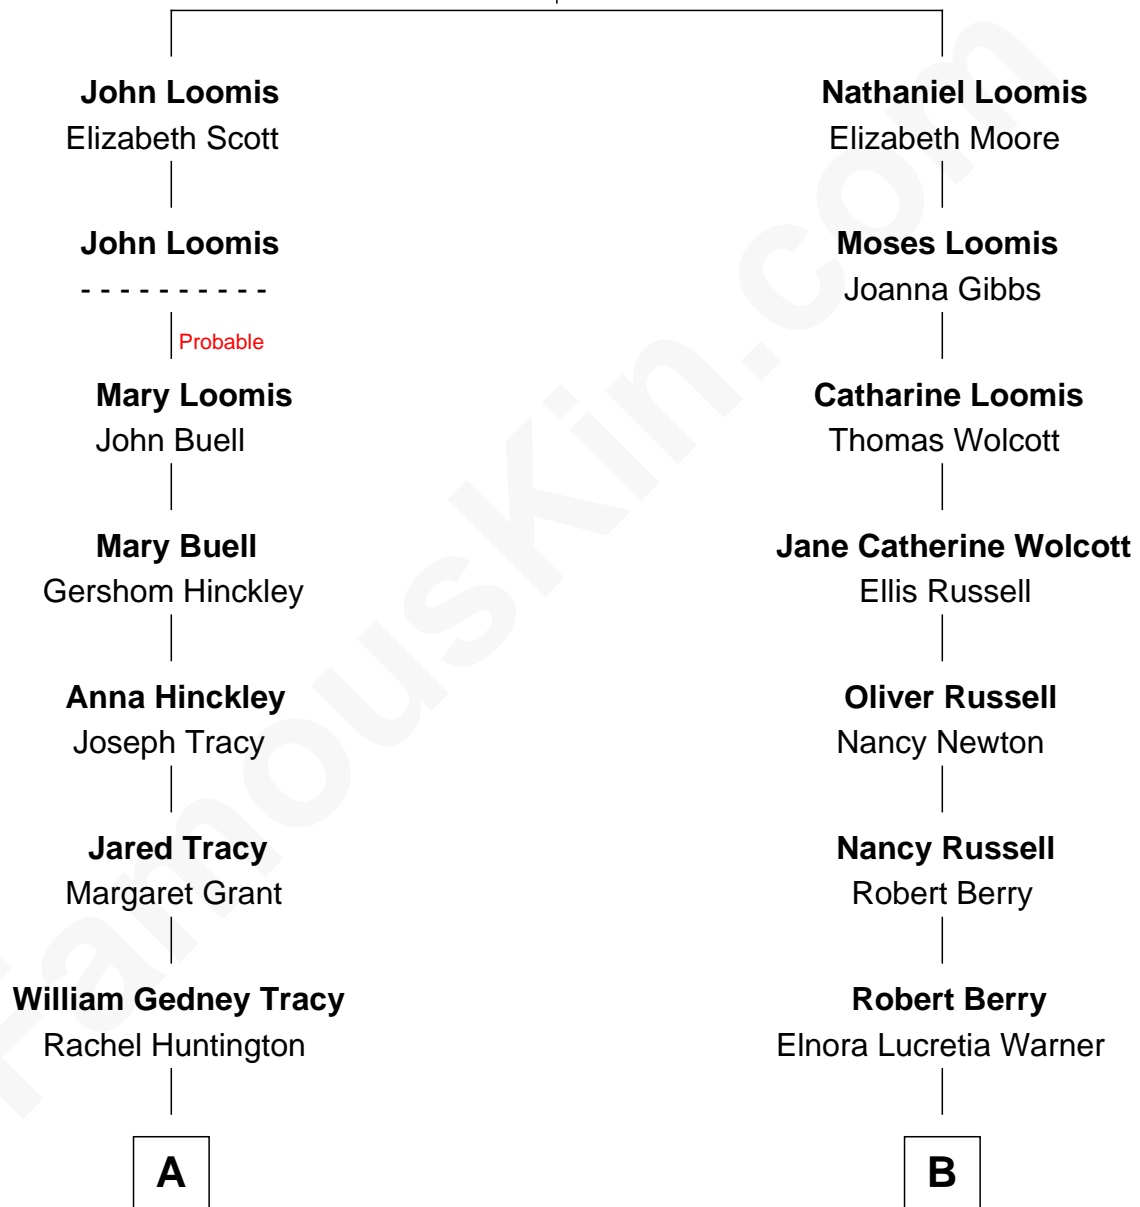

# FamousKin.com Relationship Chart of

**J.P. Morgan, Jr.**

*American Banker and Philanthropist*

9th cousin 1 time removed of

**Mitt Romney**

*70th Governor of Massachusetts*

**Joseph Loomis**

Mary White

**A**

**Charles F. Tracy**  
Louisa Kirkland

**Frances Louisa Tracy**  
John Pierpont Morgan

**J.P. Morgan, Jr.**  
*American Banker and Philanthropist*

**B**

**Rosetta Mary Berry**  
Charles Edward Robison

**Alma Luella Robison**  
Harold Arundel LaFount

**Lenore Emily LaFount**  
George Wilcken Romney

**Mitt Romney**  
*70th Governor of Massachusetts*

FamousKin.com