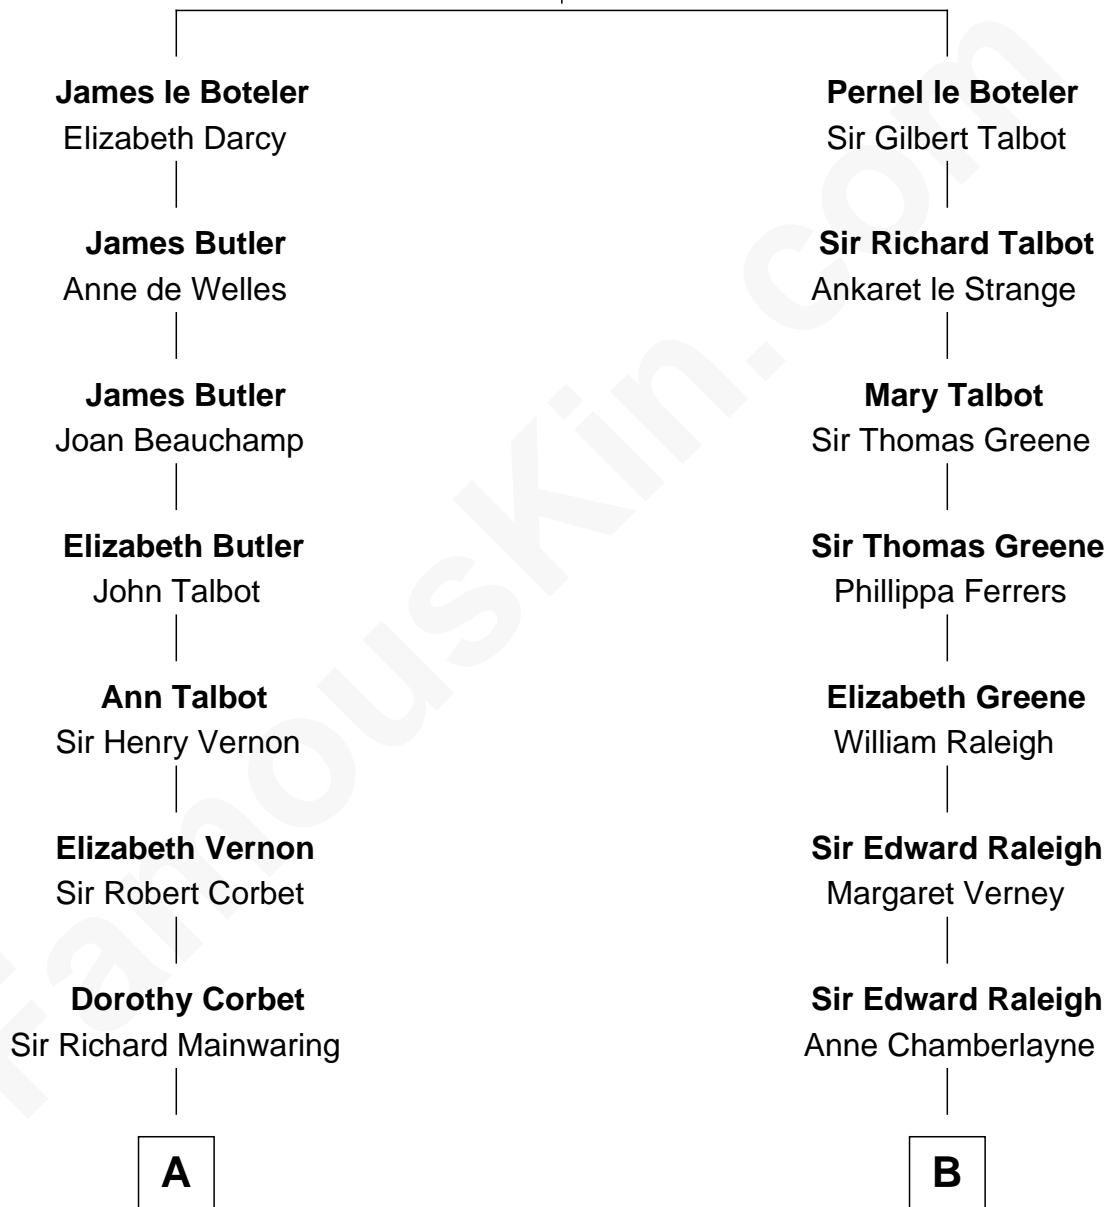

# FamousKin.com Relationship Chart of

**J.P. Morgan, Jr.**

*American Banker and Philanthropist*

**18th cousin 3 times removed of**

**Mitt Romney**

*70th Governor of Massachusetts*

**Sir James le Boteler**

Eleanor de Bohun

**C**

**Frances Louisa Tracy**

John Pierpont Morgan

**J.P. Morgan, Jr.**

*American Banker and Philanthropist*

**D**

**Parley Parker Pratt**

Mary Woods

**Helaman Pratt**

Anna Johanna Dorothy Wilcken

**Anna Amelia Pratt**

Gaskell Samuel Romney

**George Wilcken Romney**

Lenore Emily LaFount

**Mitt Romney**

*70th Governor of Massachusetts*