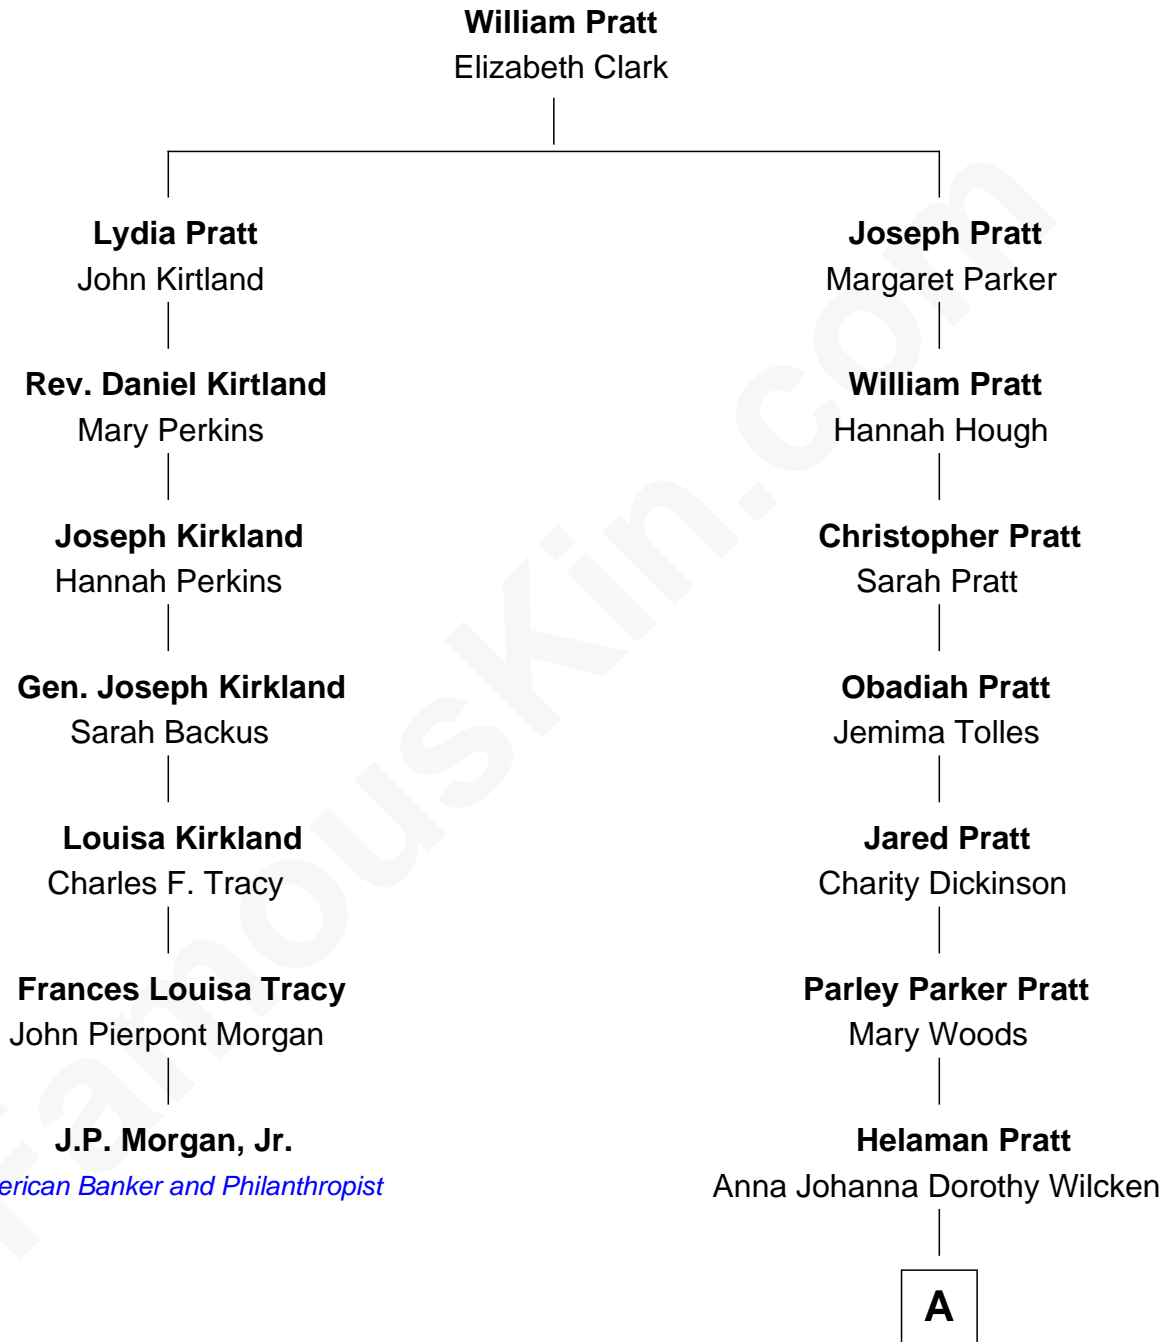

FamousKin.com Relationship Chart of

J.P. Morgan, Jr.

American Banker and Philanthropist

6th cousin 2 times removed of

George Romney

43rd Governor of Michigan

A

Anna Amelia Pratt
Gaskell Samuel Romney

George Romney
43rd Governor of Michigan

FamousKin.com