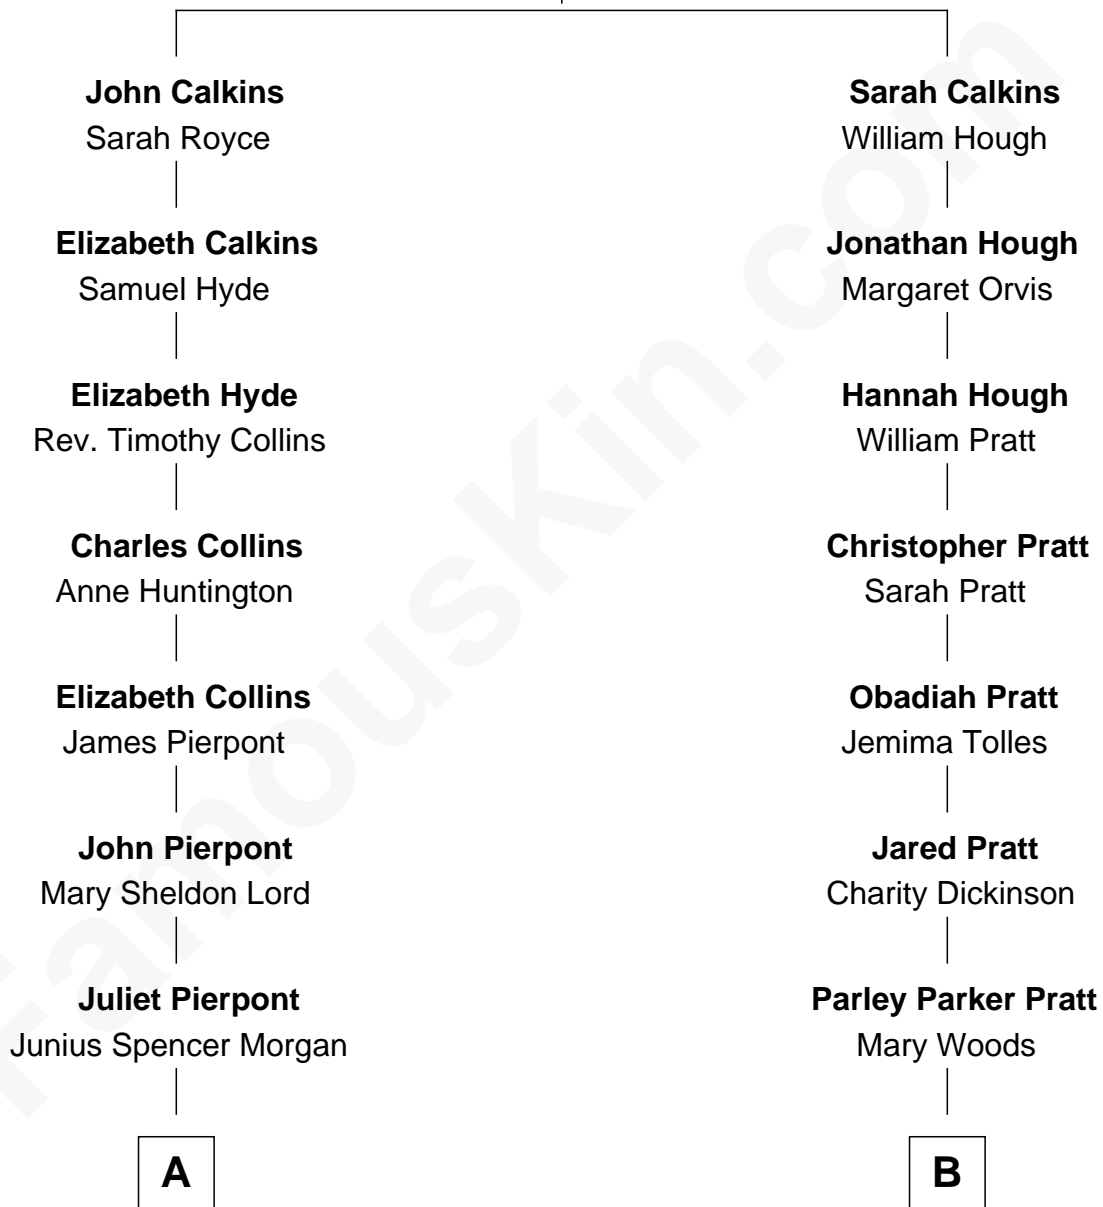

FamousKin.com

Relationship Chart of

J.P. Morgan, Jr.

American Banker and Philanthropist

8th cousin 1 time removed of

George Romney

43rd Governor of Michigan

Hugh Calkins

Anne - - - - -

A

John Pierpont Morgan

Frances Louisa Tracy

J.P. Morgan, Jr.

American Banker and Philanthropist

B

Helaman Pratt

Anna Johanna Dorothy Wilcken

Anna Amelia Pratt

Gaskell Samuel Romney

George Romney

43rd Governor of Michigan

FamousKin.com