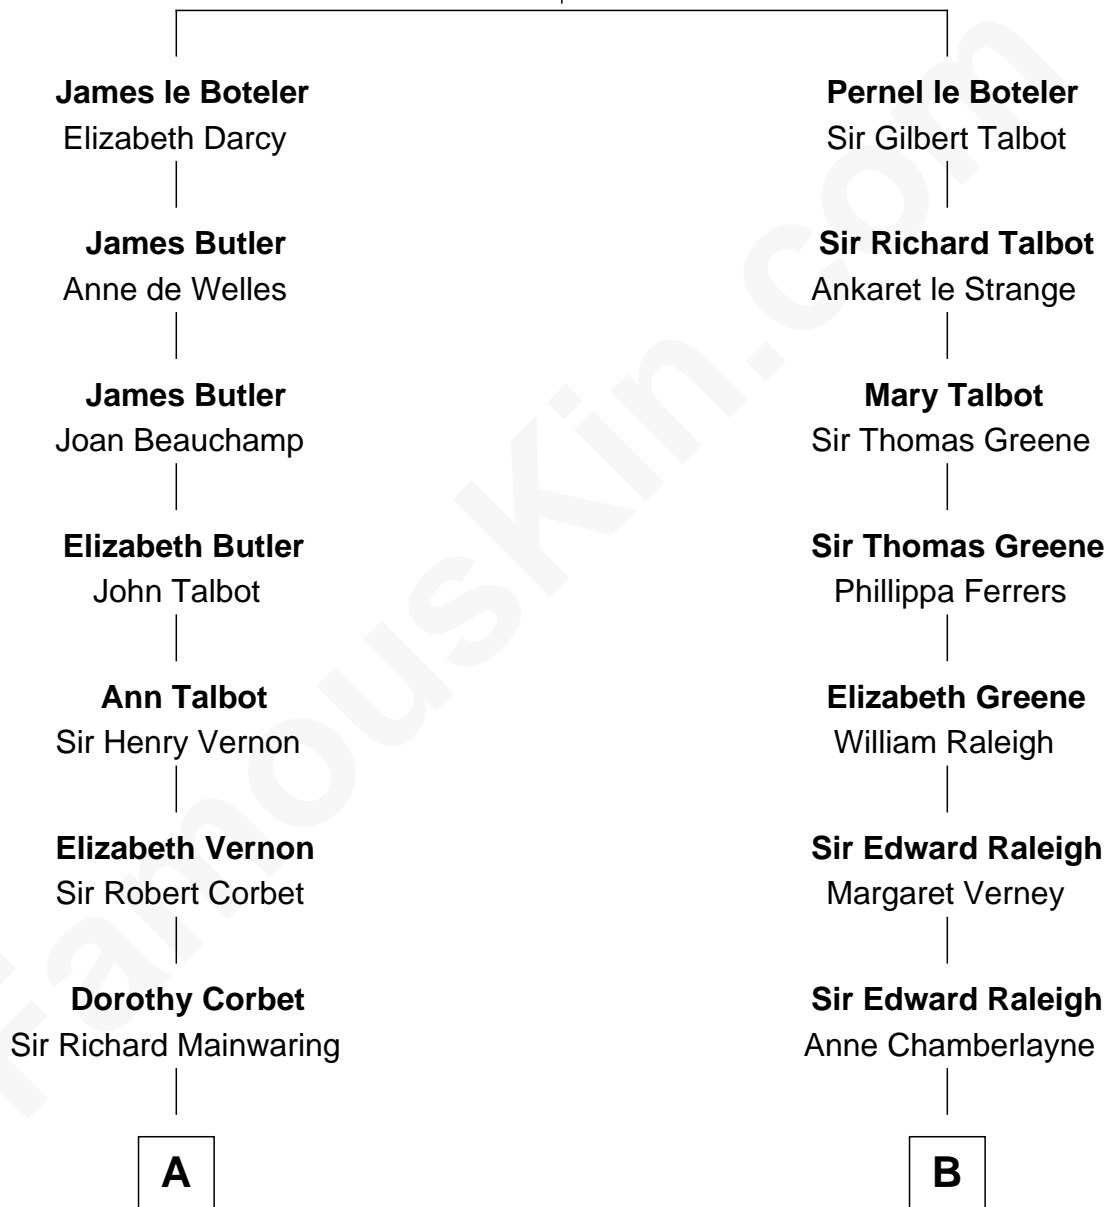

FamousKin.com Relationship Chart of

J.P. Morgan, Jr.

American Banker and Philanthropist

18th cousin 2 times removed of

George Romney

43rd Governor of Michigan

Sir James le Boteler

Eleanor de Bohun

Helaman Pratt

Anna Johanna Dorothy Wilcken

Anna Amelia Pratt

Gaskell Samuel Romney

George Romney

43rd Governor of Michigan

FamousKin.com