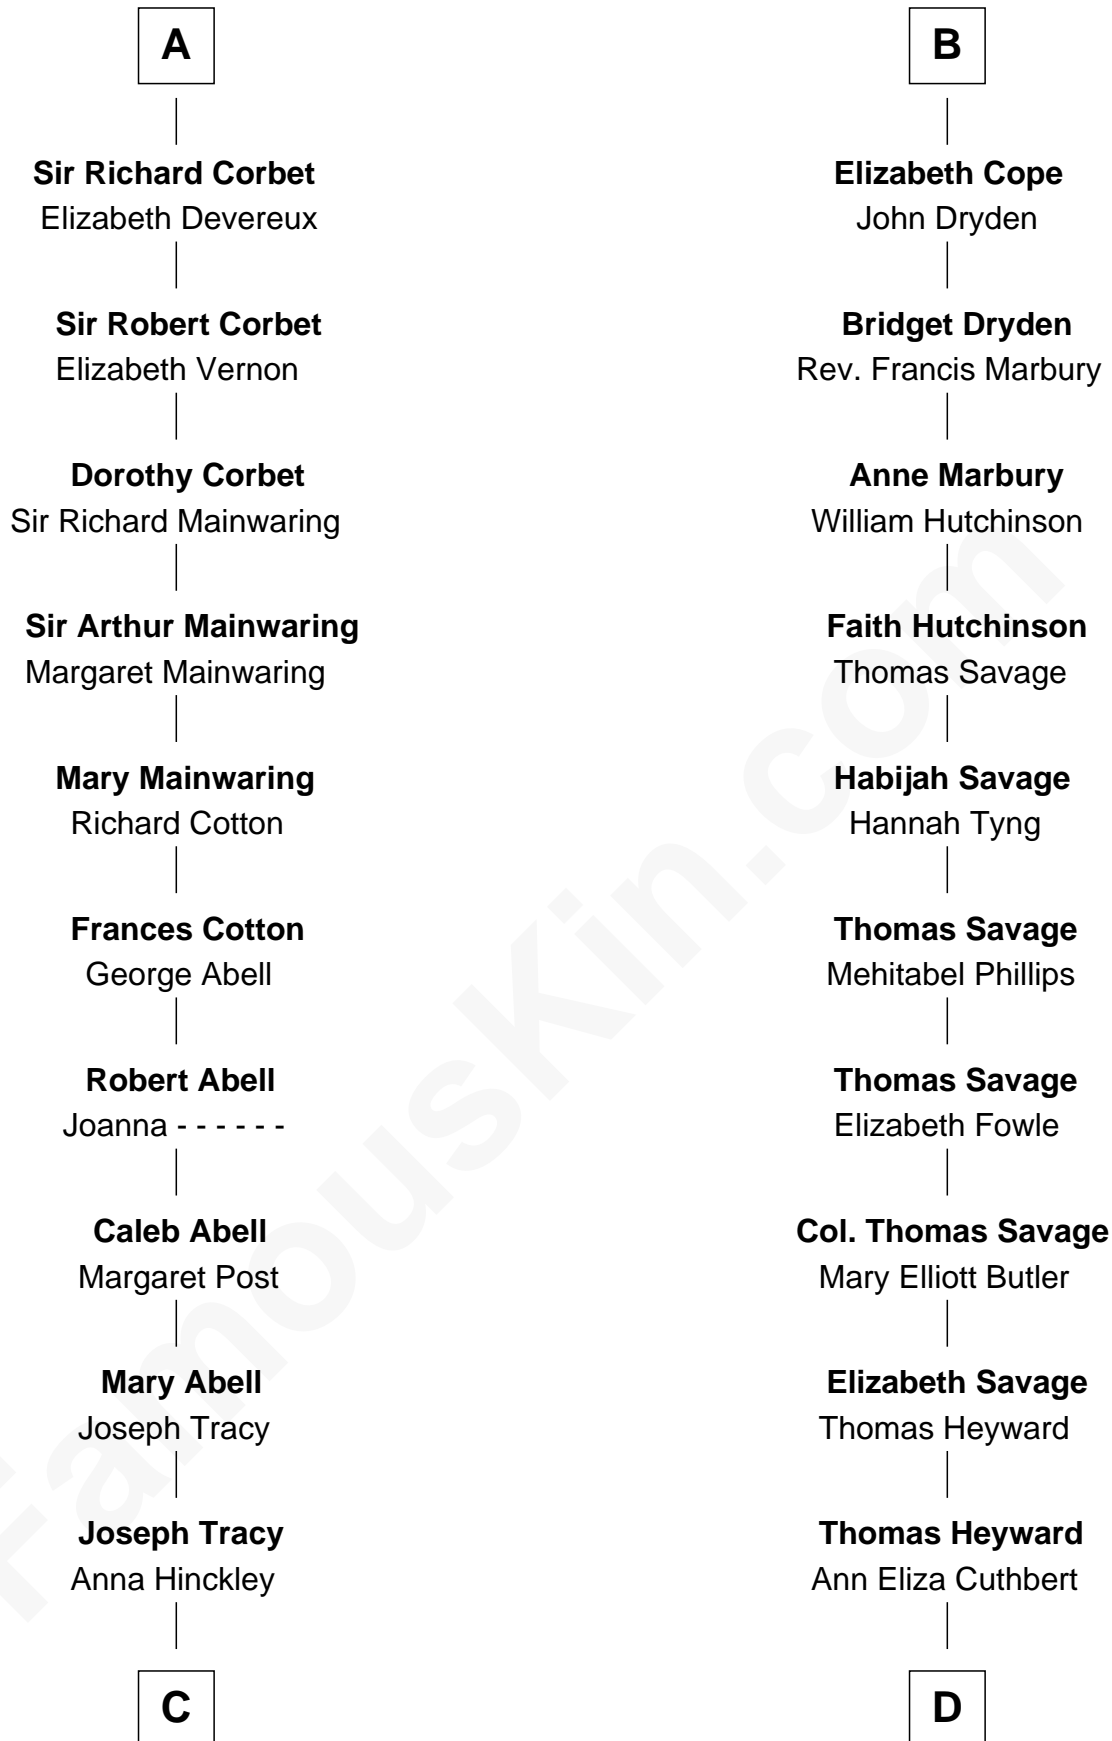

# FamousKin.com Relationship Chart of

**J.P. Morgan, Jr.**

*American Banker and Philanthropist*

20th cousin 1 time removed of

**DuBose Heyward**

*Author of Porgy (Porgy & Bess)*

**Sir Gilbert Talbot**

Pernel le Boteler

Ankaret le Strange

**Mary Talbot**

Sir Thomas Greene

**Sir Thomas Greene**

Phillippa Ferrers

**Elizabeth Greene**

William Raleigh

**Sir Edward Raleigh**

Margaret Verney

**Sir Edward Raleigh**

Anne Chamberlayne

**Bridget Raleigh**

Sir John Cope

**B**

**C**

**Jared Tracy**  
Margaret Grant

**William Gedney Tracy**  
Rachel Huntington

**Charles F. Tracy**  
Louisa Kirkland

**Frances Louisa Tracy**  
John Pierpont Morgan

**J.P. Morgan, Jr.**  
*American Banker and Philanthropist*

**D**

**Thomas Savage Heyward**  
Georgianna Hasell