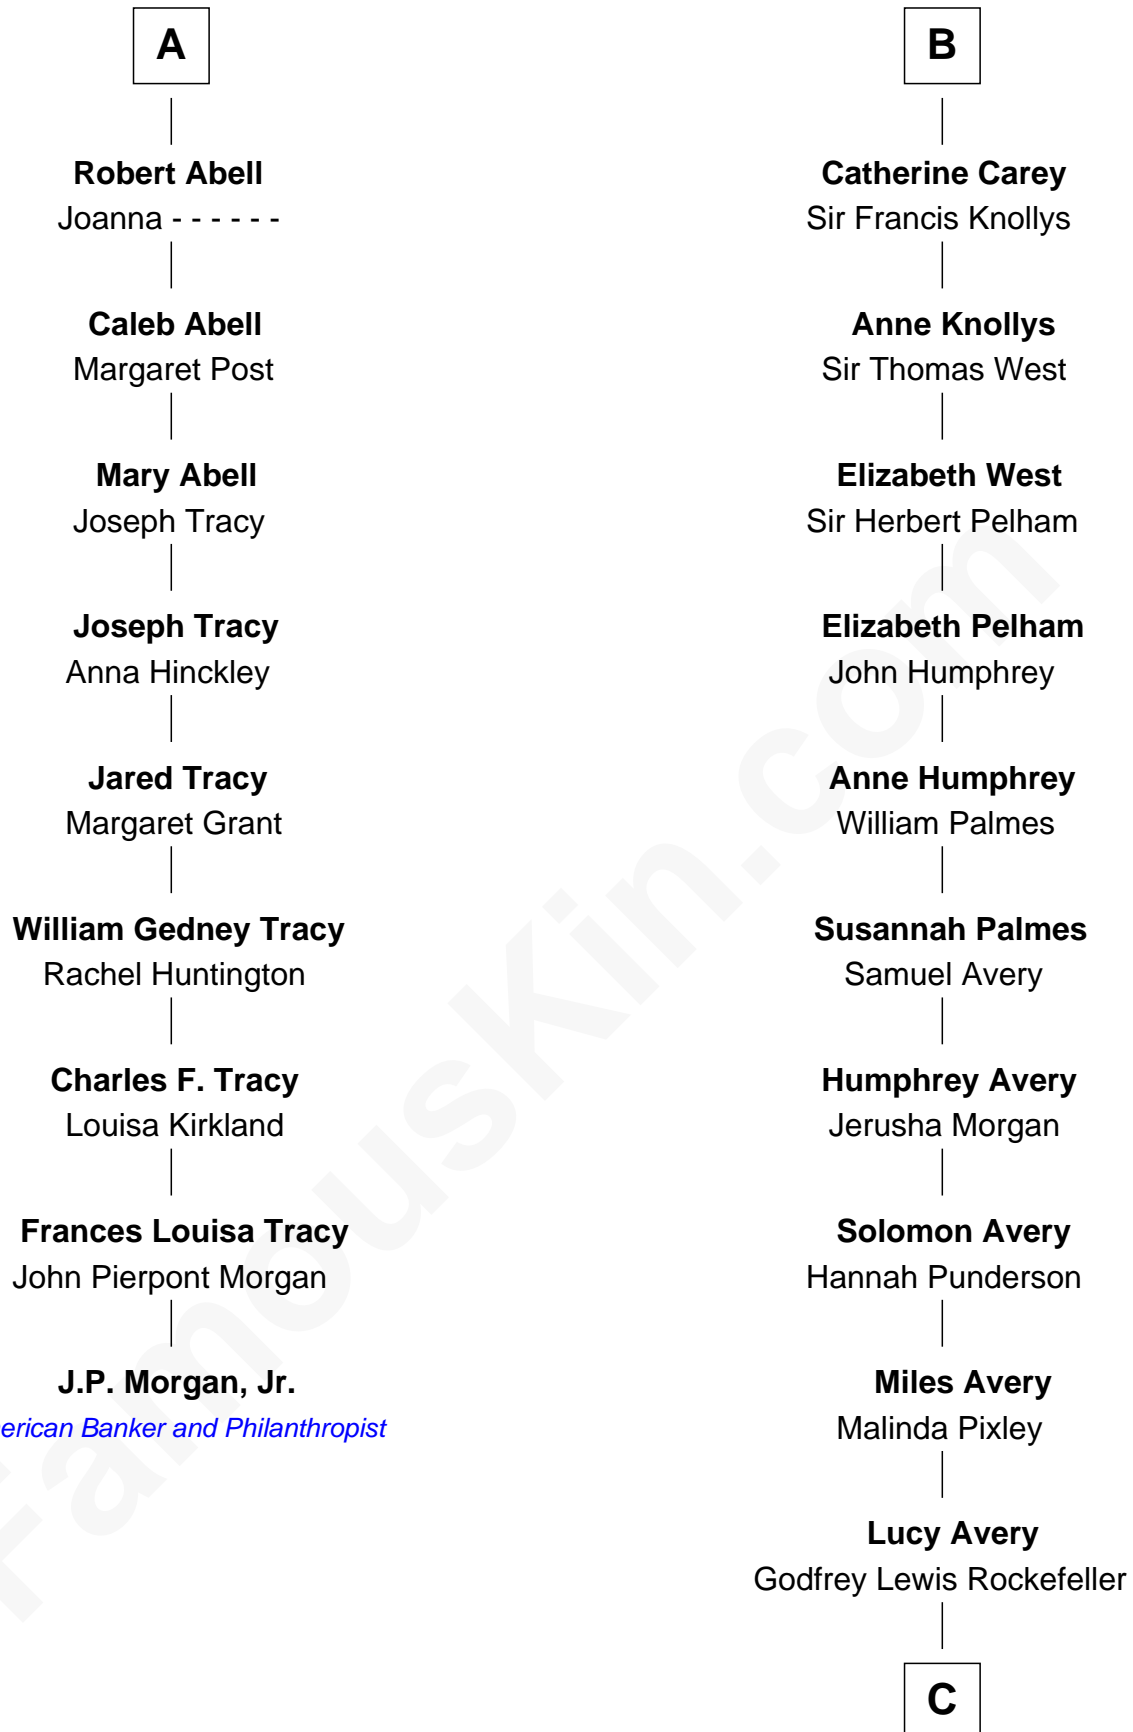

# FamousKin.com Relationship Chart of

**J.P. Morgan, Jr.**

*American Banker and Philanthropist*

**15th cousin 5 times removed of**

**Nelson Rockefeller**

*41st U.S. Vice-President*

**Thomas de Berkeley**

*with wife  
Katherine de Clyvedon*

**Jane Sutton**  
Thomas Mainwaring

**Elizabeth de Berkeley**  
Richard de Beauchamp

**Cecily Mainwaring**  
John Cotton

**Eleanor Beauchamp**  
Edmund Beaufort

**Sir George Cotton**  
Mary Onley

**Eleanor Beaufort**  
Sir Robert Spencer

**Richard Cotton**  
Mary Mainwaring

**Margaret Spencer**  
Sir Thomas Carey

**Frances Cotton**  
George Abell

**Sir William Carey**  
Mary Boleyn

**A**

**B**

**C**

**William Avery Rockefeller**

Eliza Davison

**John Davison Rockefeller**

Laura Celestia Spelman

**John Davison Rockefeller**

Abby Greene Aldrich

**Nelson Rockefeller**

*41st U.S. Vice-President*

FamousKin.com